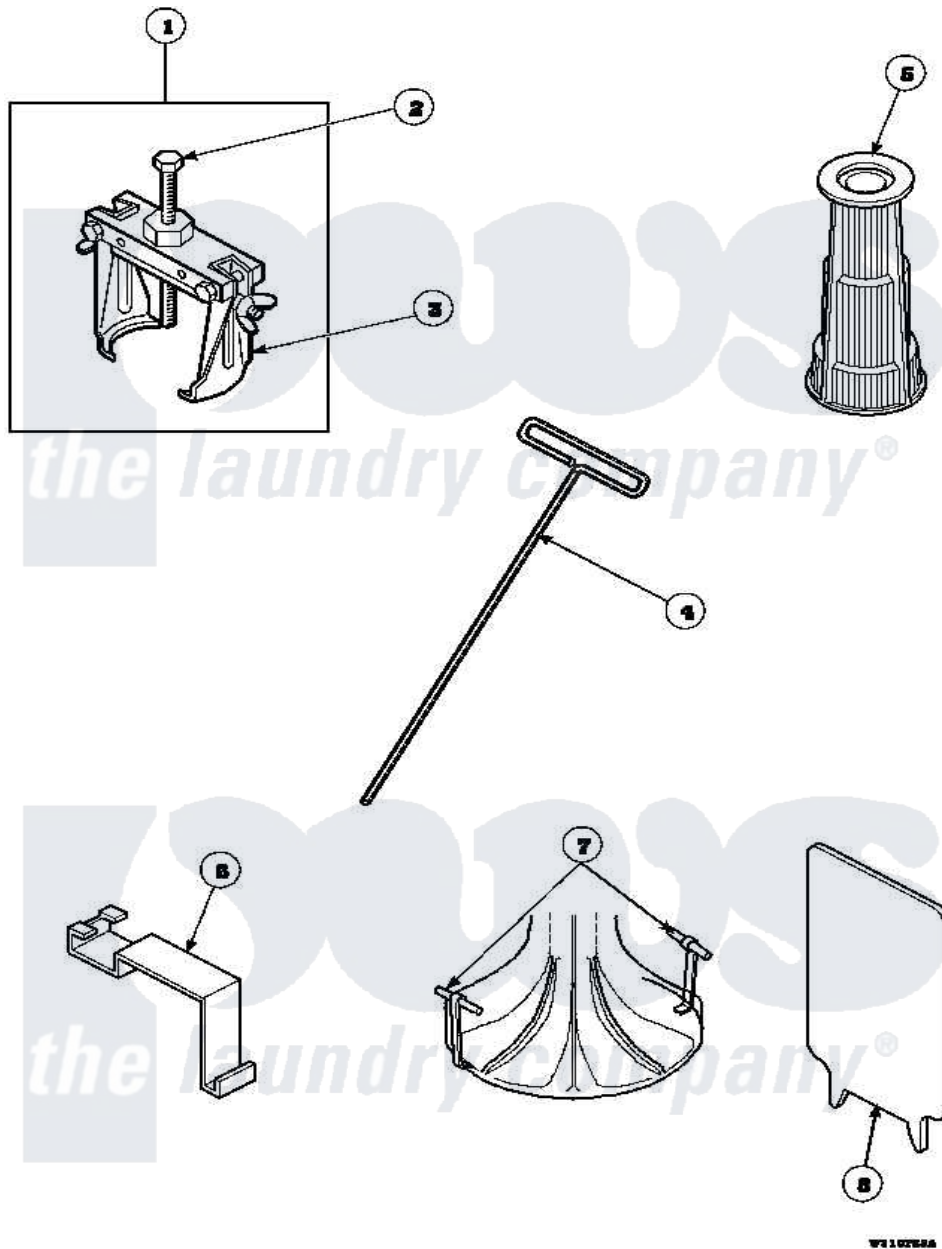

Amana AWM472W2 (BOM: PAWM472W2) 20 - SPECIAL TOOLS

Amana Residential Amana AWM472W2 (BOM: PAWM472W2) Washer Parts Parts Diagram 20 - SPECIAL TOOLS

Click on the part number to view part

Item	Original Part Number	Replaced By	Status	Part Description
1	294P4			Bell Tool
2	294P4B			Drive Bell Bolt
3	294P4A			Jaw, Drive Bell Tool
4	291P4		Not Available	WRENCH, T - ALLEN
5	293P4			Seal Tool
6	273P4			Tub Cover Gasket Tool
7	254P4P			Agitator Hooks
8	272P4			Tool, Lid Switch Instal
NI	555P3	725P3		Kit