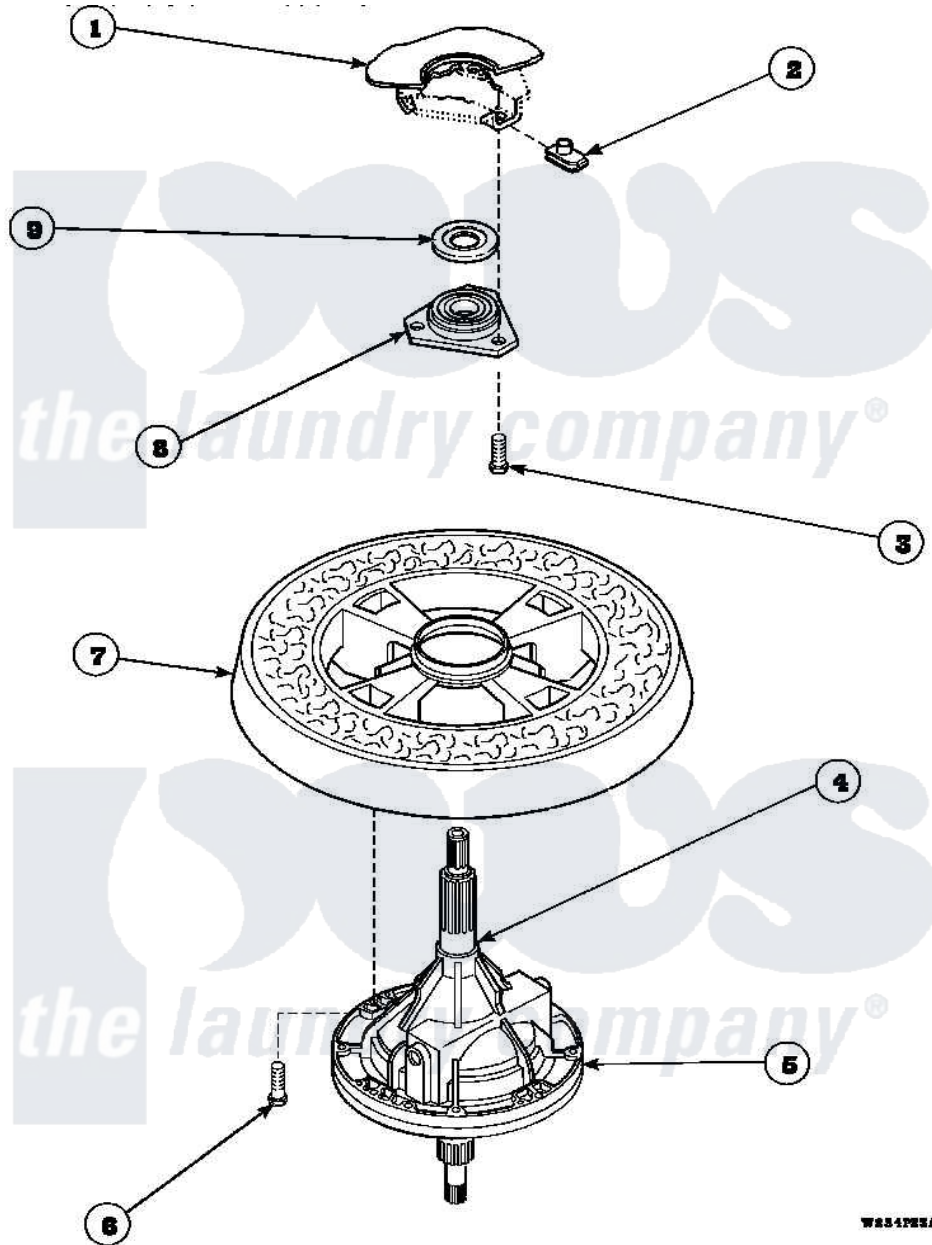

Amana AWM472W2 (BOM: PAWM472W2) 22 - TRANSMISSION ASSY AND BALANCING RING

Amana Residential Amana AWM472W2 (BOM: PAWM472W2) Washer Parts Parts Diagram 22 - TRANSMISSION ASSY AND BALANCING RING
 Click on the part number to view part

Item	Original Part Number	Replaced By	Status	Part Description
1	34438P			Assembly, Outer Tub
2	27222			Nut, Retainer 5/16-18
3	36991	3400500		Bolt, 3405245 5/16-18 X 3/4
4	27604P			Never-Seeze 1 Oz Tube
5	34526P			Assembly, Transmission
6	37047		Not Available	SCREW, CAP
7	34731		Not Available	ASSY,BALANCE RING-COMPL
8	27182	40004201P		Main Bearing Assembly
9	27187			Flinger