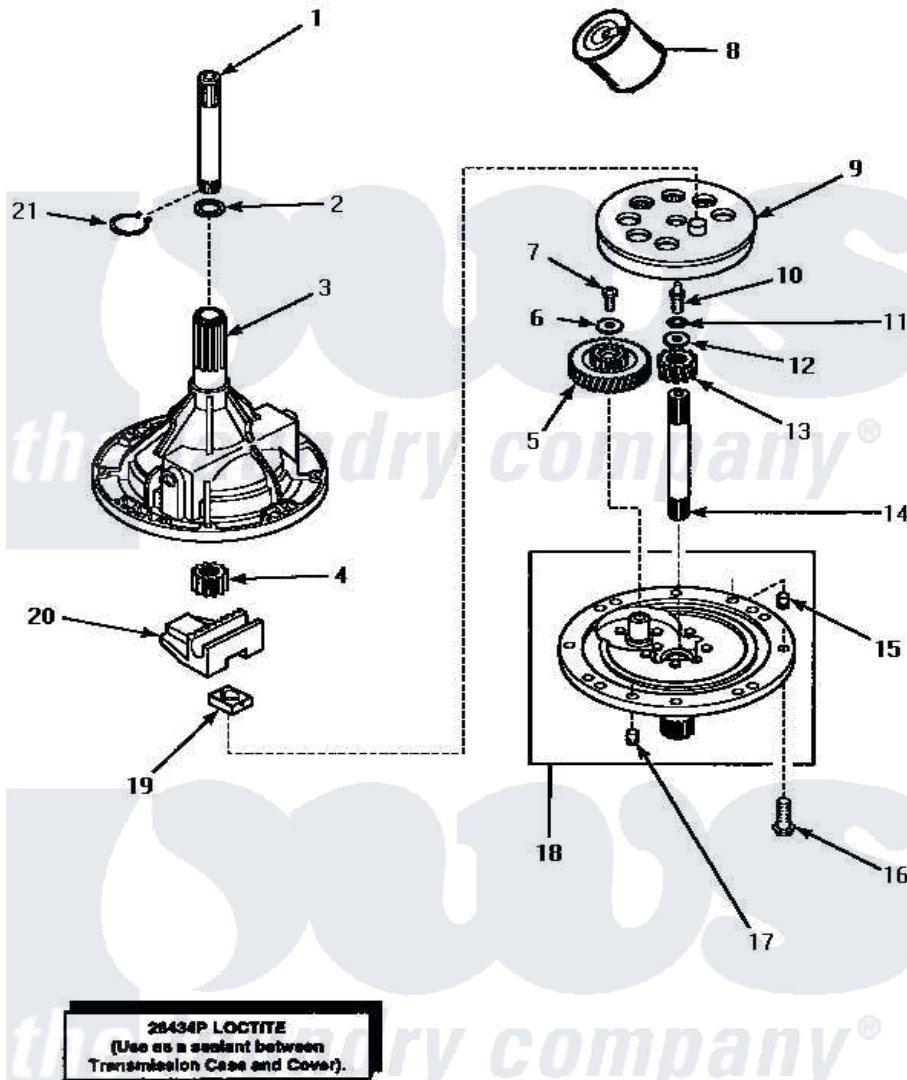

Amana AWM473W 01 - 34526 TRANSMISSION ASSY

34526 TRANSMISSION ASSEMBLY

Amana [Residential Amana AWM473W Washer Parts](#) Parts Diagram 01 - 34526 TRANSMISSION ASSY
 Click on the part number to view part

Item	Original Part Number	Replaced By	Status	Part Description
1	Y36570			Shaft, Output
2	35092			Washer, 3628id X 1.00 X .056
3	33223		Not Available	ASSY,TRANSMISSION CASE
4	27003			Pinion, Agitator
5	29161			Gear, Reduction
6	29260		Not Available	WASHER
7	29273			Screw, 1/4-20 X 3/8
8	27243P			Oil, CW Transmission F-
9	26577			Assembly, Gear And Stud
10	27030		Not Available	SCREW,1/4-20 SPECIAL
11	21456			Lockwasher, 1/4 Intshkp
12	26509	40041501		Washer
13	Y29160			Pinion, Drive
14	34853			Shaft, Input
15	27172			Pin, Dowel
16	32814		Not Available	SCREW,1/4-20X7/8 SERRA

17	27172		Pin, Dowel
18	34854	38290	Assembly, Cover
19	26493		Slide
20	Y31526		Rack
21	27197		Ring, Retaining
NI	Y34526	34526P	Assembly, Transmission
"	28434P		Not Available LOCTITE