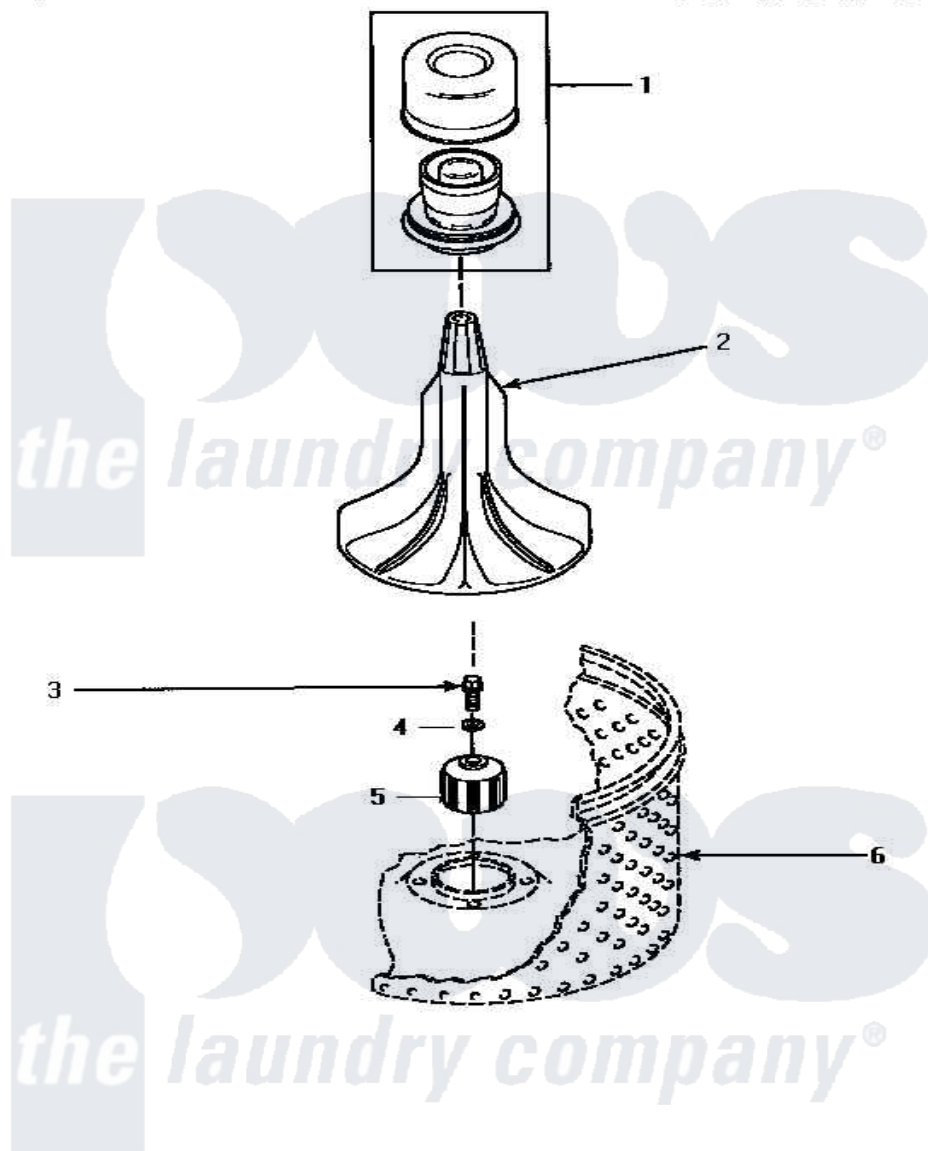

Amana AWM473W 02 - AGITATOR & DRIVE BELL

AGITATOR AND DRIVE BELL

Amana [Residential Amana AWM473W Washer Parts](#) Parts Diagram 02 - AGITATOR & DRIVE BELL
 Click on the part number to view part

Item	Original Part Number	Replaced By	Status	Part Description
2	33514	40000501W		Agitator, Flex Vane
3	34288	40065102		Screw, Shoulder 1/4
4	36472			O-Ring
5	34504P	R9900189		Kit, Drive Bell And Seal
6	Y00000000		Not Available	SEE NOTE WASHTUB