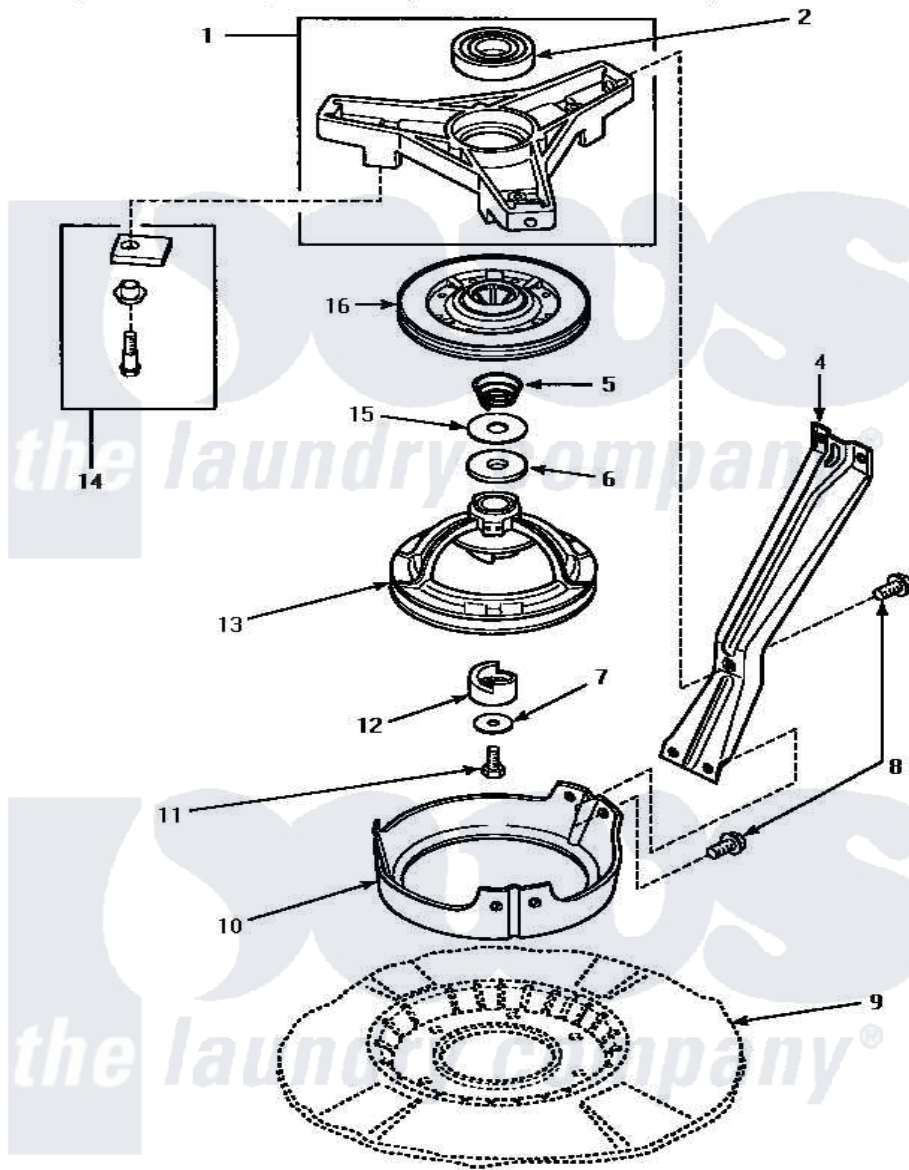

# Amana AWM473W 03 - BRG HSG/BRAKE/PULLEY & PIVOT DOME

## BEARING HOUSING, BRAKE, PULLEY AND PIVOT DOME

Amana [Residential Amana AWM473W Washer Parts](#) Parts Diagram 03 - BRG HSG/BRAKE/PULLEY & PIVOT DOME

[Click on the part number to view part](#)

Item	Original Part Number	Replaced By	Status	Part Description
1	<a href="#">35746</a>			Assembly, Bearing Housing-L
2	28944R	<a href="#">40004001</a>		Bearing, Main
4	34471		Not Available	LEG,SUPPORT
5	<a href="#">33435</a>			Spring, Conical
6	27015	<a href="#">40063201</a>		Washer, Flat
7	26509	<a href="#">40041501</a>		Washer
8	35369	<a href="#">40128701</a>		Screw, 5/16-18 X .50
9	Y00000000		Not Available	SEE NOTE BASE ASSEMBLY
10	<a href="#">34470</a>			Dome, Pivot
11	27220	<a href="#">40063401</a>		Screw, 1/4-20 x 5/8 Hex
12	<a href="#">27018</a>			Helix
13	<a href="#">34921</a>			Assembly, Pulley-Spin And Agitate
14	548P3	<a href="#">R9900543</a>		Pad-Brake
15	35535	<a href="#">40065701</a>		Washer, 2 Odx.63 ID
16	31961P	<a href="#">R9900474</a>		Brake Assembly