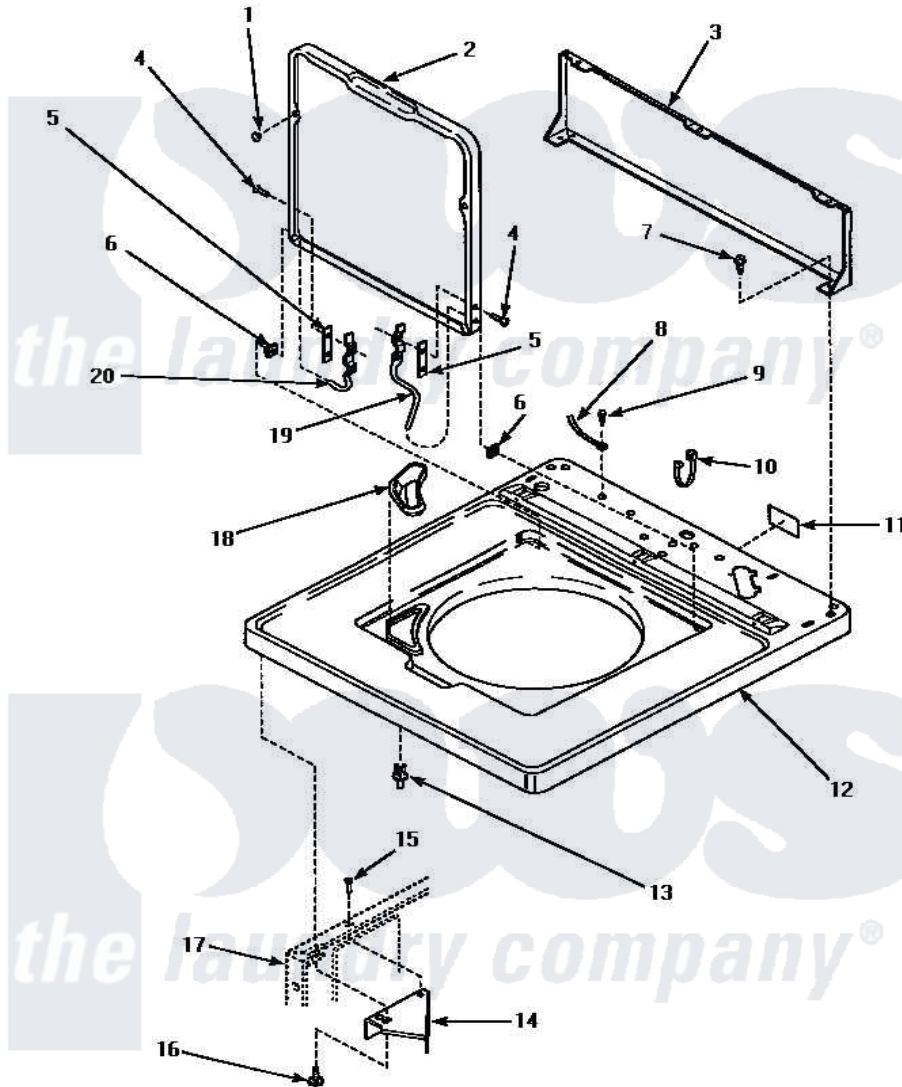

Amana AWM473W 04 - CAB TOP/LOADING DR & CTRL HOOD REAR PAN

*ADD SUFFIX LETTER TO PART NUMBER TO DESIGNATE COLOR.
 H Harvest Gold L Almond W White

CABINET TOP, LOADING DOOR AND CONTROL HOOD REAR PANEL

Amana Residential Amana AWM473W Washer Parts Parts Diagram 04 - CAB TOP/LOADING DR & CTRL HOOD REAR PAN

Click on the part number to view part

Item	Original Part Number	Replaced By	Status	Part Description
1	21685	40038001		Bumper
2	33541WP			Lid, W/Instructions
"	33541LP			Lid, W/Instructions
"	33541HP		Not Available	LID,W/INSTRUCTIONS
3	34903		Not Available	PANEL, BACK HOOD (USE 37782)
4	34337	W10119828		Screw, Lid Hinge Mounting
5	34338			Gasket, Hinge
6	33446	40008201		Bushing, Hinge
7	23962	W10116760		Screw
8	Y00000000		Not Available	SEE NOTE GROUND WIRE, GREEN
9	52909			Screw, 10B-16 X 1/2 HeX
10	21903	211881		Grommet, Cord Part Not Used-Gas Models Only
11	24903		Not Available	STICKER,DISCONNECT POW