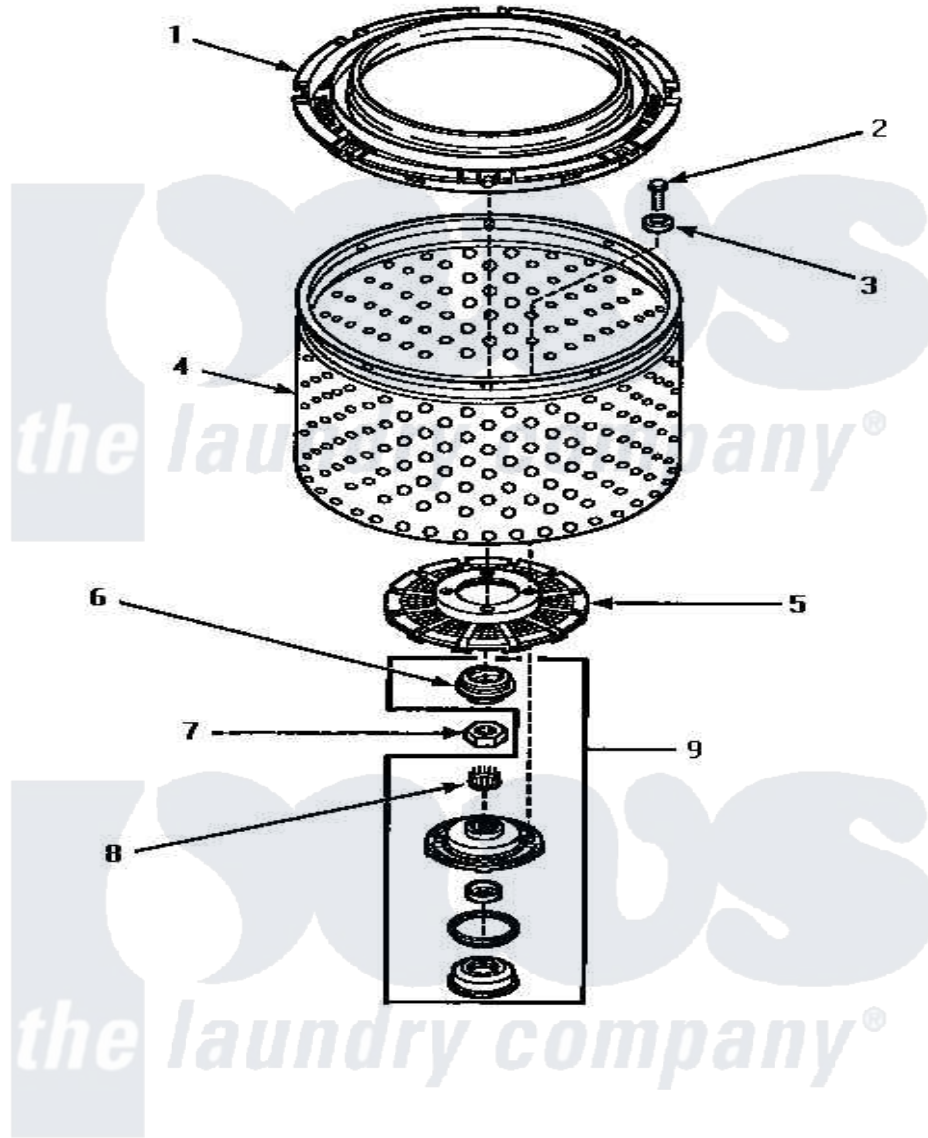

# Amana AWM473W 05 - CLOTHES GUARD/WASHTUB/LINT FILTER & HUB

## CLOTHES GUARD, WASHTUB, LINT FILTER AND HUB

Amana Residential Amana AWM473W Washer Parts Diagram 05 - CLOTHES GUARD/WASHTUB/LINT FILTER & HUB

[Click on the part number to view part](#)

Item	Original Part Number	Replaced By	Status	Part Description
1	<a href="#">35035</a>			Guard, Clothes
2	27202	<a href="#">W10116787</a>		Screw
3	<a href="#">28094</a>			Gasket
4	33501P	<a href="#">R9900144</a>		Kit- Wash
5	32998	<a href="#">39371</a>		Filter Lin
6	34184	<a href="#">R9900189</a>		Kit, Drive Bell And Seal
7	Y29220	<a href="#">40016301</a>		Nut, Lock
8	29728	<a href="#">40008301</a>		Insert, Spline
9	495P3	<a href="#">R9900552</a>		Hub And Seal