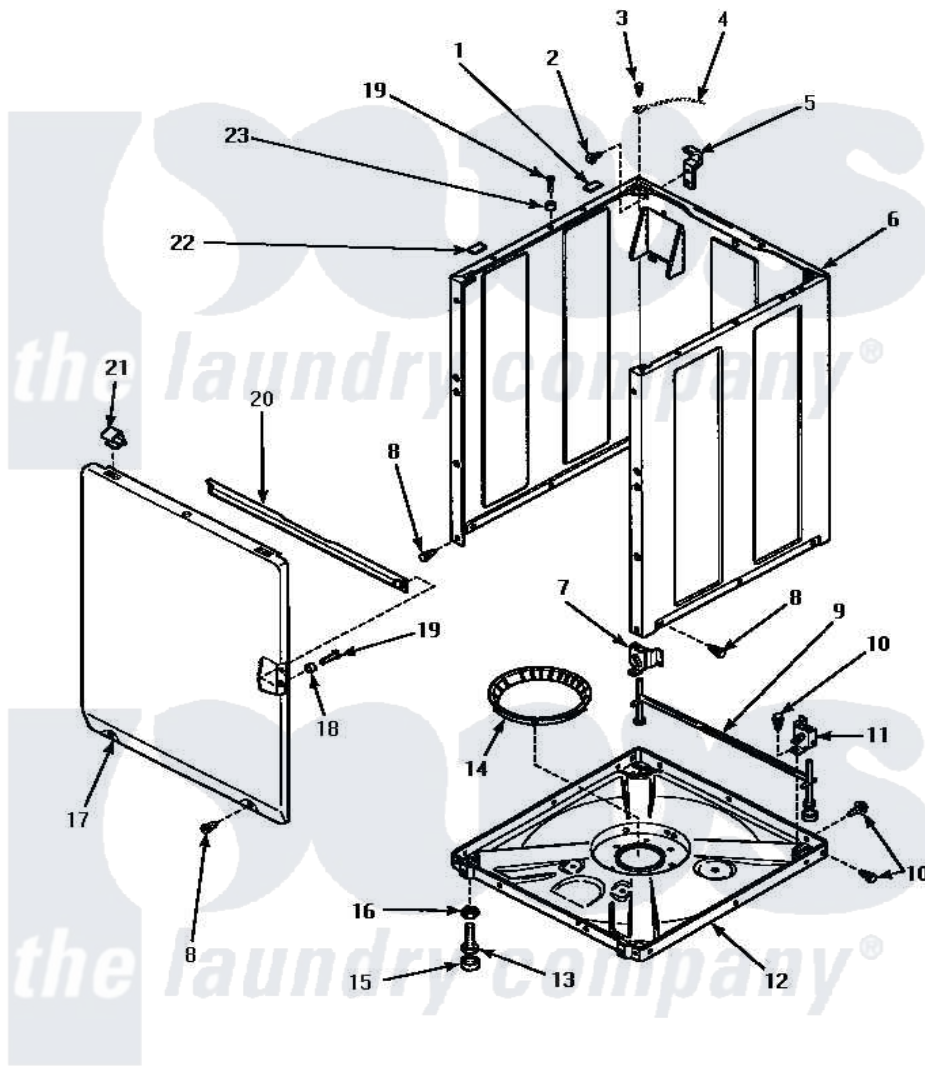

# Amana AWM473W 07 - FRONT PANEL, BASE & CABINET ASSY

ADD SUFFIX LETTER TO PART NUMBER TO DESIGNATE COLOR.  
 H Harvest Gold L Almond W White

## FRONT PANEL, BASE AND CABINET ASSEMBLY

Amana Residential Amana AWM473W Washer Parts Parts Diagram 07 - FRONT PANEL, BASE & CABINET ASSY

Click on the part number to view part

Item	Original Part Number	Replaced By	Status	Part Description
1	<a href="#">36226</a>			Pad, Bumper .25
2	34499		Not Available	SCREW, No.10B X 1/4 TAP IN HX
3	56392		Not Available	SCREW,8-18 X 3/8 TAPPI
4	Y00000000		Not Available	SEE NOTE GROUND WIRE, GREEN
5	<a href="#">Y27103</a>			Hinge, Hold-Down Lug
6	34475WP	<a href="#">38612WP</a>		Kit-Service
"	34475LP	<a href="#">38612LP</a>		Kit Service Cabinet
"	34475HP		Not Available	KIT,SERVICE CABINET
7	<a href="#">36037</a>			Bracket, SII-Left
8	27196	<a href="#">27001200</a>		Screw
9	<a href="#">34443</a>			Assembly, Leg And Stabilier
10	35148		Not Available	SCREW,1/4-14 X 3/8 HX HD
11	36036		Not Available	BRACKET,SLL-RIGHT
12	<a href="#">34434P</a>			Assembly Nut/Leg Base
13	Y34319	<a href="#">22003428</a>		Leg, Adjustable