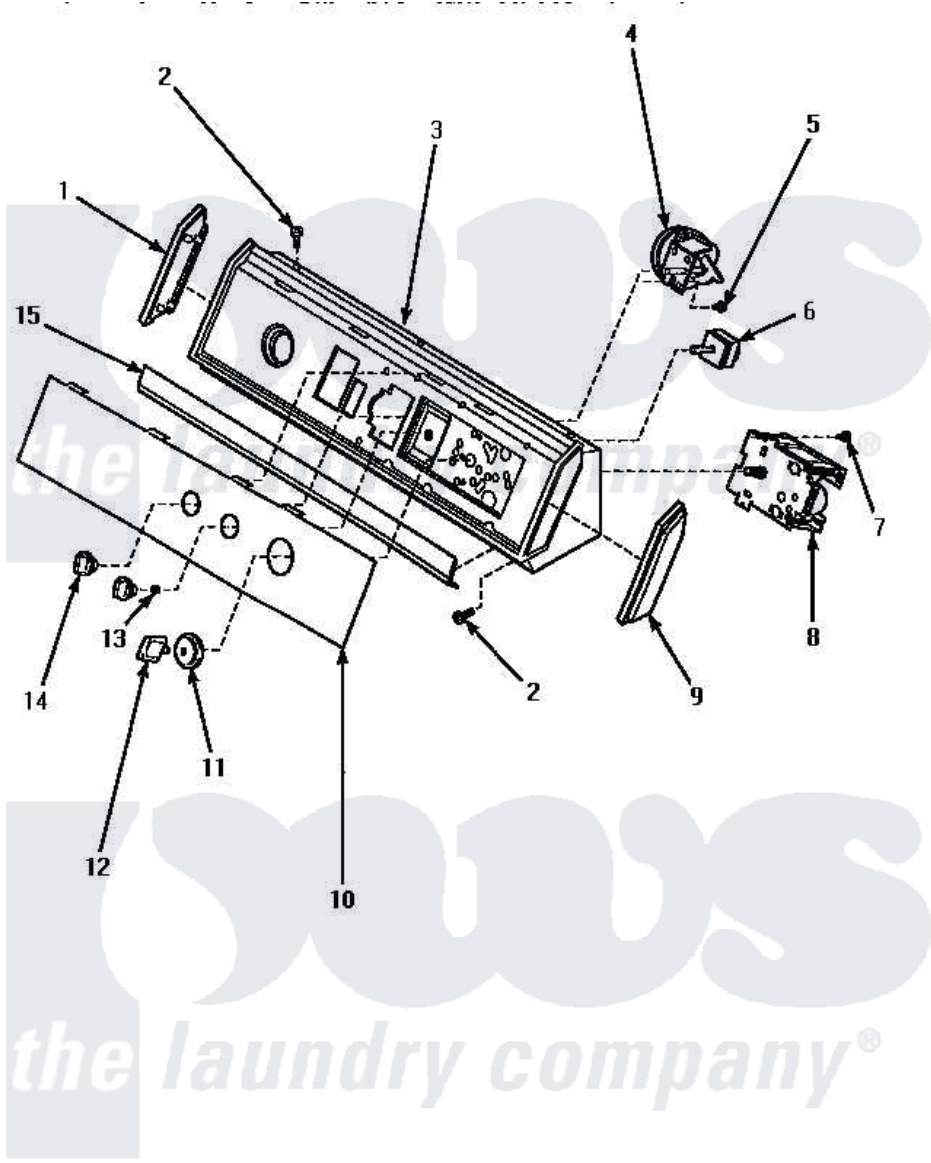

Amana AWM473W 08 - GRAPHIC PANEL, CONTROL HOOD & CONTROLS

GRAPHIC PANEL, CONTROL HOOD AND CONTROLS

Amana [Residential Amana AWM473W Washer Parts](#) Parts Diagram 08 - GRAPHIC PANEL, CONTROL HOOD & CONTROLS

[Click on the part number to view part](#)

Item	Original Part Number	Replaced By	Status	Part Description
"	NOTE:		Not Available	SIPHON BREAK KIT MUST BE INSTALLED IN DRAIN HOSE IF DRAIN RECEPTACLE IS LOWER THAN CABINET TOP OF WASHER.
1	31249		Not Available	CAP,END-L.H.-CHROME
2	32993		Not Available	SCREW,No.8ABX3/4 POZIDRI
3	36295		Not Available	ASS`Y, HOOD & MTG PLATE
4	36045	40055101		Switch, Pressure
5	31260			Screw, No.8 X 3/8 Ind H
6	21300		Not Available	SWITCH,TEMPERATURE
7	23962	W10116760		Screw
8	31239	31239P		Timer 3 Cycle Package
9	31248			Cap, End-RH-Chrome
10	35238		Not Available	PANEL,GRAPHIC
11	33818		Not Available	TIMER KNOB SKIRT

12	33898		Not Available	TIMER KNOB WHITE
13	57584		Not Available	NUT
14	33688	36701W		Knob
15	33123R			Trim