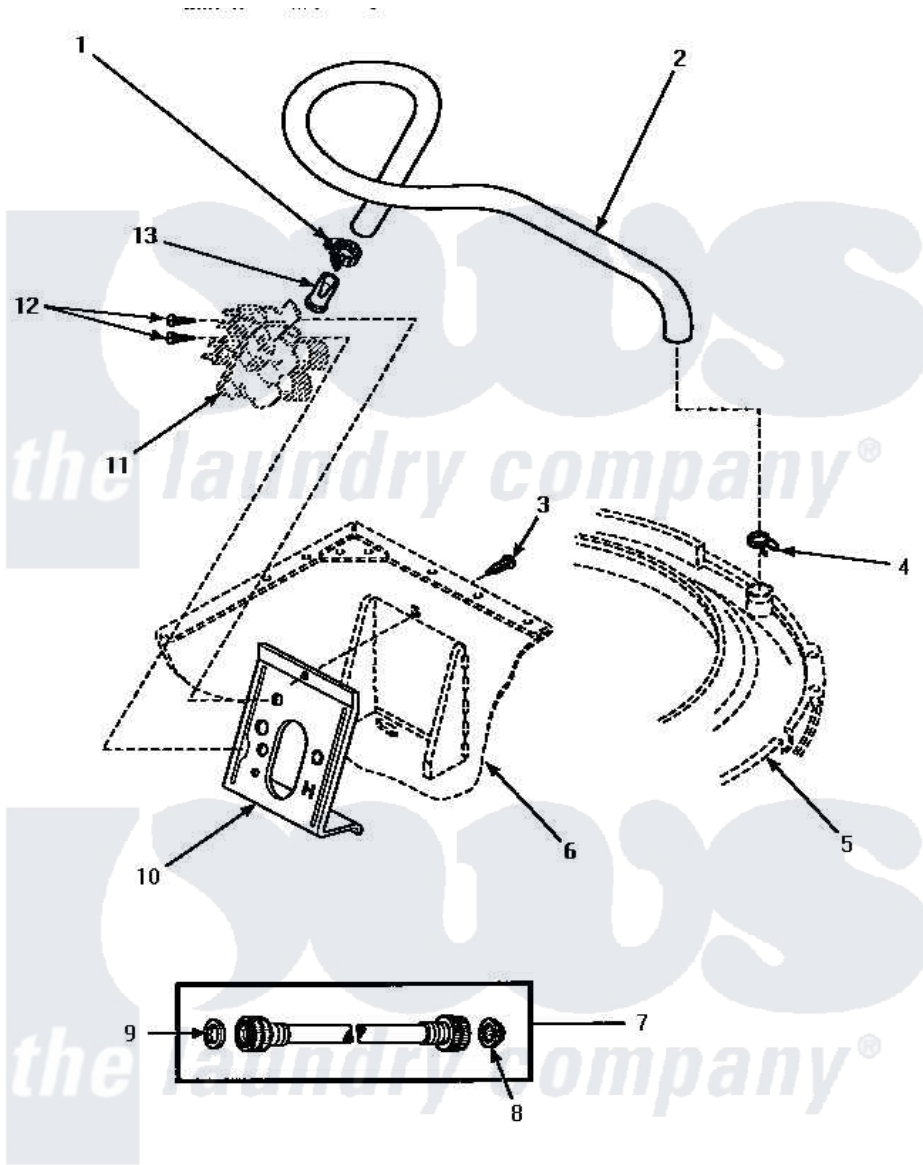

Amana AWM473W 09 - INLET/FILL HOSE & MIXING VLV MTG BRKT

INLET HOSE, FILL HOSE AND MIXING VALVE MOUNTING BRACKET

Amana Residential Amana AWM473W Washer Parts Parts Diagram 09 - INLET/FILL HOSE & MIXING VLV MTG BRKT
 Click on the part number to view part

Item	Original Part Number	Replaced By	Status	Part Description
1	27643	596669		Clamp, Manifold
2	35874	38155		Hose, Mix Valve To TU
3	33562	27001200		Screw
4	29210			Hose Clamp
5	Y00000000		Not Available	SEE NOTE OUTER TUB COVER
6	Y00000000		Not Available	SEE NOTE CABINET
7	28330P	202860		Inlet Hose Assembly
8	28605	22002960		Strainer, Washer Inlet
9	20290	Y013783		Washer, Inlet Hose
10	34972	39407		Bracket, Valve
11	Y00000000		Not Available	SEE NOTE MIXING VALVE ASSEMBLY
12	56392		Not Available	SCREW,8-18 X 3/8 TAPPI
13	34500	22001900		Preventer, Back Flow