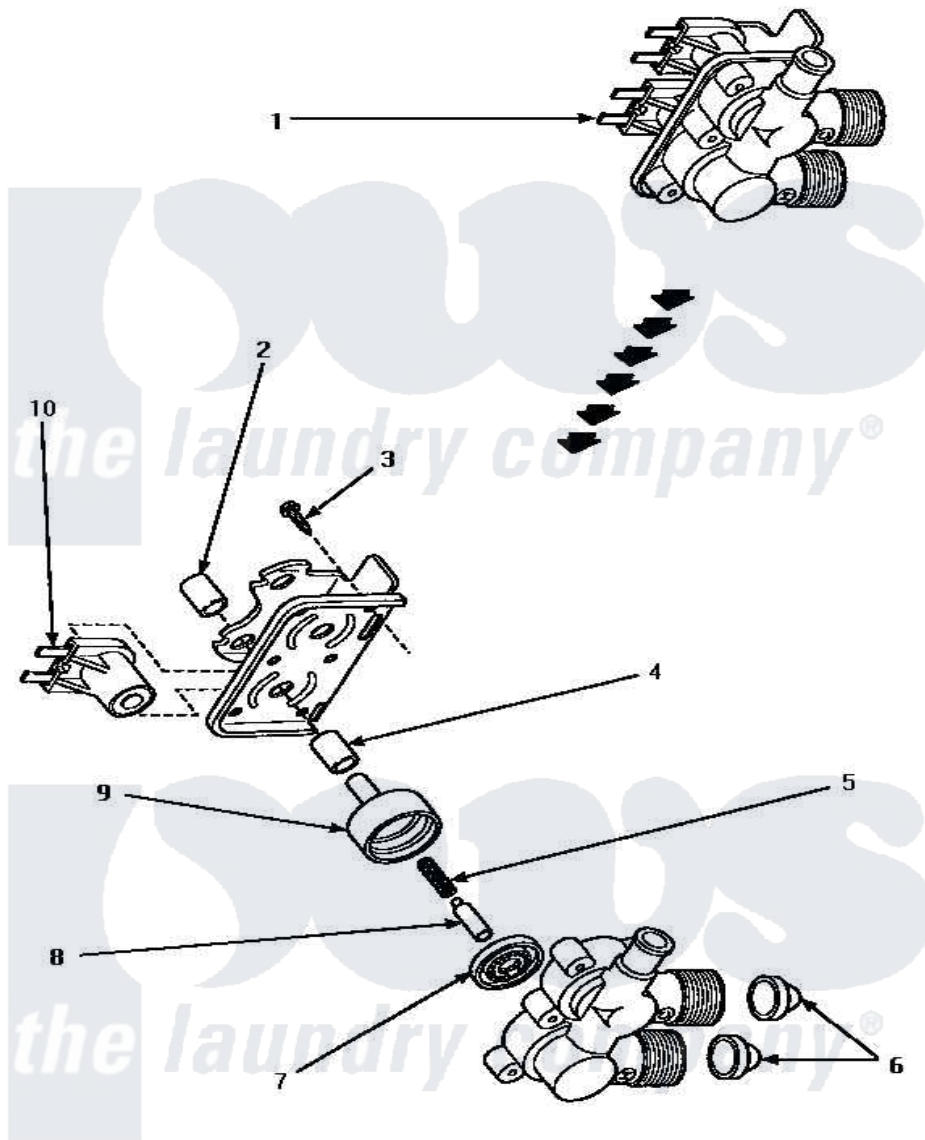

# Amana AWM473W 10 - MIXING VALVE ASSY

## MIXING VALVE ASSEMBLY

Amana [Residential Amana AWM473W Washer Parts](#) Parts Diagram 10 - MIXING VALVE ASSY

[Click on the part number to view part](#)

Item	Original Part Number	Replaced By	Status	Part Description
1	34963	<a href="#">34963P</a>		Valve Mixing Package
2	24128		Not Available	SLEEVE, LONG
3	25817C		Not Available	SCREW
4	24129		Not Available	SLEEVE, SHORT
5	23224E		Not Available	SPRING
6	24122	<a href="#">22002960</a>		Strainer, Washer Inlet
7	24134		Not Available	DIAPHRAGM
8	24132		Not Available	ARMATURE
9	<a href="#">24130</a>			Guide, Armature
10	33930A	<a href="#">33930</a>		Valve, Mixing