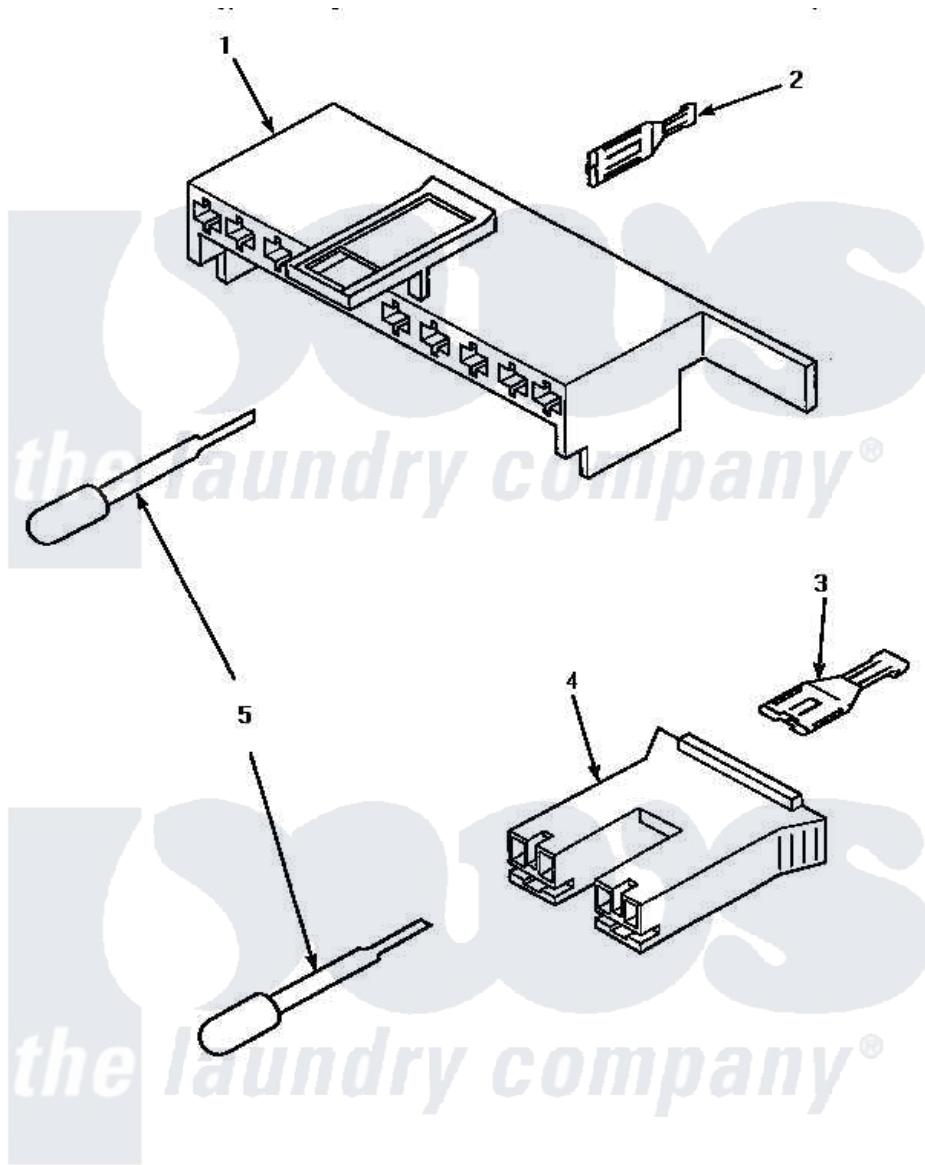

Amana AWM473W 11 - MIXING VALVE, MOTOR CONN BLOCKS & TERM

MIXING VALVE AND MOTOR CONNECTION BLOCKS, TERMINALS AND TERMINAL EXTRACTOR TOOL

Amana [Residential Amana AWM473W Washer Parts](#) Parts Diagram 11 - MIXING VALVE, MOTOR CONN BLOCKS & TERM

[Click on the part number to view part](#)

Item	Original Part Number	Replaced By	Status	Part Description
1	34677			10 Circuit Plug
2	Y00188			Molex Terminal
3	Y00121		Not Available	SPADE TERMINAL(12 GAUGE) (1/4 INCH-(2) 18 GAUGE WIRES O
4	34676			Plug
"	34675		Not Available	PLUG
5	283P4			Terminal Extractor Tool