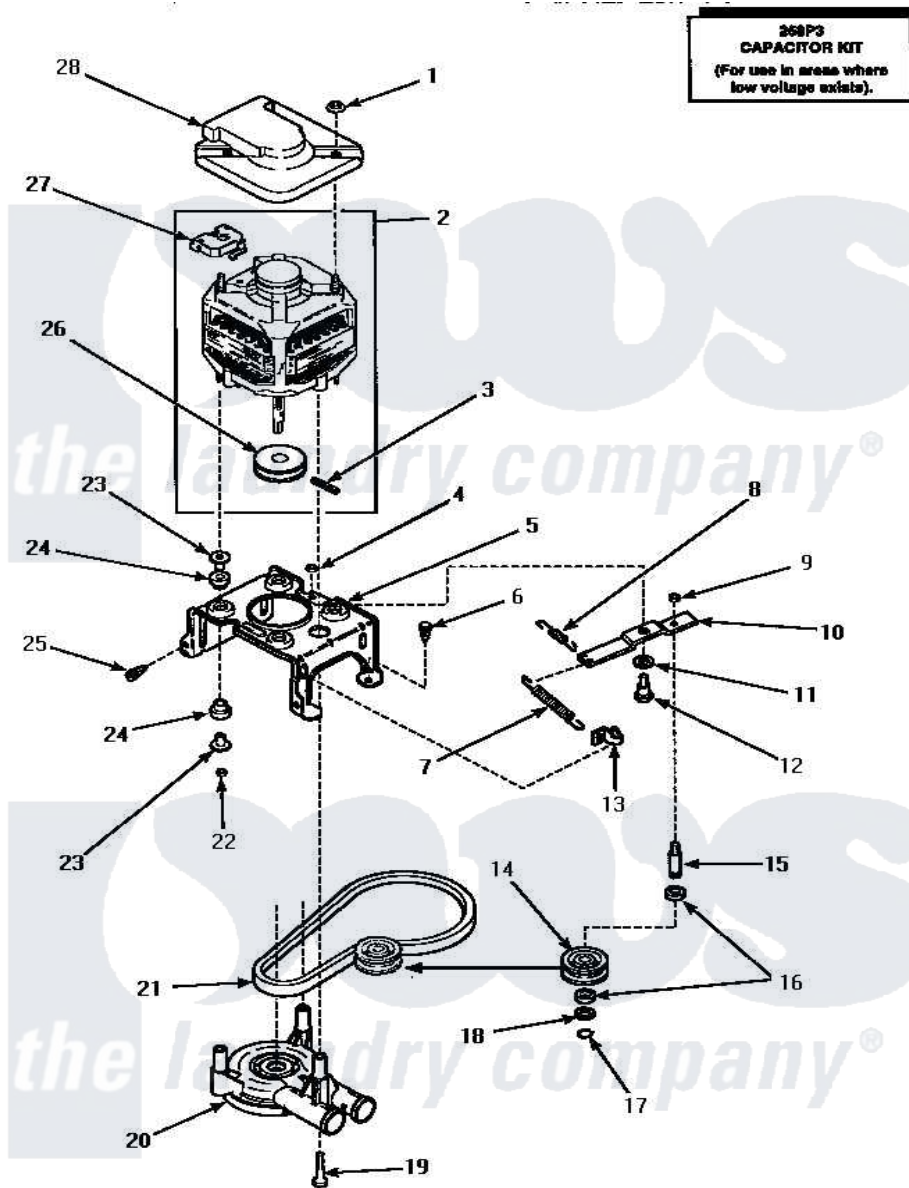

Amana AWM473W 12 - MOTOR, MTG BRKT, BELT, PUMP & IDLER ASSY

MOTOR, MOUNTING BRACKET, BELT, PUMP AND IDLER ASSEMBLY

Amana [Residential Amana AWM473W Washer Parts](#) Parts Diagram 12 - MOTOR, MTG BRKT, BELT, PUMP & IDLER ASSY

[Click on the part number to view part](#)

Item	Original Part Number	Replaced By	Status	Part Description
1	35139		Not Available	PALNUT
2	34571	27001215		Motor W/Pulley
3	23750			Pin, Roll
4	52566	27001225		Nut, Jam Mid Lock 1/4-20
5	34890		Not Available	BRACKET,MOTOR MOUNT
6	Y31645	27001200		Screw
7	33110	37366		Spring, Idler
8	30620		Not Available	SPRING,IDLER LEVER HEL
9	28803	2221070		Clamp, Nylon
10	31054	40041002		Lever, Idler
11	81392	40054701		Washer
12	27229	40038901		Screw, 1/4-20
13	28849			Clip, Spring
14	28800		Not Available	WHEEL,IDLER
15	28802			Shaft, Idler
16	Y29443			Washer, Felt

17	23748		Ring, Retaining
18	52549		Washer, 501 ID X3/4 Odx
19	Y34565	40063701	Screw, 10-16 x 1.75
20	35742P	27001233	Pump
21	28808		Belt, Agitate And Spin
22	35423	3400029	Nut, Adapter Plate
23	34791		Post, Mount-Motor
24	34788		Mount, Motor
25	Y31645	27001200	Screw
26	27171	Not Available	PULLEY, MOTOR
27	35632	Not Available	SWITCH, MOTOR
28	34754	40112301	Shield, Motor
NI	258P3	Not Available	KIT,CAPACITOR