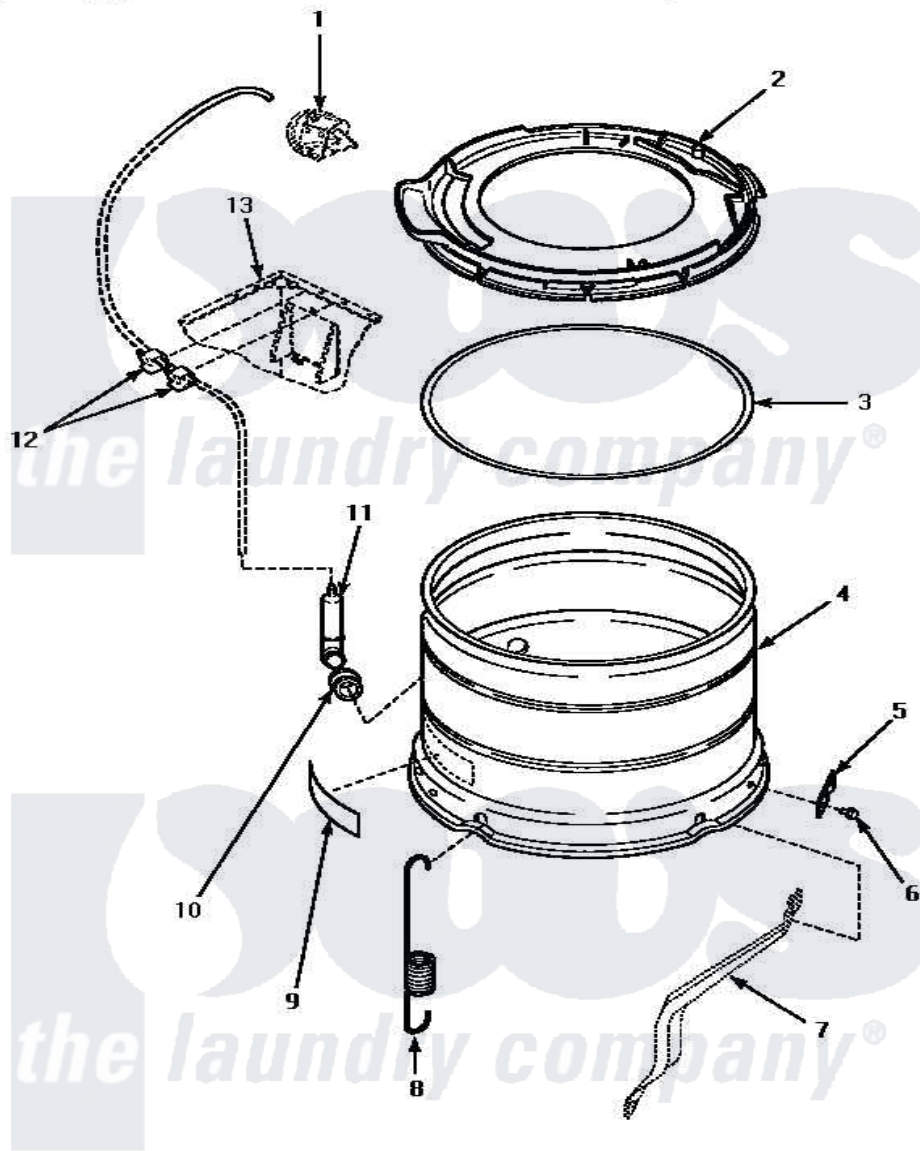

# Amana AWM473W 13 - OUTER TUB, COVER & PRESSURE HOSE

## OUTER TUB, COVER AND PRESSURE HOSE

Amana [Residential Amana AWM473W Washer Parts](#) Parts Diagram 13 - OUTER TUB, COVER & PRESSURE HOSE

[Click on the part number to view part](#)

Item	Original Part Number	Replaced By	Status	Part Description
1	Y00000000		Not Available	SEE NOTE PRESSURE SWITCH
2	36025	<a href="#">36025P</a>		Assembly, Tub Cover and Gasket
3	<a href="#">32857</a>			Gasket, Tub Cover Small
4	<a href="#">34438P</a>			Assembly, Outer Tub
5	<a href="#">27926</a>			Plate, Leg .063
6	35369	<a href="#">40128701</a>		Screw, 5/16-18 X .50
7	Y00000000		Not Available	SEE NOTE SUPPORT LEG
8	<a href="#">35948</a>			Spring, Leg-Large Tub
9	500049		Not Available	STICKER
10	29175	<a href="#">40037801</a>		Grommet
11	30907	<a href="#">40008501</a>		Assembly, Pressure Bulb
12	<a href="#">21036</a>			Clip, Cable
13	Y00000000		Not Available	SEE NOTE CABINET