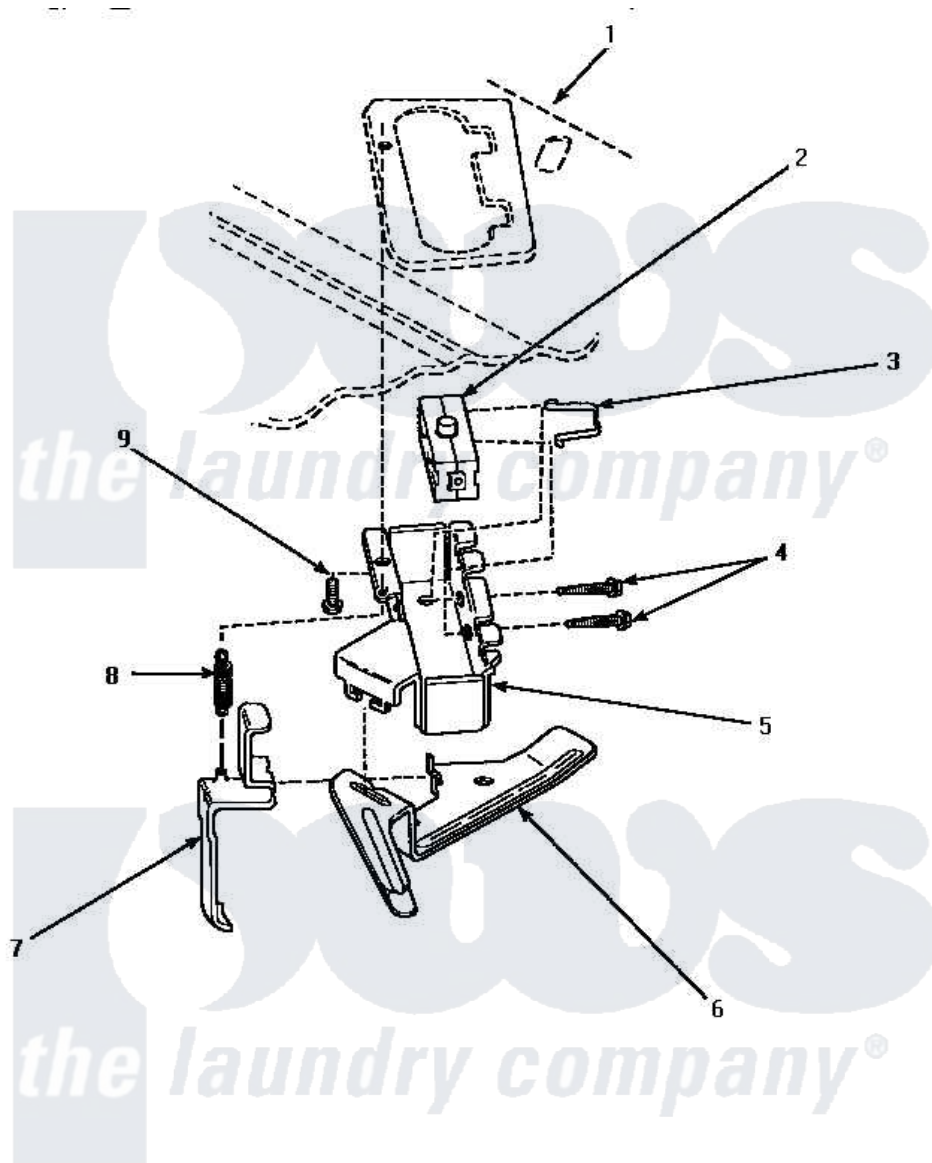

Amana AWM473W 14 - OUT-OF-BALANCE SWITCH

OUT-OF-BALANCE SWITCH

Amana [Residential Amana AWM473W Washer Parts](#) Parts Diagram 14 - OUT-OF-BALANCE SWITCH
 Click on the part number to view part

Item	Original Part Number	Replaced By	Status	Part Description
1	Y00000000		Not Available	SEE NOTE CABINET TOP
2	33445	27001095		Switch, Lid
3	33433		Not Available	CLIP,HOLDER-SWITCH
4	36510			Screw
5	34679P		Not Available	SWITCH HOLDER
6	33441			Arm, Actuator
7	33442			Lever, Unbalanced Load
8	33443			Spring
9	23962	W10116760		Screw