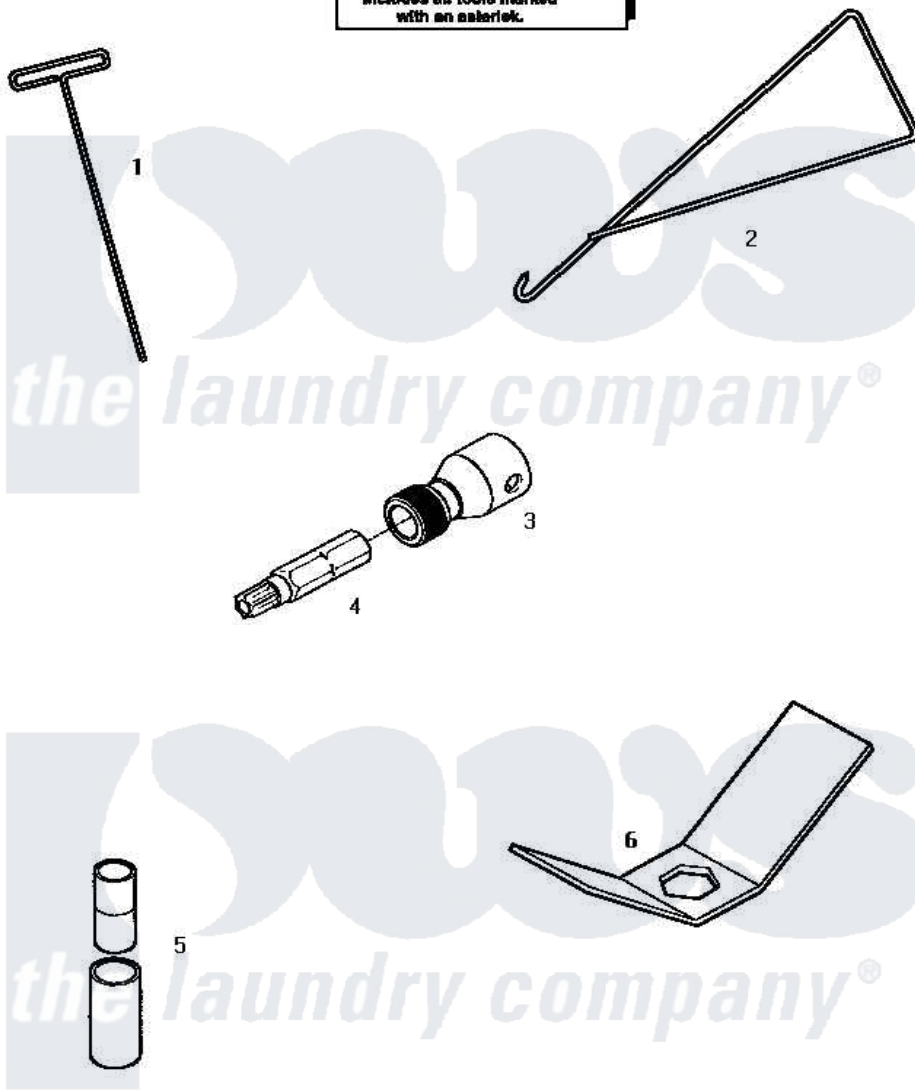

# Amana AWM473W 16 - SPECIAL TOOLS

**555P3 TOOL KIT**  
Includes all tools marked with an asterisk.

## SPECIAL TOOLS

Amana [Residential Amana AWM473W Washer Parts](#) Parts Diagram 16 - SPECIAL TOOLS

[Click on the part number to view part](#)

Item	Original Part Number	Replaced By	Status	Part Description
1	291P4		Not Available	WRENCH, T - ALLEN
2	289P4	<a href="#">321P4</a>		Hook, Spring
3	<a href="#">24161</a>			Torx Bit Holder
4	<a href="#">282P4</a>			T25 Tamper Resistant Bit
5	<a href="#">242P4</a>			Installer, Spring
6	237P4	<a href="#">306P4</a>		Hex Wrench
NI	555P3	<a href="#">725P3</a>		Kit