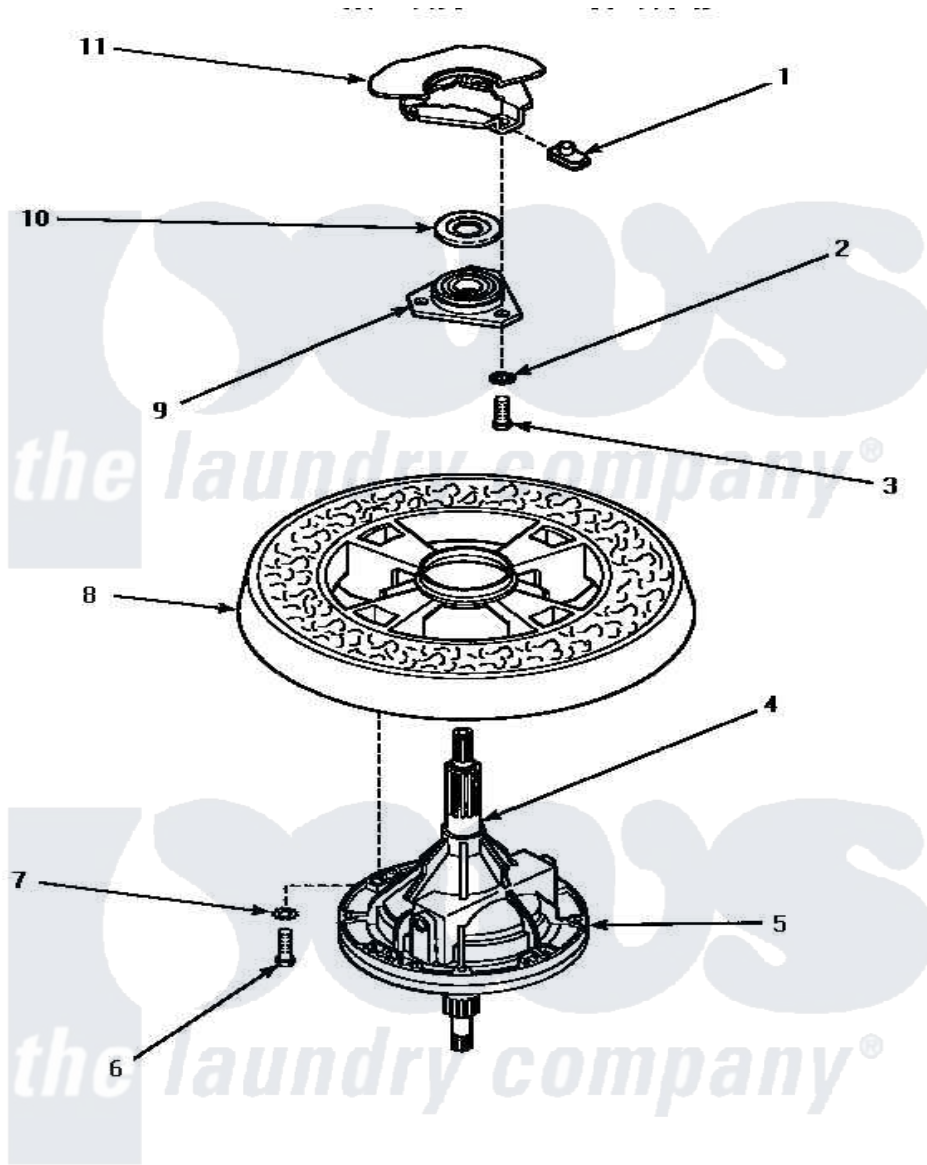

Amana AWM473W 18 - TRANSMISSION ASSY & BALANCE RING

TRANSMISSION ASSEMBLY AND BALANCE RING

Amana [Residential Amana AWM473W Washer Parts](#) Parts Diagram 18 - TRANSMISSION ASSY & BALANCE RING

[Click on the part number to view part](#)

Item	Original Part Number	Replaced By	Status	Part Description
1	27222			Nut, Retainer 5/16-18
2	04366			Lockwasher, 5/16intshkp
3	01355		Not Available	SCREW
4	27604P			Never-Seeze 1 Oz Tube
5	Y34526	34526P		Assembly, Transmission
6	27200		Not Available	CAP SCREW
7	02431			Lockwasher, 1/4 Ext Shk
8	34731		Not Available	ASSY,BALANCE RING-COMPL
9	27182	40004201P		Main Bearing Assembly
10	27187			Flinger
11	Y00000000		Not Available	SEE NOTE OUTER TUB