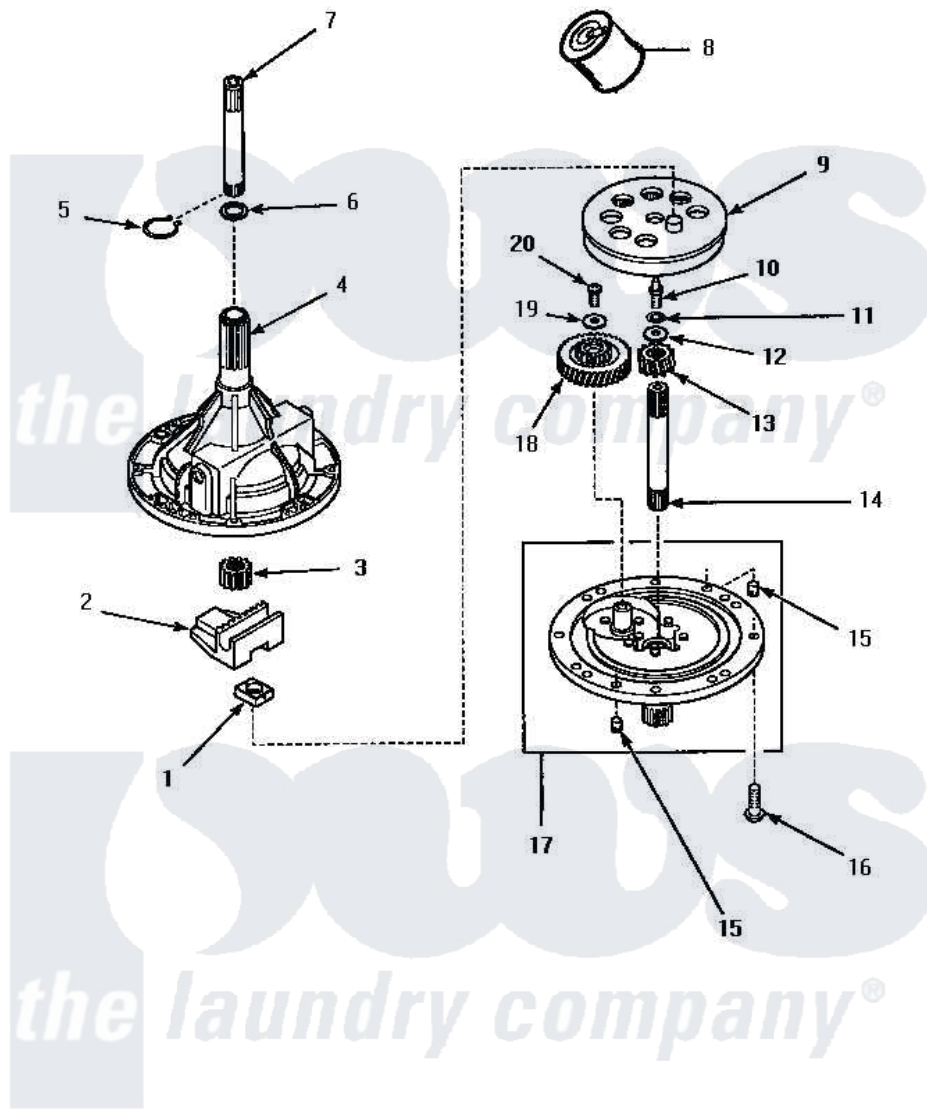

Amana AWM473W2 01 - 34526P TRANSMISSION ASSY

34526P TRANSMISSION ASSEMBLY

Amana Residential Amana AWM473W2 Washer Parts Parts Diagram 01 - 34526P TRANSMISSION ASSY
 Click on the part number to view part

Item	Original Part Number	Replaced By	Status	Part Description
1	26493			Slide
2	Y31526			Rack
3	27003			Pinion, Agitator
4	33223		Not Available	ASSY, TRANSMISSION CASE
5	27197			Ring, Retaining
6	35092			Washer, 3628id X 1.00 X .056
7	Y36570			Shaft, Output
8	27243P			Oil, CW Transmission F-
9	26577			Assembly, Gear And Stud
10	27030		Not Available	SCREW, 1/4-20 SPECIAL
11	21456			Lockwasher, 1/4 Intshkp
12	26509	40041501		Washer
13	36562			Pinion, Drive
14	34853			Shaft, Input
15	27172			Pin, Dowel
16	32814		Not Available	SCREW, 1/4-20X7/8 SERRA

17	34854	38290	Assembly, Cover
18	29161		Gear, Reduction
19	29260	Not Available	WASHER
20	29273		Screw, 1/4-20 X 3/8
NI	37577P	Not Available	SEALANT