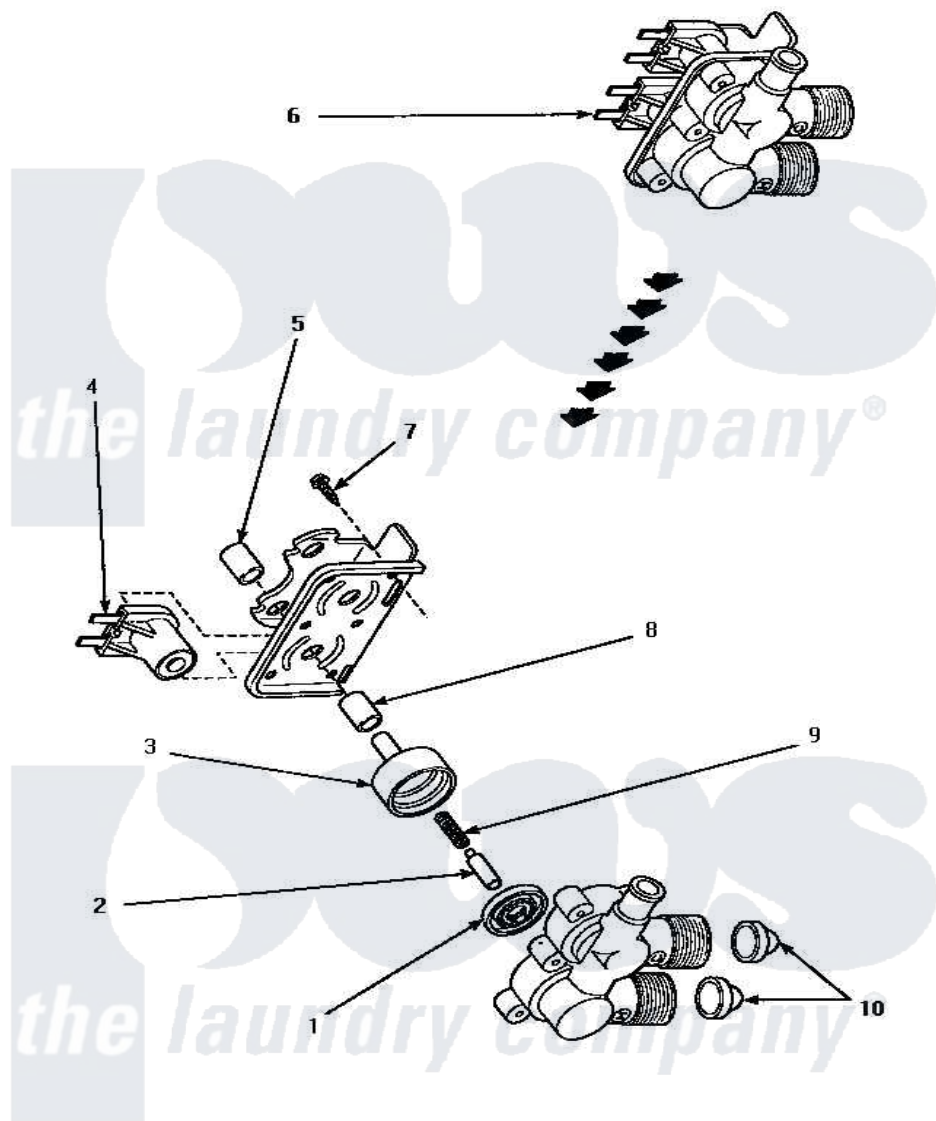

Amana AWM473W2 02 - 34963 MIXING VALVE ASSY

34963 MIXING VALVE ASSEMBLY

Amana [Residential Amana AWM473W2 Washer Parts](#) Parts Diagram 02 - 34963 MIXING VALVE ASSY
 Click on the part number to view part

Item	Original Part Number	Replaced By	Status	Part Description
1	24134		Not Available	DIAPHRAGM
2	24132		Not Available	ARMATURE
3	24130			Guide, Armature
4	33930A	33930		Valve, Mixing
5	24128		Not Available	SLEEVE, LONG
6	34963	34963P		Valve Mixing Package
7	25817C		Not Available	SCREW
8	24129		Not Available	SLEEVE, SHORT
9	23224E		Not Available	SPRING
10	24122	22002960		Strainer, Washer Inlet