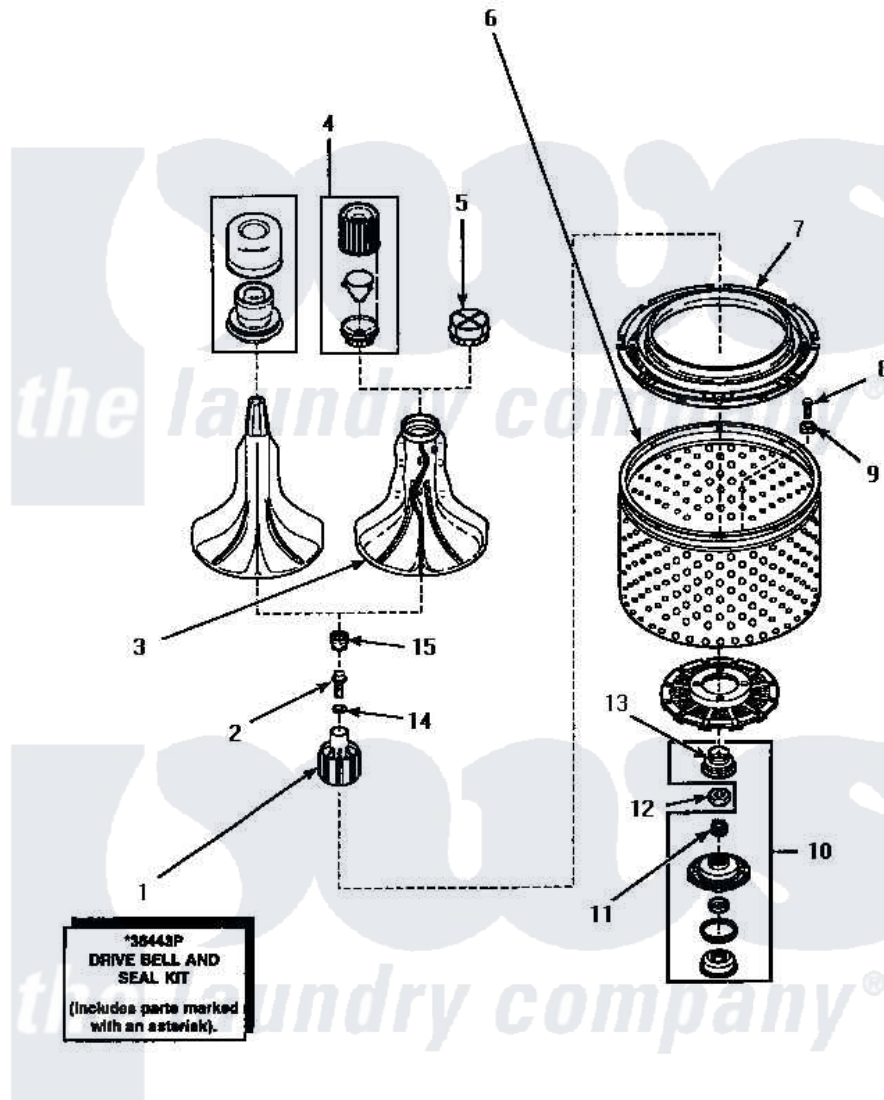

# Amana AWM473W2 03 - AGITATOR/DRIVE BELL/SEAL KIT/TUB & HUB

**AGITATOR, DRIVE BELL, SEAL KIT, WASH TUB AND HUB**  
 (All models except AWM190W2, AWM270W2, AWM290L2 and AWM290W2)

Amana [Residential Amana AWM473W2 Washer Parts](#) Parts Diagram 03 - AGITATOR/DRIVE BELL/SEAL KIT/TUB & HUB

[Click on the part number to view part](#)

Item	Original Part Number	Replaced By	Status	Part Description
1	Y00000000		Not Available	SEE NOTE DRIVE BELL
2	34288	<a href="#">40065102</a>		Screw, Shoulder 1/4
3	33174	<a href="#">40000501W</a>		Agitator, Flex Vane
4	36542	<a href="#">40002101W</a>		Assembly, Fabric Softner
5	<a href="#">36515</a>			Cap, Agitator
6	33501P	<a href="#">R9900144</a>		Kit- Wash
"	33503P	<a href="#">39240P</a>		Wash Tub
7	<a href="#">35035</a>			Guard, Clothes
8	27202	<a href="#">W10116787</a>		Screw
9	<a href="#">28094</a>			Gasket
10	495P3	<a href="#">R9900552</a>		Hub And Seal
11	29728	<a href="#">40008301</a>		Insert, Spline
12	Y29220	<a href="#">40016301</a>		Nut, Lock
13	36425	<a href="#">40016101</a>		Seal, Bell Drive
14	<a href="#">36472</a>			O-Ring
15	36511	<a href="#">40008401</a>		Plug, Bell