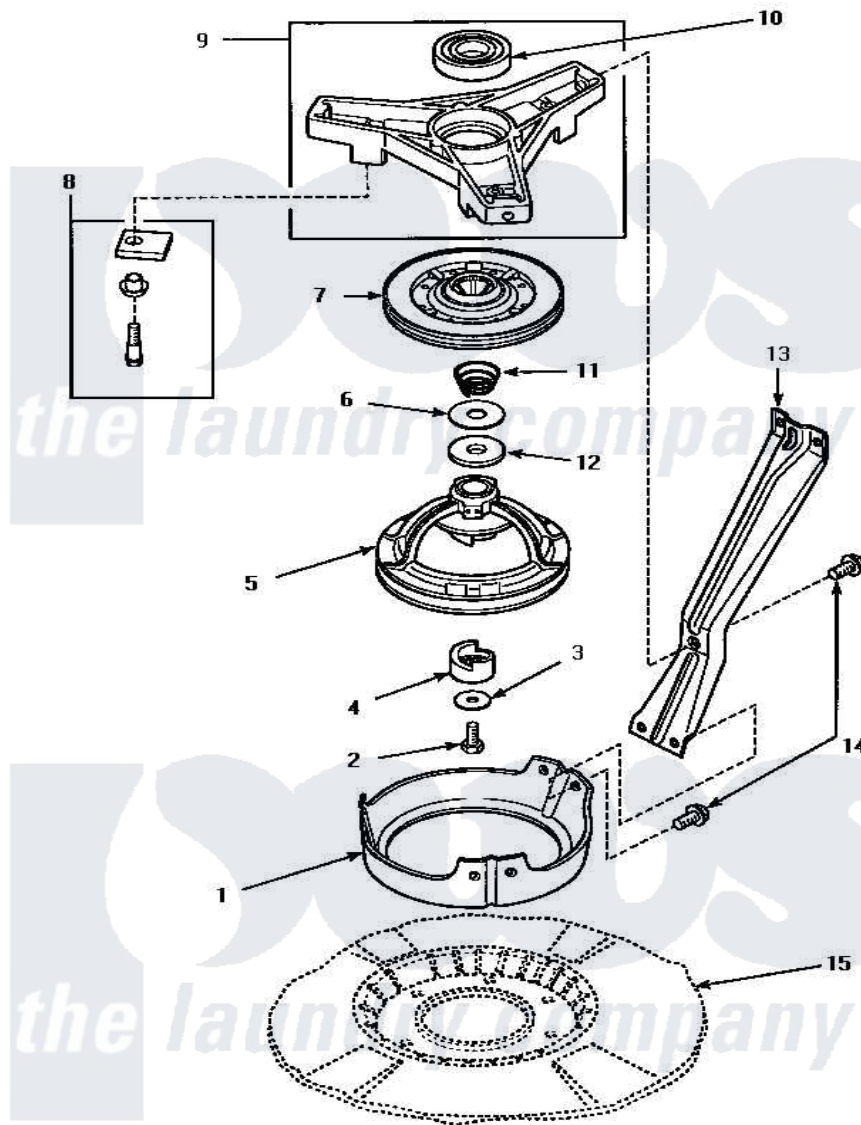

Amana AWM473W2 04 - BRG HSG/BRAKE/PULLEY & PIVOT DOME

BEARING HOUSING, BRAKE, PULLEY AND PIVOT DOME

Amana Residential Amana AWM473W2 Washer Parts Parts Diagram 04 - BRG HSG/BRAKE/PULLEY & PIVOT DOME
 Click on the part number to view part

Item	Original Part Number	Replaced By	Status	Part Description
1	34470			Dome, Pivot
2	27220	40063401		Screw, 1/4-20 x 5/8 Hex
3	26509	40041501		Washer
4	27018			Helix
5	34921			Assembly, Pulley-Spin And Agitate
6	35535	40065701		Washer, 2 Odx.63 ID
7	31961P	R9900474		Brake Assembly
8	548P3	R9900543		Pad-Brake
9	35746			AssemBly, Bearing Housing-L
10	28944R	40004001		Bearing, Main
11	33435			Spring, Conical
12	27015	40063201		Washer, Flat
13	34471		Not Available	LEG,SUPPORT
14	35369	40128701		Screw, 5/16-18 X .50
15	Y00000000		Not Available	SEE NOTE BASE ASSY -- (SEE FRONT PANEL, BASE