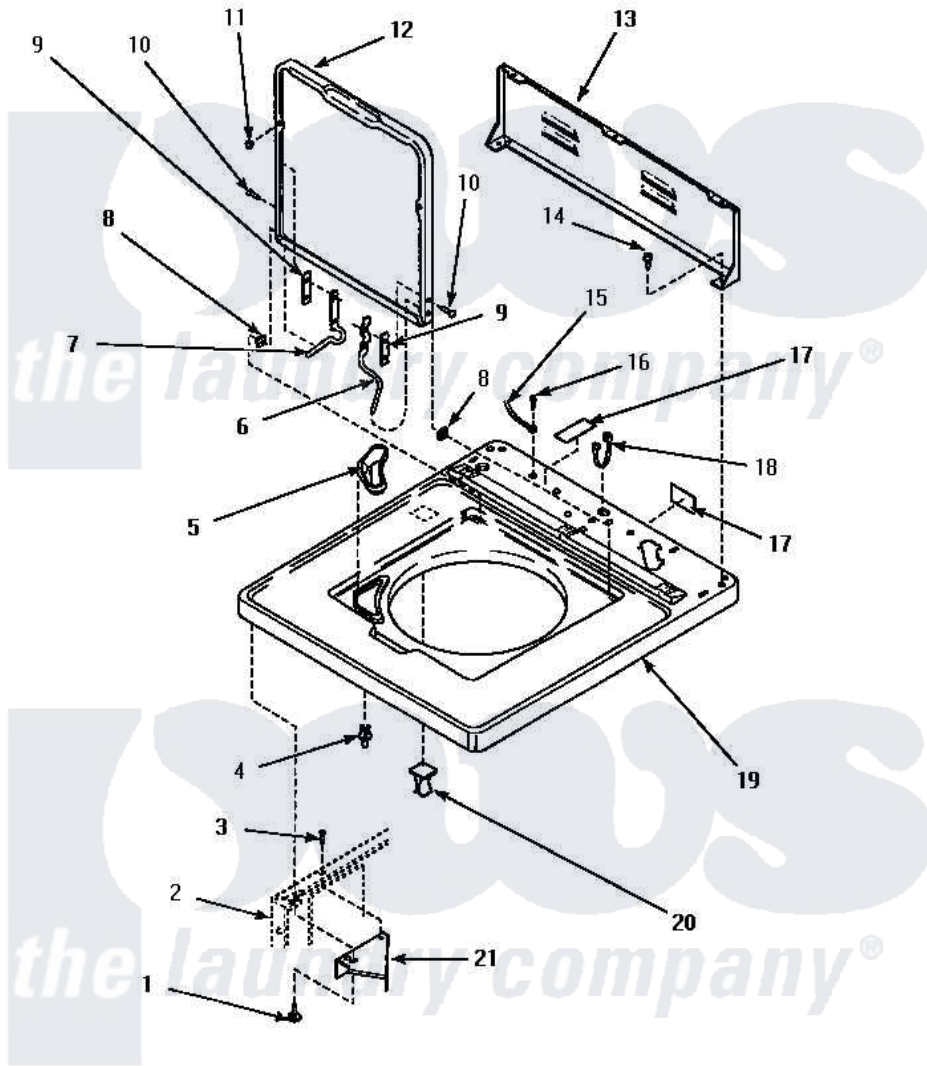

# Amana AWM473W2 05 - CAB TOP/LOADING DR & CTRL HOOD REAR PAN

## CABINET TOP, LOADING DOOR AND CONTROL HOOD REAR PANEL

Amana [Residential Amana AWM473W2 Washer Parts](#) Parts Diagram 05 - CAB TOP/LOADING DR & CTRL HOOD REAR PAN

[Click on the part number to view part](#)

Item	Original Part Number	Replaced By	Status	Part Description
1	Y31644	<a href="#">27001200</a>		Screw
2	Y00000000		Not Available	SEE NOTE CABINET ASSY - (SEE FRONT PANEL, BASE AND CABINET ASSY PAGE)
3	36035		Not Available	SCREW,8-18X3/8 PHIL FLT HD
4	<a href="#">56534</a>			Barrel, Support
5	34776		Not Available	DISPENSER,BLEACH
6	<a href="#">36437</a>			Hinge, Lid R
7	<a href="#">36513</a>			Hinge, Left
8	33446	<a href="#">40008201</a>		Bushing, Hinge
9	<a href="#">34338</a>			Gasket, Hinge
10	34337	<a href="#">W10119828</a>		Screw, Lid Hinge Mounting
11	21685	<a href="#">40038001</a>		Bumper
12	<a href="#">33541LP</a>			Lid, W/Instructions
"	<a href="#">33541WP</a>			Lid, W/Instructions