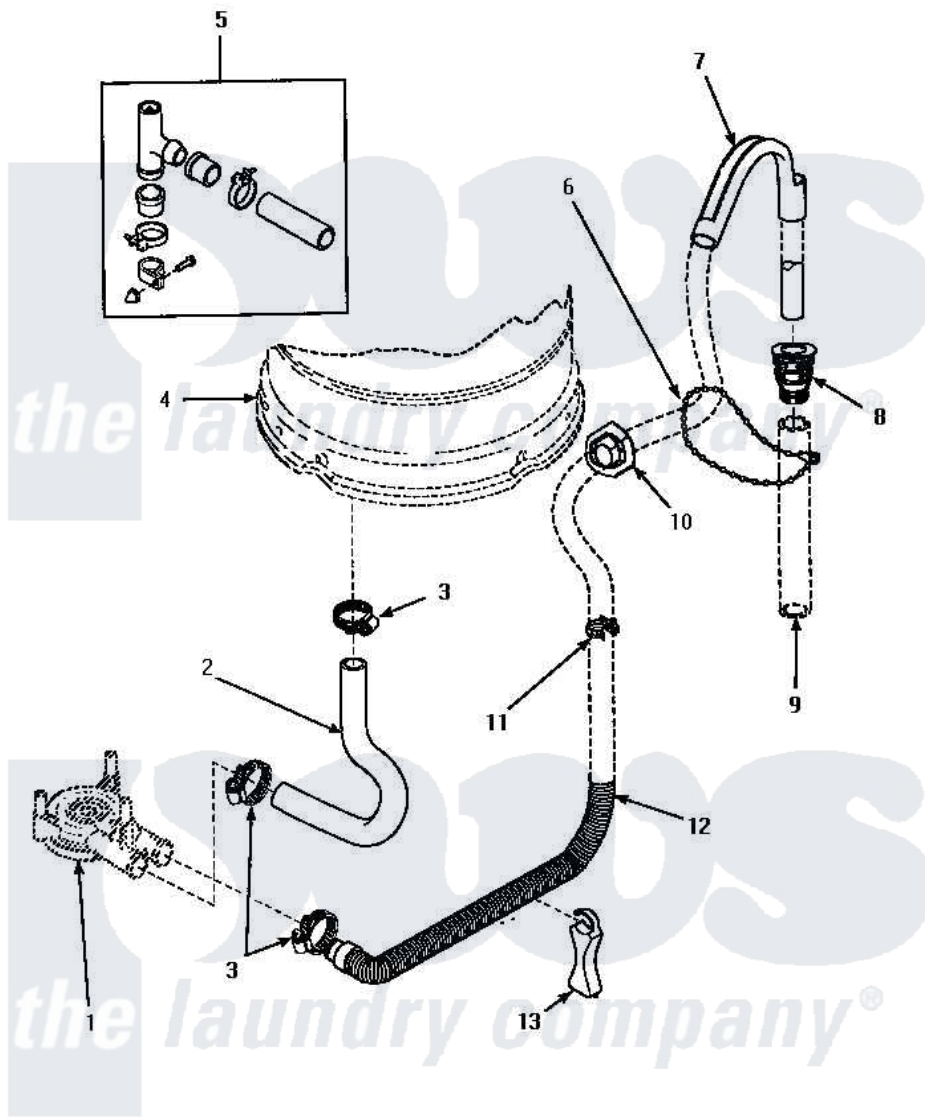

Amana AWM473W2 06 - DRAIN HOSE & SIPHON BREAK

DRAIN HOSE AND SIPHON BREAK

Amana [Residential Amana AWM473W2 Washer Parts](#) Parts Diagram 06 - DRAIN HOSE & SIPHON BREAK
 Click on the part number to view part

Item	Original Part Number	Replaced By	Status	Part Description
1	Y00000000		Not Available	SEE NOTE PUMP ASSEMBLY -- (SEE MOTOR, PUMP AND IDLER ASSEMBLY PAGE)
2	35753			Hose, Tub To Pump-Ddp
3	36802	285655		Clamp, Hose
4	Y00000000		Not Available	SEE NOTE OUTER TUB -- (SEE OUTER TUB, COVER AND PRESSURE HOSE PAGE)
5	562P3	76660		Break-Sphn
6	33489	8539404		Tie-Wire
7	33615	22003814		Retainer, Drain Hose
8	36878	40008101		Adapter, Standpipe
9	Y00000000		Not Available	SEE NOTE STANDPIPE
10	32219			Relief, Strain
11	36014			Clip, Retainer-Hose
12	37245	40053901		Hose, Drain
13	36522			Hose Support