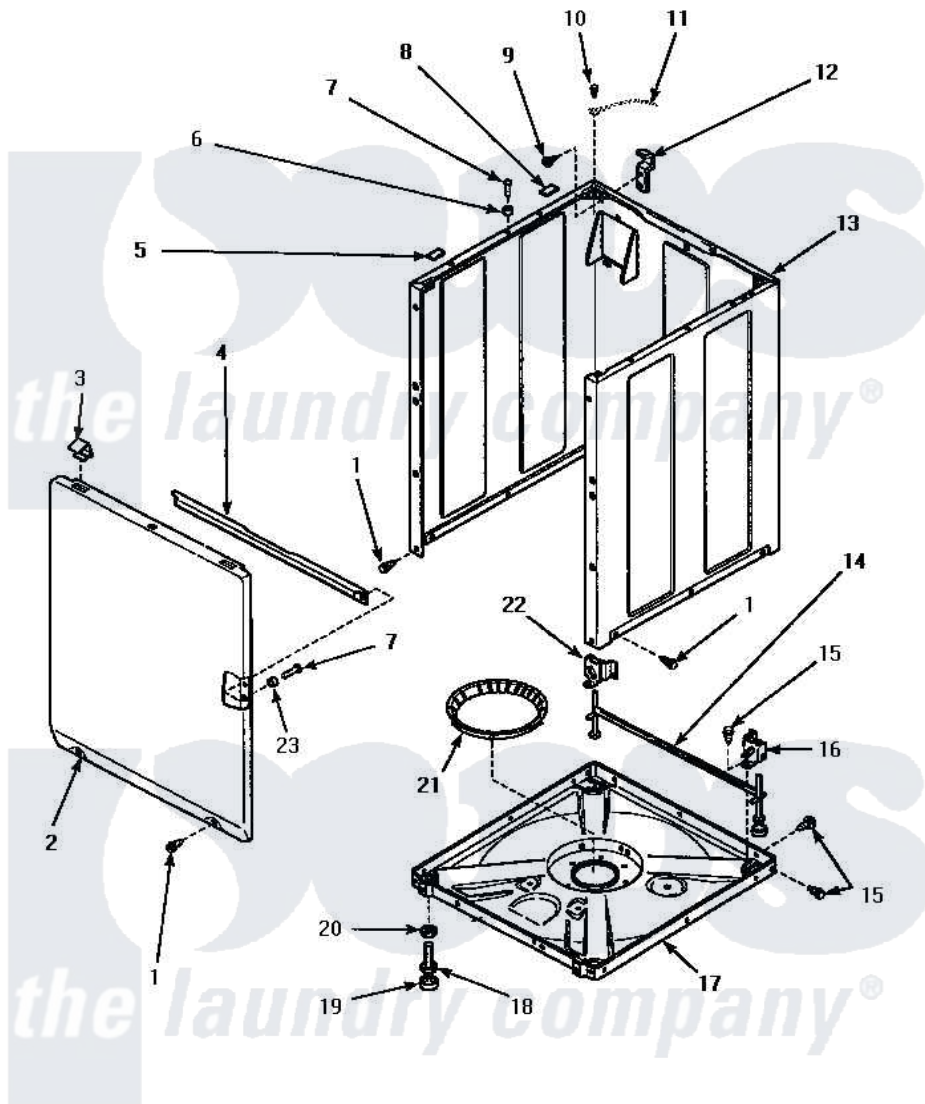

Amana AWM473W2 07 - FRONT PANEL, BASE ASSY & CABINET ASSY

FRONT PANEL, BASE ASSEMBLY AND CABINET ASSEMBLY

Amana [Residential Amana AWM473W2 Washer Parts](#) Parts Diagram 07 - FRONT PANEL, BASE ASSY & CABINET ASSY

[Click on the part number to view part](#)

Item	Original Part Number	Replaced By	Status	Part Description
1	27196	27001200		Screw
2	34656WP			Assembly, Front Panel
"	34656LP			Assembly, Front Panel
3	35865			Clip, Hold-Down Front Panel
4	Y35097		Not Available	BRACE, FRT PNL
5	Y56128			Pad, Bumper
6	56079	505187		Locator, Panel
7	32671	Y014874		Screw, Idler Arm And Sleeve
8	36226			Pad, Bumper .25
9	34499		Not Available	SCREW, No.10B X 1/4 TAP IN HX
10	23962	W10116760		Screw
11	Y00000000		Not Available	SEE NOTE GROUND WIRE
12	Y27103			Hinge, Hold-Down Lug
13	34475WP	38612WP		Kit-Service
"	34475LP	38612LP		Kit Service Cabinet

14	34443		Assembly, Leg And Stabilier
15	35148	Not Available	SCREW, 1/4-14 X 3/8 HX HD
16	36036	Not Available	BRACKET, SLL-RIGHT
17	36599P		Assembly Nut/ Leg Base
"	34434P		Assembly Nut/Leg Base
18	Y34319	22003428	Leg, Adjustable
19	34318	40016001	Foot, Rubber
20	Y21899	40038101	Nut, Leg
21	36108	Not Available	SNUBBER PAD & ISOLATOR
22	36037		Bracket, Sll-Left
23	28102		Locator, Panel