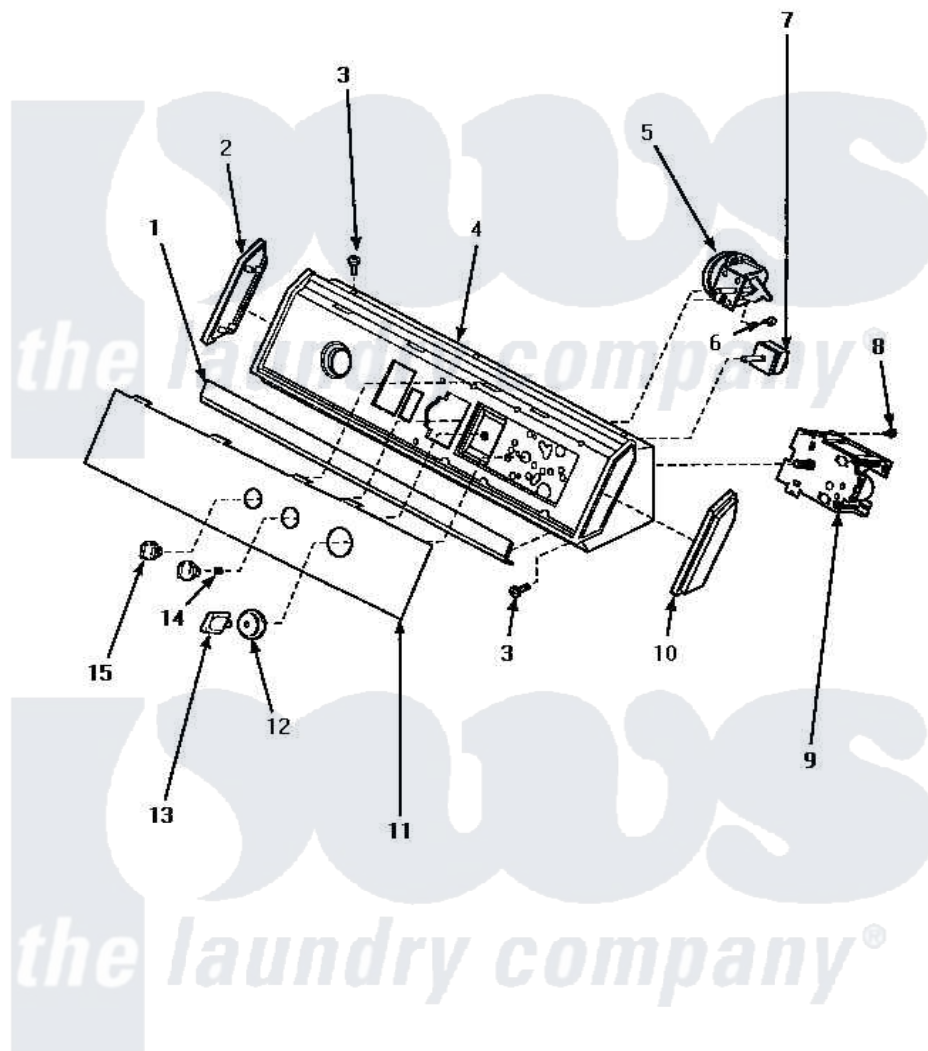

Amana AWM473W2 08 - GRAPHIC PANEL, CONTROL HOOD & CONTROLS

GRAPHIC PANEL, CONTROL HOOD AND CONTROLS
(Models AWM472W2, AWM473W2 and AWM573W2)

Amana [Residential Amana AWM473W2 Washer Parts](#) Parts Diagram 08 - GRAPHIC PANEL, CONTROL HOOD & CONTROLS

[Click on the part number to view part](#)

Item	Original Part Number	Replaced By	Status	Part Description
1	33123R			Trim
2	31249		Not Available	CAP,END-L.H.-CHROME
3	32993		Not Available	SCREW,No.8ABX3/4 POZIDRI
4	36295		Not Available	ASS'Y, HOOD & MTG PLATE
5	36045	40055101		Switch, Pressure
6	31260			Screw, No.8 X 3/8 Ind H
7	21300		Not Available	SWITCH,TEMPERATURE
"	32189			Switch, Temp
8	23962	W10116760		Screw
9	36608			Timer, 4 Cycle
"	31239	31239P		Timer 3 Cycle Package
10	31248			Cap, End-RH-Chrome
11	36619		Not Available	PANEL, GRAPHICS
"	36921W		Not Available	GRAPHIC PANEL

12	33818	Not Available	TIMER KNOB SKIRT
13	33898	Not Available	TIMER KNOB WHITE
14	57584	Not Available	NUT
15	33688	36701W	Knob