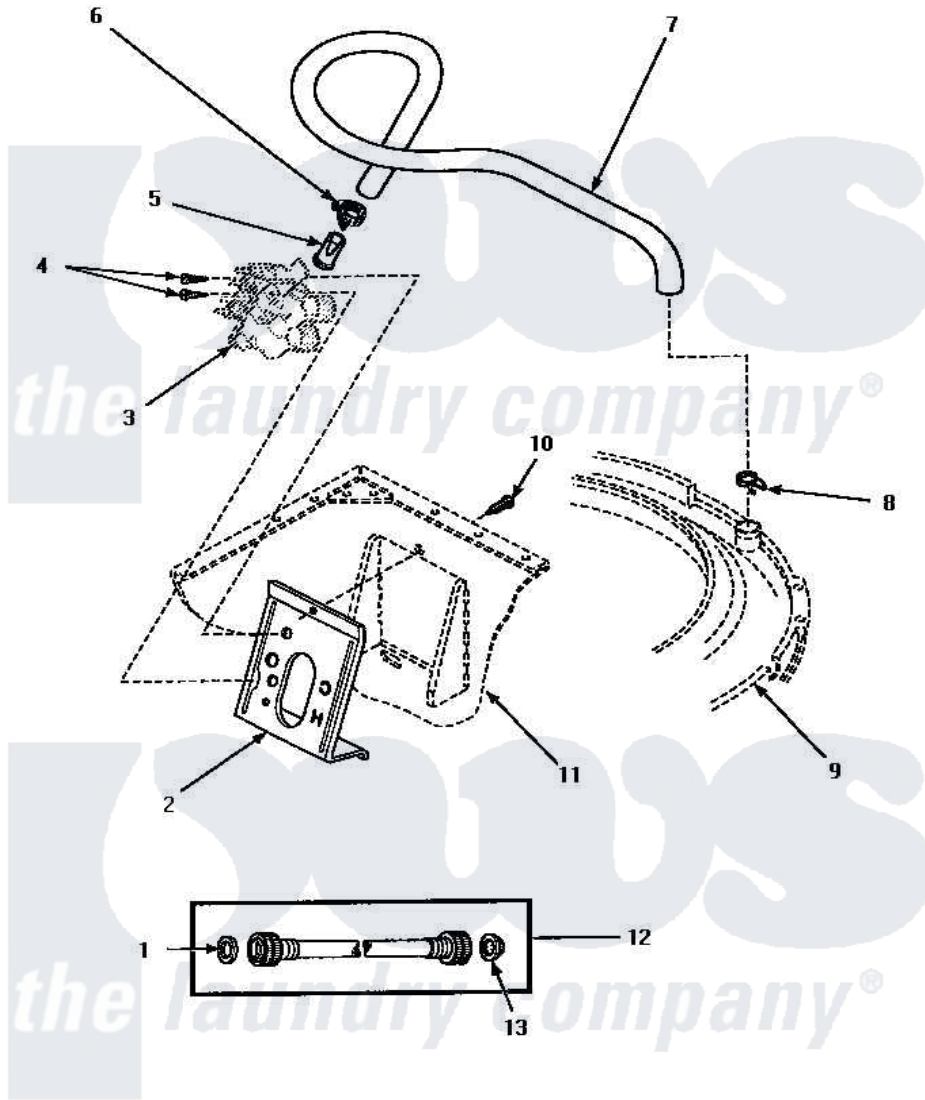

Amana AWM473W2 09 - INLET/FILL HOSE & MIXING VLV MTG BRKT

INLET HOSE, FILL HOSE AND MIXING VALVE MOUNTING BRACKET

Amana [Residential Amana AWM473W2 Washer Parts](#) Parts Diagram 09 - INLET/FILL HOSE & MIXING VLV MTG BRKT

[Click on the part number to view part](#)

Item	Original Part Number	Replaced By	Status	Part Description
1	20290	Y013783		Washer, Inlet Hose
2	34972	39407		Bracket, Valve
3	Y00000000		Not Available	SEE NOTE MIXING VALVE ASSEMBLY -- (SEE MIXING VALVE ASSEMBLY PAGE)
4	23962	W10116760		Screw
5	34500	22001900		Preventer, Back Flow
6	36801	596669		Clamp, Manifold
7	35874	38155		Hose, Mix Valve To TU
8	29210			Hose Clamp
9	Y00000000		Not Available	SEE NOTE OUTER TUB COVER ASSY -- (SEE OUTER TUB, COVER AND PRESSURE HOSE PAGE)
10	33562	27001200		Screw
11	Y00000000		Not Available	SEE NOTE CABINET ASSY -- (SEE FRONT PANEL, BASE AND CABINET ASSY PAGE)