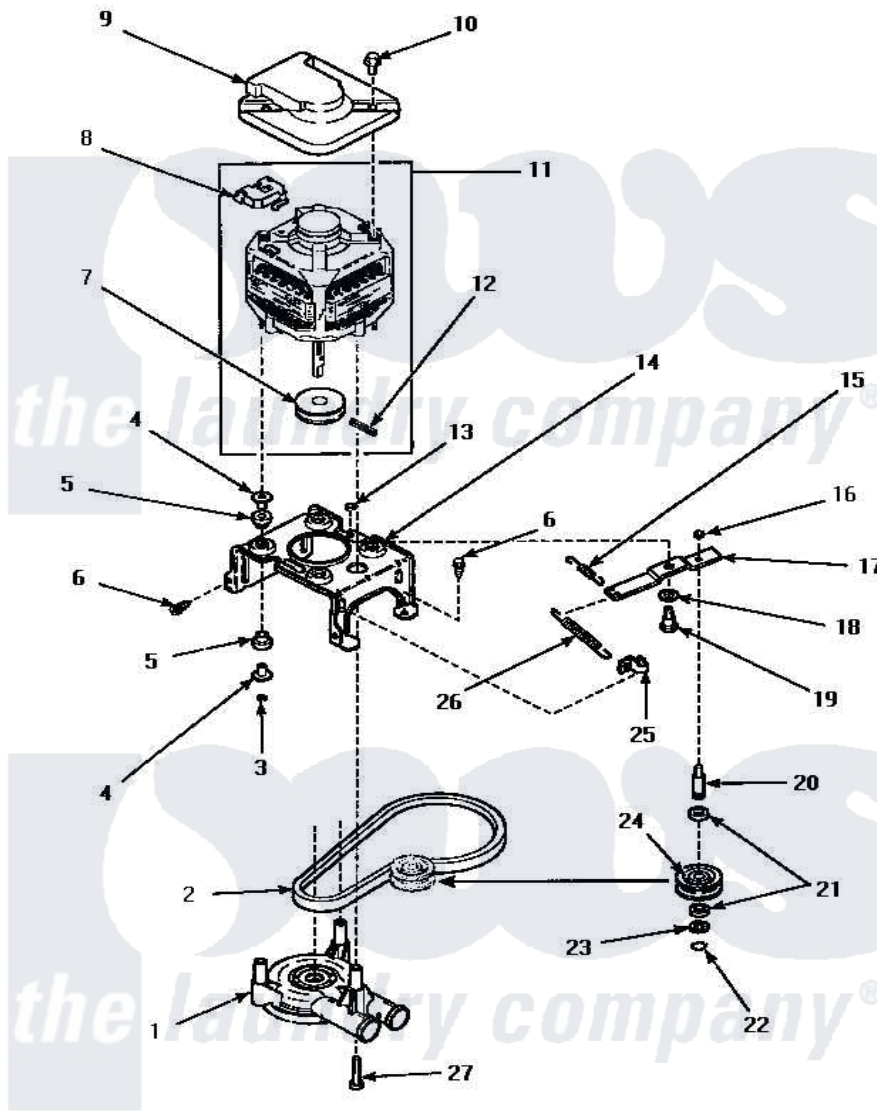

# Amana AWM473W2 11 - MOTOR, MTG BRKT, BELT, PUMP & IDLER ASSY

## MOTOR, MOUNTING BRACKET, BELT, PUMP AND IDLER ASSEMBLY

Amana [Residential Amana AWM473W2 Washer Parts](#) Parts Diagram 11 - MOTOR, MTG BRKT, BELT, PUMP & IDLER ASSY

[Click on the part number to view part](#)

Item	Original Part Number	Replaced By	Status	Part Description
1	36863P	<a href="#">27001233</a>		Pump
2	<a href="#">28808</a>			Belt, Agitate And Spin
3	35423	<a href="#">3400029</a>		Nut, Adapter Plate
4	<a href="#">34791</a>			Post, Mount-Motor
5	<a href="#">34788</a>			Mount, Motor
6	Y31645	<a href="#">27001200</a>		Screw
7	27171		Not Available	PULLEY,MOTOR
8	35632		Not Available	SWITCH, MOTOR
9	34754	<a href="#">40112301</a>		Shield, Motor
10	36639	<a href="#">4312464</a>		Screw
11	34571	<a href="#">27001215</a>		Motor W/Pulley
12	<a href="#">23750</a>			Pin, Roll
13	52566	<a href="#">27001225</a>		Nut, Jam Mid Lock 1/4-20
14	36523	<a href="#">37415P</a>		Kit, Motor Brkt
"	34890		Not Available	BRACKET,MOTOR MOUNT
15	30620		Not Available	SPRING,IDLER LEVER HEL

16	28803	<a href="#">2221070</a>	Clamp, Nylon
17	31054	<a href="#">40041002</a>	Lever, Idler
18	81392	<a href="#">40054701</a>	Washer
19	27229	<a href="#">40038901</a>	Screw, 1/4-20
20	<a href="#">28802</a>		Shaft, Idler
21	<a href="#">Y29443</a>		Washer, Felt
22	<a href="#">23748</a>		Ring, Retaining
23	<a href="#">52549</a>		Washer, 501 ID X3/4 Odx
24	28800	Not Available	WHEEL, IDLER
25	<a href="#">28849</a>		Clip, Spring
26	<a href="#">37366</a>		Spring, Idler
27	Y34565	<a href="#">40063701</a>	Screw, 10-16 x 1.75
NI	258P3	Not Available	KIT, CAPACITOR