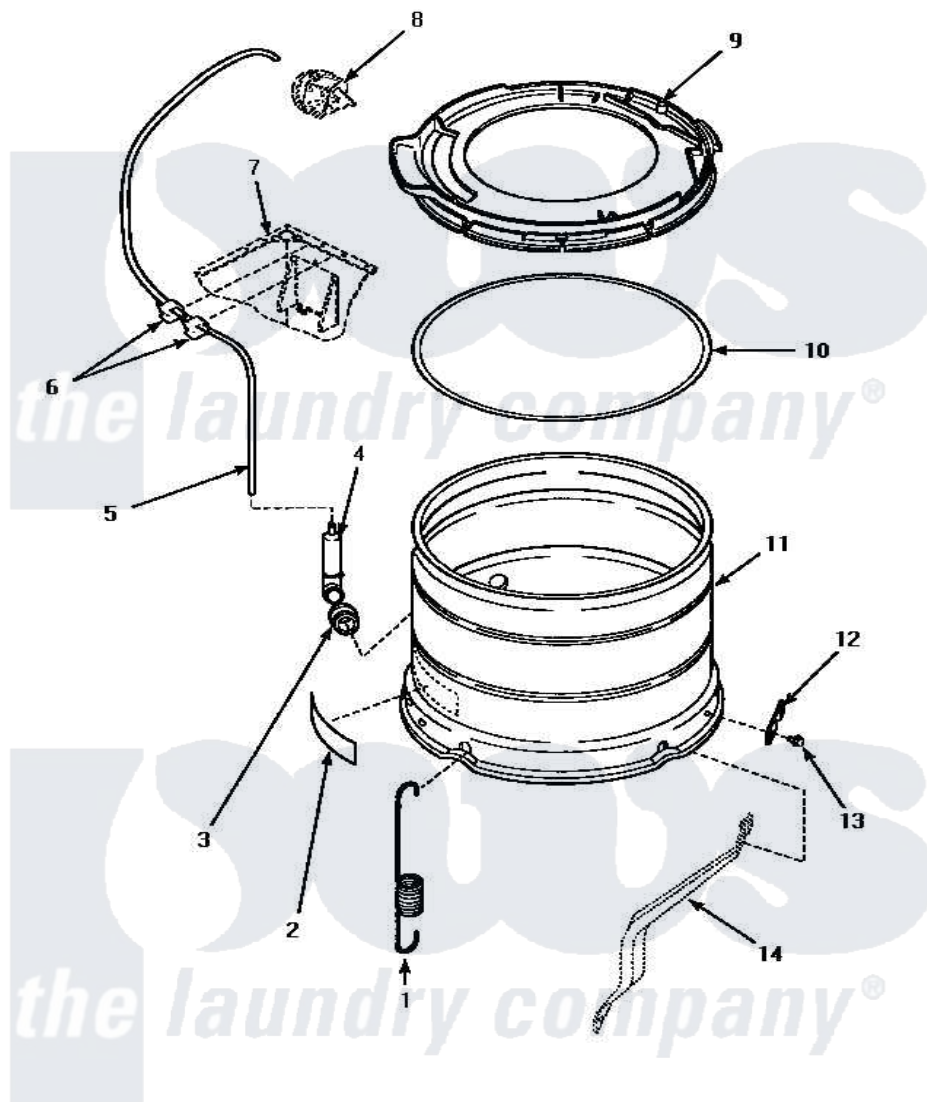

Amana AWM473W2 12 - OUTER TUB, COVER AND PRESSURE HOSE

OUTER TUB, COVER AND PRESSURE HOSE

Amana [Residential Amana AWM473W2 Washer Parts](#) Parts Diagram 12 - OUTER TUB, COVER AND PRESSURE HOSE

[Click on the part number to view part](#)

Item	Original Part Number	Replaced By	Status	Part Description
1	35948			Spring, Leg-Large Tub
2	500049		Not Available	STICKER
3	29175	40037801		Grommet
4	30907	40008501		Assembly, Pressure Bulb
5	29213	39125		Tubing 31
6	21036			Clip, Cable
7	Y00000000		Not Available	SEE NOTE CABINET ASSY -- (SEE FRONT PANEL, BASE AND CABINET ASSY PAGE)
8	Y00000000		Not Available	SEE NOTE PRESSURE SWITCH -- (SEE GRAPHIC PANEL AND CONTROLS PAGE)
9	36025P			Assembly, Tub Cover and Gasket
10	32857			Gasket, Tub Cover Small
11	34438P			Assembly, Outer Tub
12	27926			Plate, Leg .063