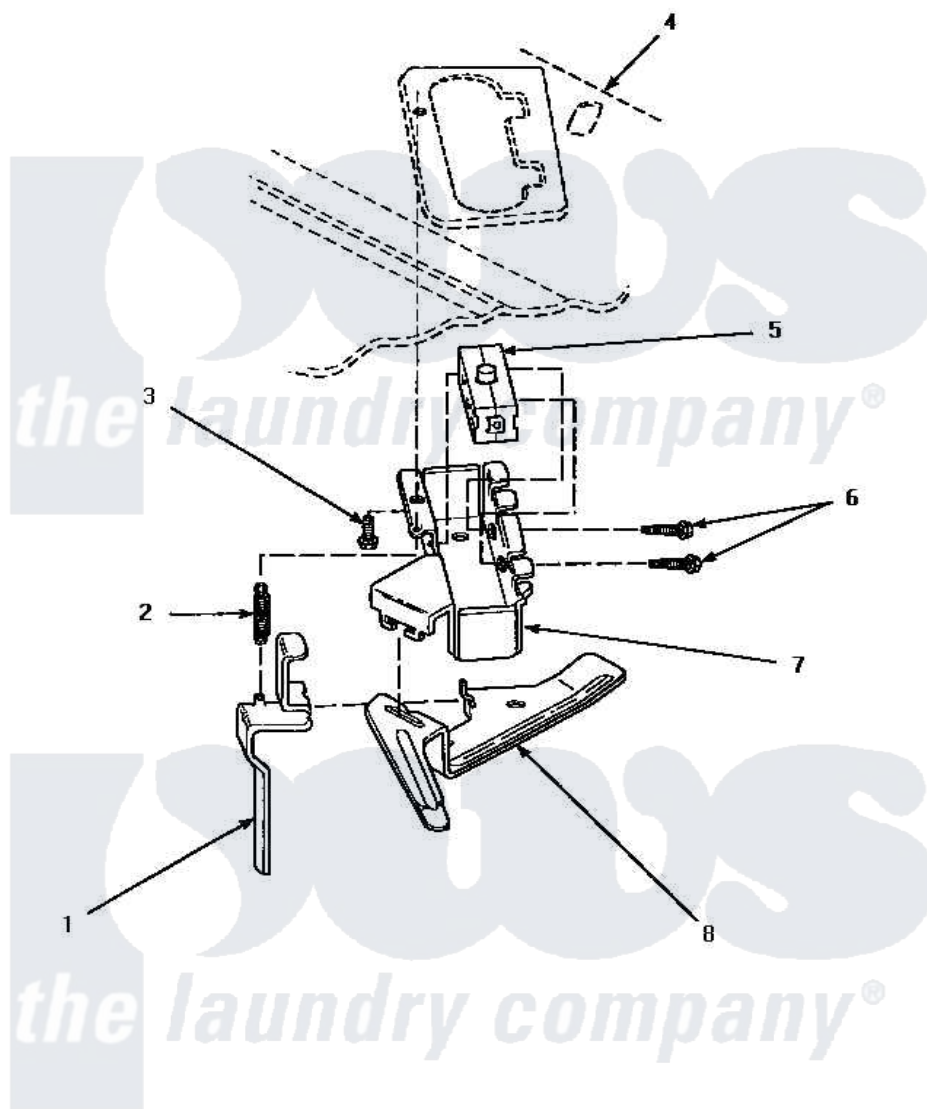

Amana AWM473W2 13 - OUT-OF-BALANCE SWITCH

OUT-OF-BALANCE SWITCH

Amana [Residential Amana AWM473W2 Washer Parts](#) Parts Diagram 13 - OUT-OF-BALANCE SWITCH
 Click on the part number to view part

Item	Original Part Number	Replaced By	Status	Part Description
1	33442			Lever, Unbalanced Load
2	33443			Spring
3	23962	W10116760		Screw
4	Y00000000		Not Available	SEE NOTE CABINET TOP -- (SEE CABINET TOP, LOADING DOOR AND CONTROL HOOD REAR PANEL PAGE)
5	33445	27001095		Switch, Lid
6	36510			Screw
7	36497P			Kit, Switch Holder
8	33441			Arm, Actuator