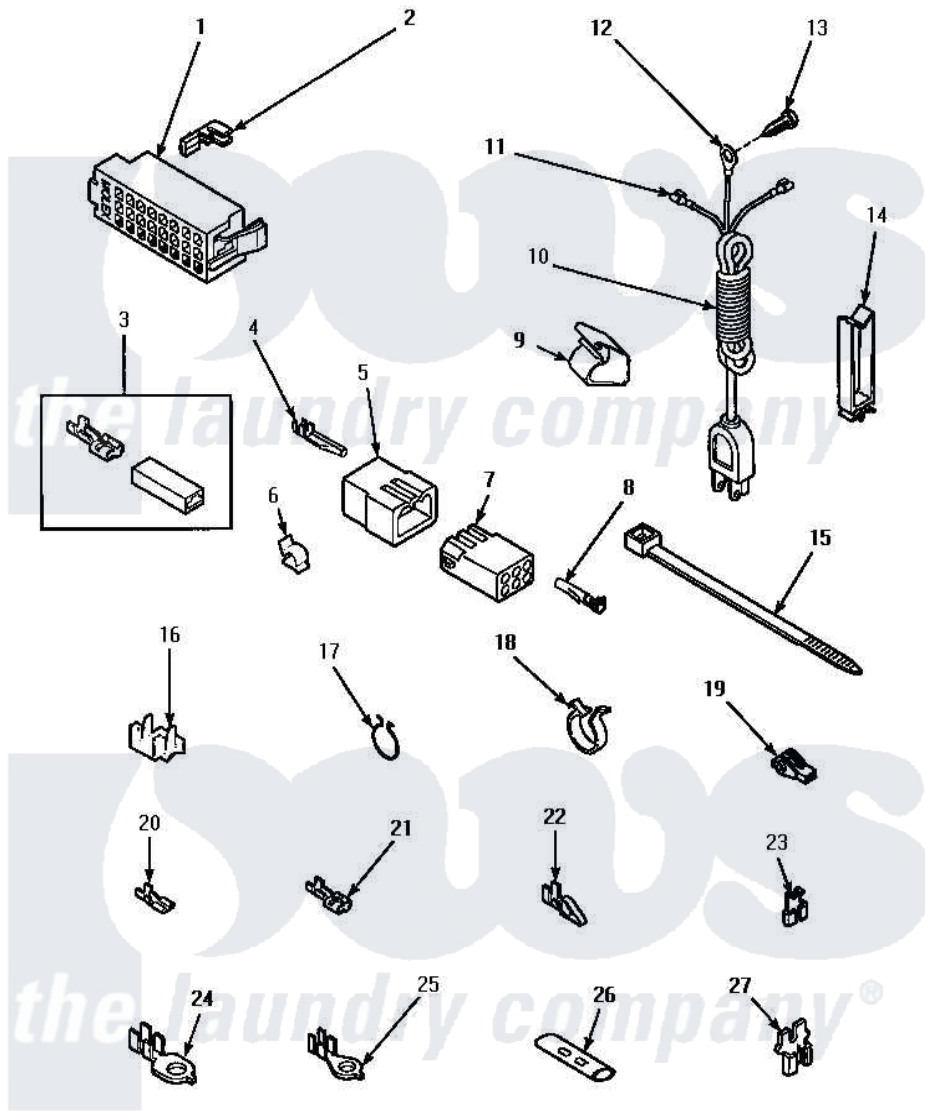

Amana AWM473W2 14 - POWER CORD & TERMINALS

POWER CORD AND TERMINALS

Amana [Residential Amana AWM473W2 Washer Parts](#) Parts Diagram 14 - POWER CORD & TERMINALS
 Click on the part number to view part

Item	Original Part Number	Replaced By	Status	Part Description
1	34123			Housing, LH -24 Position
"	32746			Housing, RH-24 Positi
2	Y00188			Molex Terminal
3	00234	00359		Terminal Ultra Pod 250 X032F
4	Y00116			Terminal, Pin-Male
5	23041			Plug, 6 Circuit
"	23033			Plug, 9 Circuit
"	26302		Not Available	PLUG,1 CIRCUIT
6	21036			Clip, Cable
7	26708			Receptacle, 6 Circuit
"	26301			Receptacle, Molex
"	26163			Receptacle, 9 Circuit
8	Y00117	5011-XX		093 Female Socket
9	35521		Not Available	CLIP,HARNESS HOLDER
10	Y34458		Not Available	POWER CORD ALL
11	03673		Not Available	NUT

12	Y0000000	Not Available	SEE NOTE GROUND WIRE
13	52909		Screw, 10B-16 X 1/2 HeX
14	36274	Not Available	CLIP, HARNESS
15	36466	M0321209	Tie-Electrical
16	Y00161	B5733302	Clip, Ground
17	51291		Clip, Wire
18	61510	504034	Clip, Wire
19	70210	Not Available	INSULATOR,BLUE
20	00112		Terminal, Spade-3/16 Fe
21	Y00119	Not Available	SPADE TERMINAL(18 GAUGE) (1/4 INCH-(1) 18 GAUGE WIRE)
22	00220	Not Available	TERMINAL,CRIMP-SINGLE
23	Y00120		Terminal, Flag-1/4 Fema
24	Y00113	Not Available	TERMINAL,RING-1/4 STUD
25	00110		No.10 18 Gauge Wire
26	21091	Not Available	CONNECTOR TWO 1/4 INCH MALE
27	29673	Not Available	DOUBLE CONNECTOR