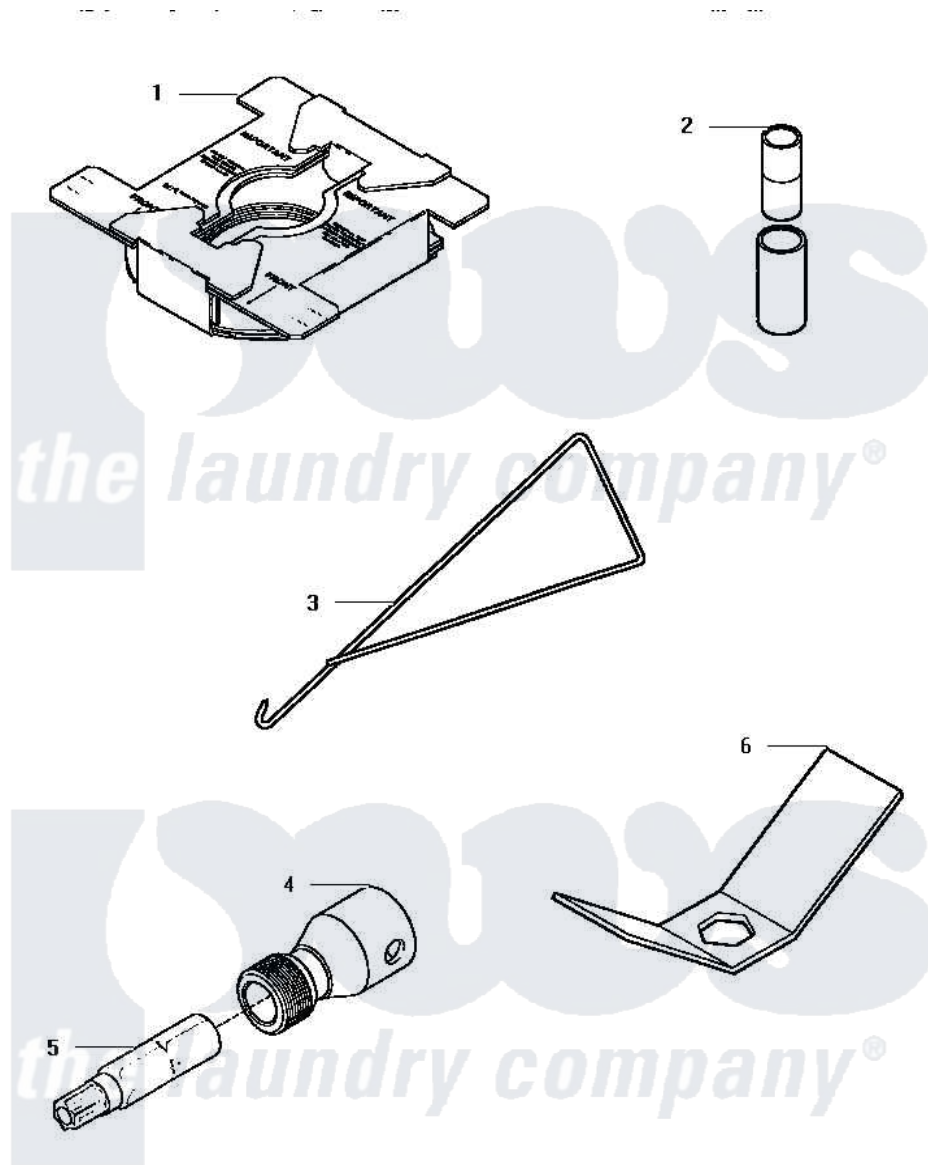

Amana AWM473W2 15 - SPECIAL TOOLS

SPECIAL TOOLS

Amana [Residential Amana AWM473W2 Washer Parts](#) Parts Diagram 15 - SPECIAL TOOLS
 Click on the part number to view part

Item	Original Part Number	Replaced By	Status	Part Description
1	36926		Not Available	BRACE, SHIPPING
2	242P4			Installer, Spring
3	289P4	321P4		Hook, Spring
4	24161			Torx Bit Holder
5	282P4			T25 Tamper Resistant Bit
6	237P4	306P4		Hex Wrench
NI	555P3	725P3		Kit