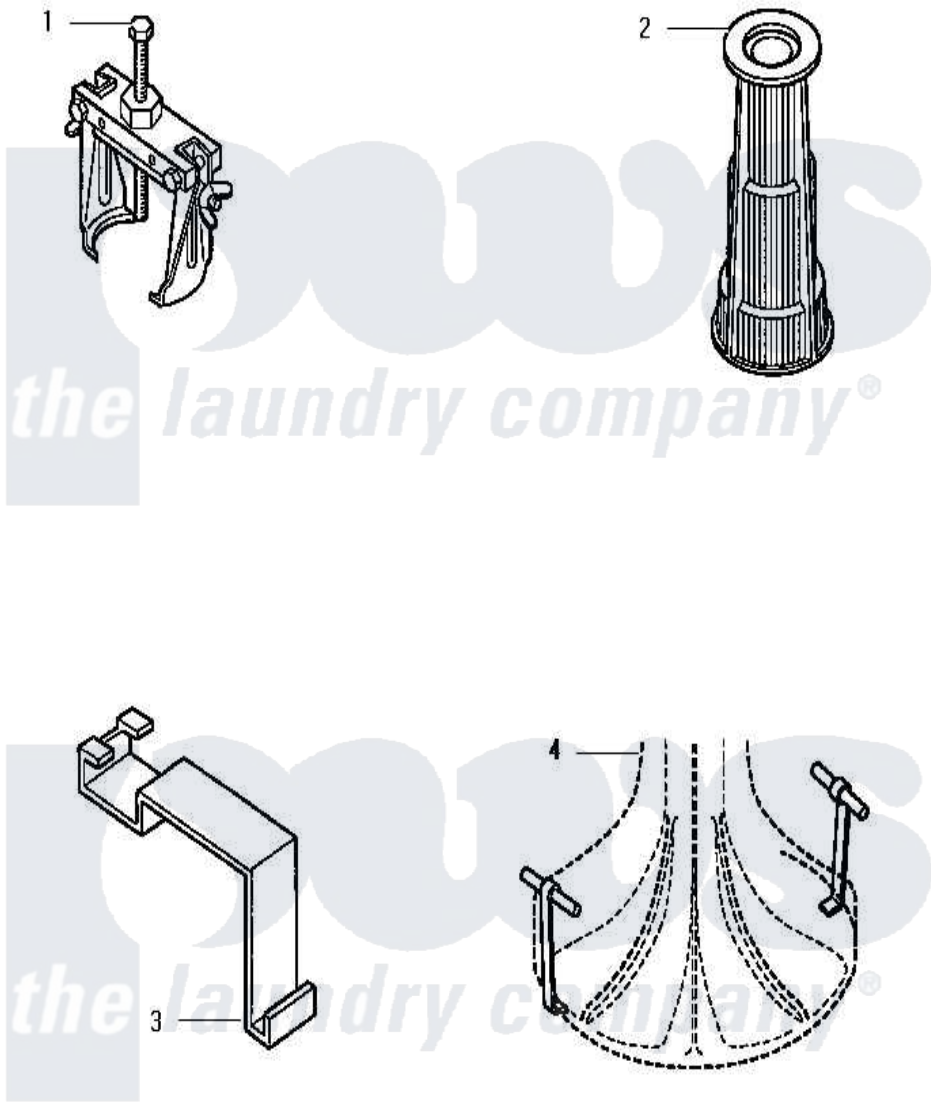

# Amana AWM473W2 16 - SPECIAL TOOLS

Amana [Residential Amana AWM473W2 Washer Parts](#) Parts Diagram 16 - SPECIAL TOOLS  
 Click on the part number to view part

Item	Original Part Number	Replaced By	Status	Part Description
1	<a href="#">294P4</a>			Bell Tool
2	<a href="#">293P4</a>			Seal Tool
3	<a href="#">273P4</a>			Tub Cover Gasket Tool
4	<a href="#">254P4P</a>			Agitator Hooks
NI	<a href="#">294P4A</a>			Jaw, Drive Bell Tool
"	<a href="#">294P4B</a>			Drive Bell Bolt