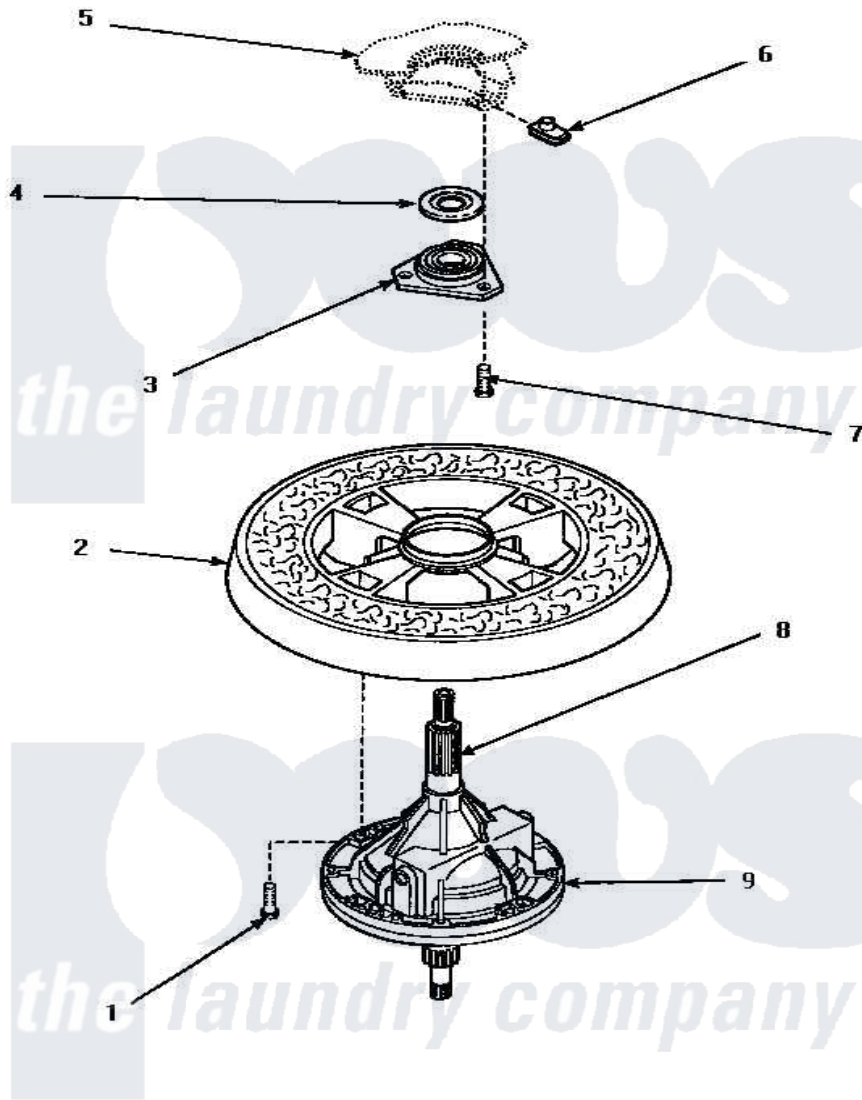

Amana AWM473W2 17 - TRANSMISSION ASSY & BALANCE RING

TRANSMISSION ASSEMBLY AND BALANCE RING

Amana [Residential Amana AWM473W2 Washer Parts](#) Parts Diagram 17 - TRANSMISSION ASSY & BALANCE RING
 Click on the part number to view part

| Item | Original Part Number | Replaced By | Status | Part Description |
|------|------------------------|---------------------------|---------------|---|
| 1 | 37047 | | Not Available | SCREW, CAP |
| 2 | 34731 | | Not Available | ASSY,BALANCE RING-COMPL |
| 3 | 27182 | 40004201P | | Main Bearing Assembly |
| 4 | 27187 | | | Flinger |
| 5 | Y00000000 | | Not Available | SEE NOTE OUTER TUB -- (SEE OUTER TUB, COVER AND PRESSURE HOSE PAGE) |
| 6 | 27222 | | | Nut, Retainer 5/16-18 |
| 7 | 36991 | 3400500 | | Bolt, 3405245 5/16-18 X 3/4 |
| 8 | 27604P | | | Never-Seeze 1 Oz Tube |
| 9 | 34526P | | | Assembly, Transmission |