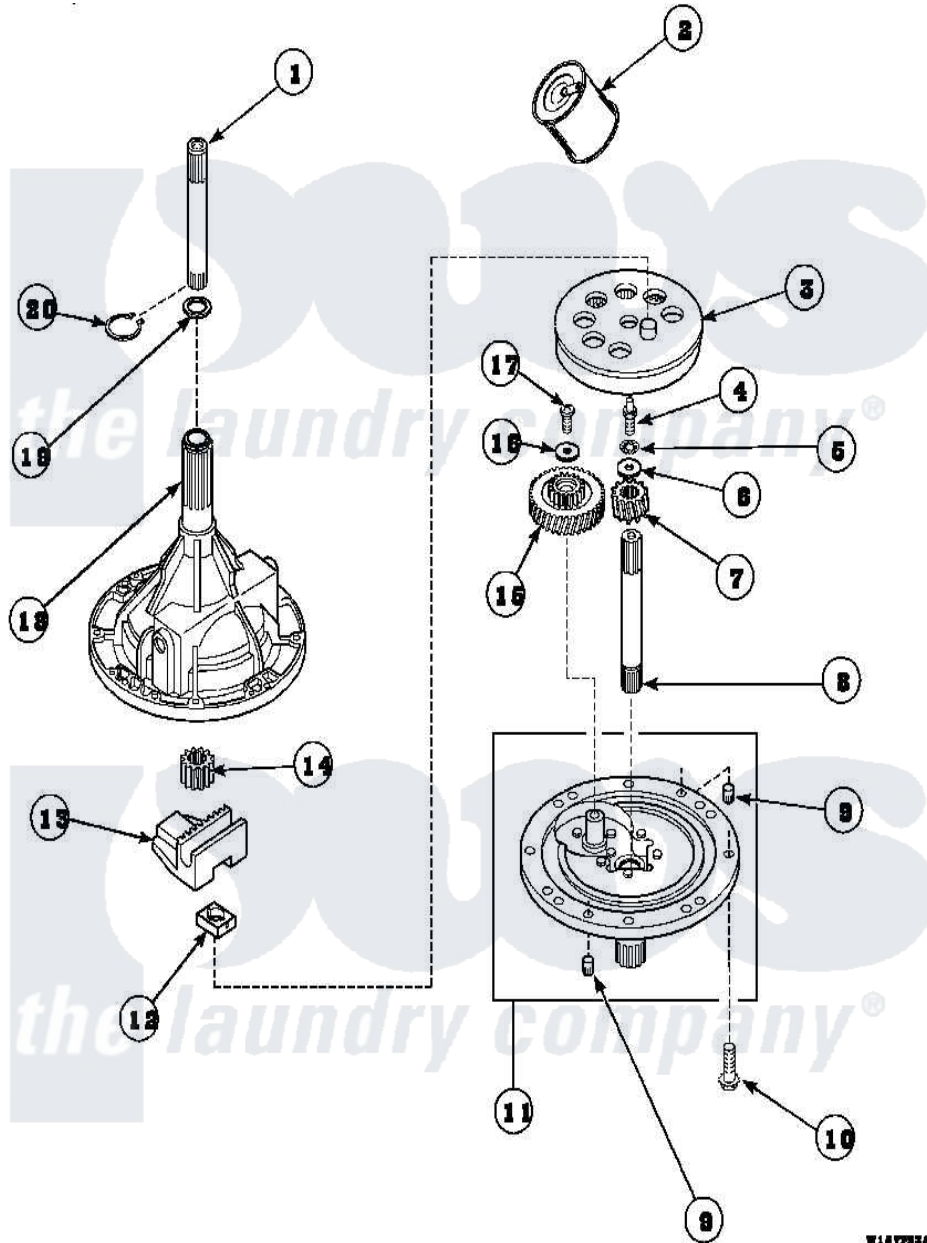

Amana AWM473W2 (BOM: PAWM473W2) 01 - 34526P TRANSMISSION ASSY

Amana Residential Amana AWM473W2 (BOM: PAWM473W2) Washer Parts Parts Diagram 01 - 34526P
TRANSMISSION ASSY

Click on the part number to view part

Item	Original Part Number	Replaced By	Status	Part Description
1	Y36570			Shaft, Output
2	27243P			Oil, CW Transmission F-
3	26577			Assembly, Gear And Stud
4	27030		Not Available	SCREW, 1/4-20 SPECIAL
5	21456			Lockwasher, 1/4 Intshkp
6	26509	40041501		Washer
7	36562			Pinion, Drive
8	34853			Shaft, Input
9	27172			Pin, Dowel
10	32814		Not Available	SCREW, 1/4-20X7/8 SERRA
11	38290			Assembly, Cover
12	26493			Slide
13	Y31526			Rack
14	27003			Pinion, Agitator
15	29161			Gear, Reduction

16	29260	Not Available	WASHER
17	29273		Screw, 1/4-20 X 3/8
18	33223	Not Available	ASSY, TRANSMISSION CASE
19	35092		Washer, 3628id X 1.00 X .056
20	27197		Ring, Retaining
NI	37577P	Not Available	SEALANT