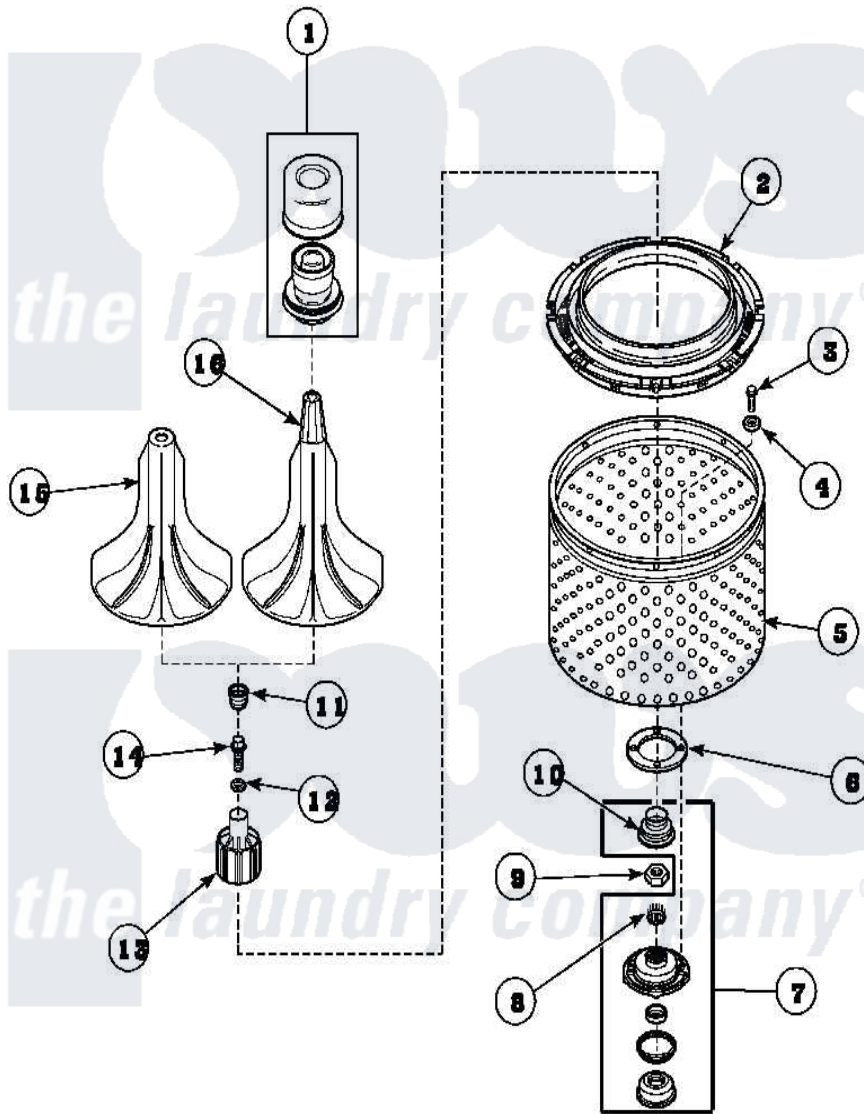

**Amana AWM473W2 (BOM: PAWM473W2) 02 - AGITATOR/DRIVE  
BELL/SEAL KIT/TUB & HUB**

WEBSPPSA

Amana Residential Amana AWM473W2 (BOM: PAWM473W2) Washer Parts Parts Diagram 02 - AGITATOR/DRIVE BELL/SEAL KIT/TUB & HUB

[Click on the part number to view part](#)

Item	Original Part Number	Replaced By	Status	Part Description
1	<a href="#">33510</a>			Assembly, Dispenser-Fabric
2	<a href="#">35035</a>			Guard, Clothes
3	27202	<a href="#">W10116787</a>		Screw
4	<a href="#">28094</a>			Gasket
6	27125	<a href="#">39122</a>		Gasket, Washtub
7	495P3	<a href="#">R9900552</a>		Hub And Seal
8	29728	<a href="#">40008301</a>		Insert, Spline
9	Y29220	<a href="#">40016301</a>		Nut, Lock
10	36425	<a href="#">40016101</a>		Seal, Bell Drive
11	36511	<a href="#">40008401</a>		Plug, Bell
12	<a href="#">36472</a>			O-Ring
13	36443P	<a href="#">R9900189</a>		Kit, Drive Bell And Seal
14	34288	<a href="#">40065102</a>		Screw, Shoulder 1/4