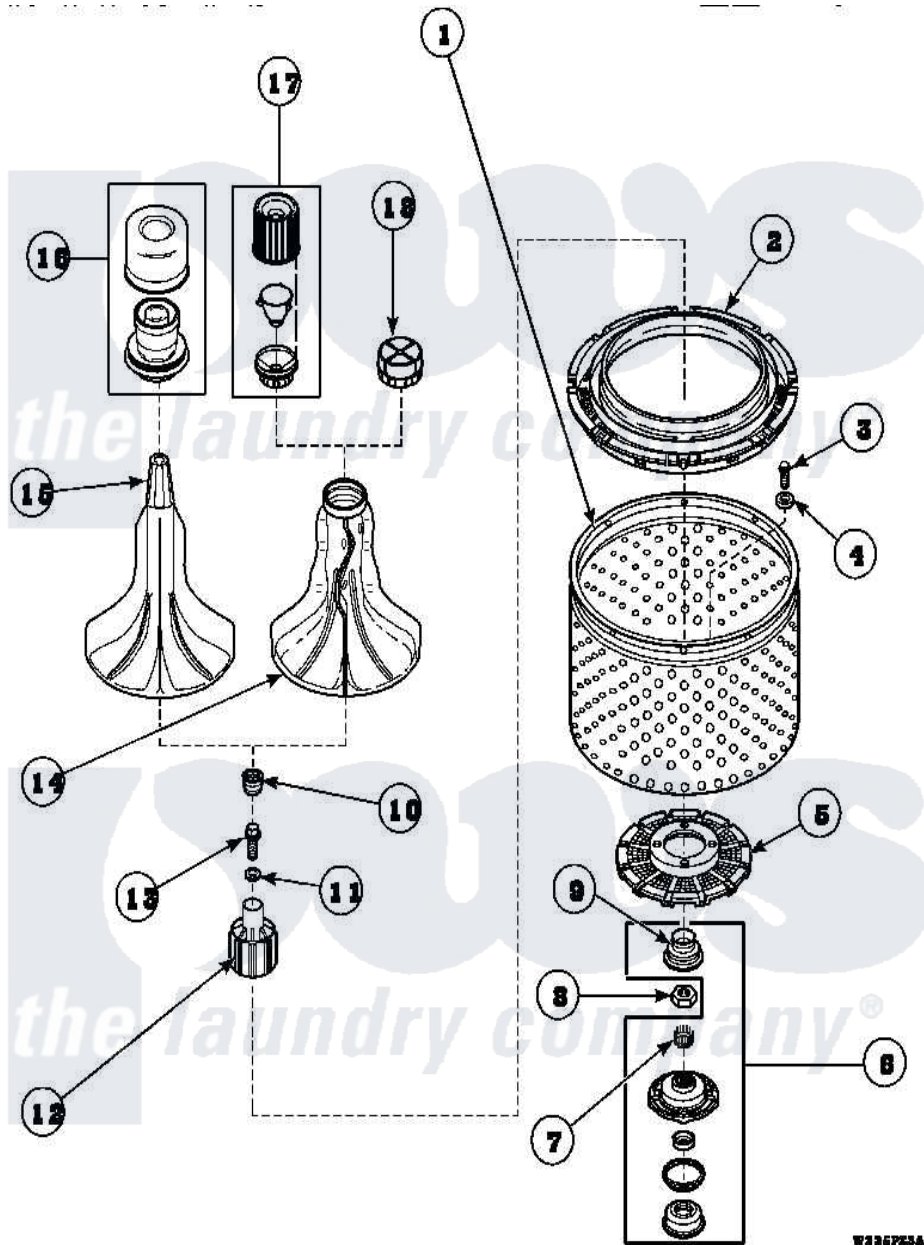

**Amana AWM473W2 (BOM: PAWM473W2) 03 - AGITATOR/DRIVE
BELL/SEAL KIT/TUB & HUB**

Amana Residential Amana AWM473W2 (BOM: PAWM473W2) Washer Parts Parts Diagram 03 - AGITATOR/DRIVE
BELL/SEAL KIT/TUB & HUB

Click on the part number to view part

Item	Original Part Number	Replaced By	Status	Part Description
1	33501P	R9900144		Kit- Wash
2	35035			Guard, Clothes
3	27202	W10116787		Screw
4	28094			Gasket
5	32998	39371		Filter Lin
6	495P3	R9900552		Hub And Seal
7	29728	40008301		Insert, Spline
8	Y29220	40016301		Nut, Lock
9	36425	40016101		Seal, Bell Drive
10	36511	40008401		Plug, Bell
11	36472			O-Ring
12	36443P	R9900189		Kit, Drive Bell And Seal
13	34288	40065102		Screw, Shoulder 1/4
14	33174	40000501W		Agitator, Flex Vane
16	33510			Assembly, Dispenser-Fabric