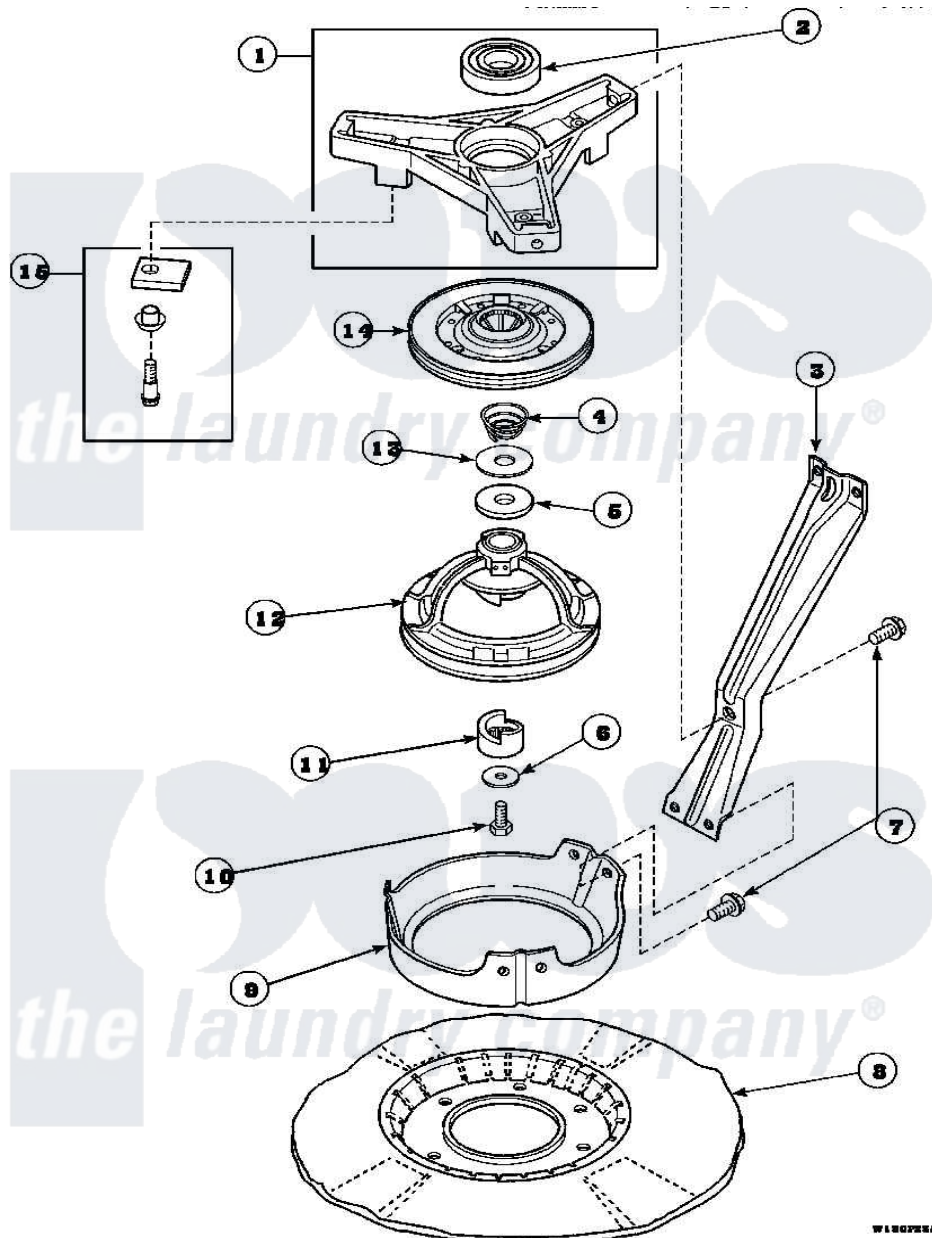

# Amana AWM473W2 (BOM: PAWM473W2) 04 - BRG HSG/BRAKE/PULLEY & PIVOT DOME

Amana Residential Amana AWM473W2 (BOM: PAWM473W2) Washer Parts Parts Diagram 04 - BRG HSG/BRAKE/PULLEY & PIVOT DOME  
 Click on the part number to view part

Item	Original Part Number	Replaced By	Status	Part Description
1	<a href="#">35746</a>			Assembly, Bearing Housing-L
2	28944R	<a href="#">40004001</a>		Bearing, Main
3	34471		Not Available	LEG,SUPPORT
4	<a href="#">33435</a>			Spring, Conical
5	27015	<a href="#">40063201</a>		Washer, Flat
6	26509	<a href="#">40041501</a>		Washer
7	35369	<a href="#">40128701</a>		Screw, 5/16-18 X .50
8	<a href="#">36599P</a>			Assembly Nut/ Leg Base
"	<a href="#">34434P</a>			Assembly Nut/Leg Base
9	<a href="#">34470</a>			Dome, Pivot
10	27220	<a href="#">40063401</a>		Screw, 1/4-20 x 5/8 Hex
11	<a href="#">27018</a>			Helix
12	<a href="#">34921</a>			Assembly, Pulley-Spin And Agitate
13	35535	<a href="#">40065701</a>		Washer, 2 Odx.63 ID

14 31961P

[R9900474](#)

Brake Assembly

15 548P3

[R9900543](#)

Pad-Brake

NI [26594P](#)

Grease, Silicone - 2 Oz Tube