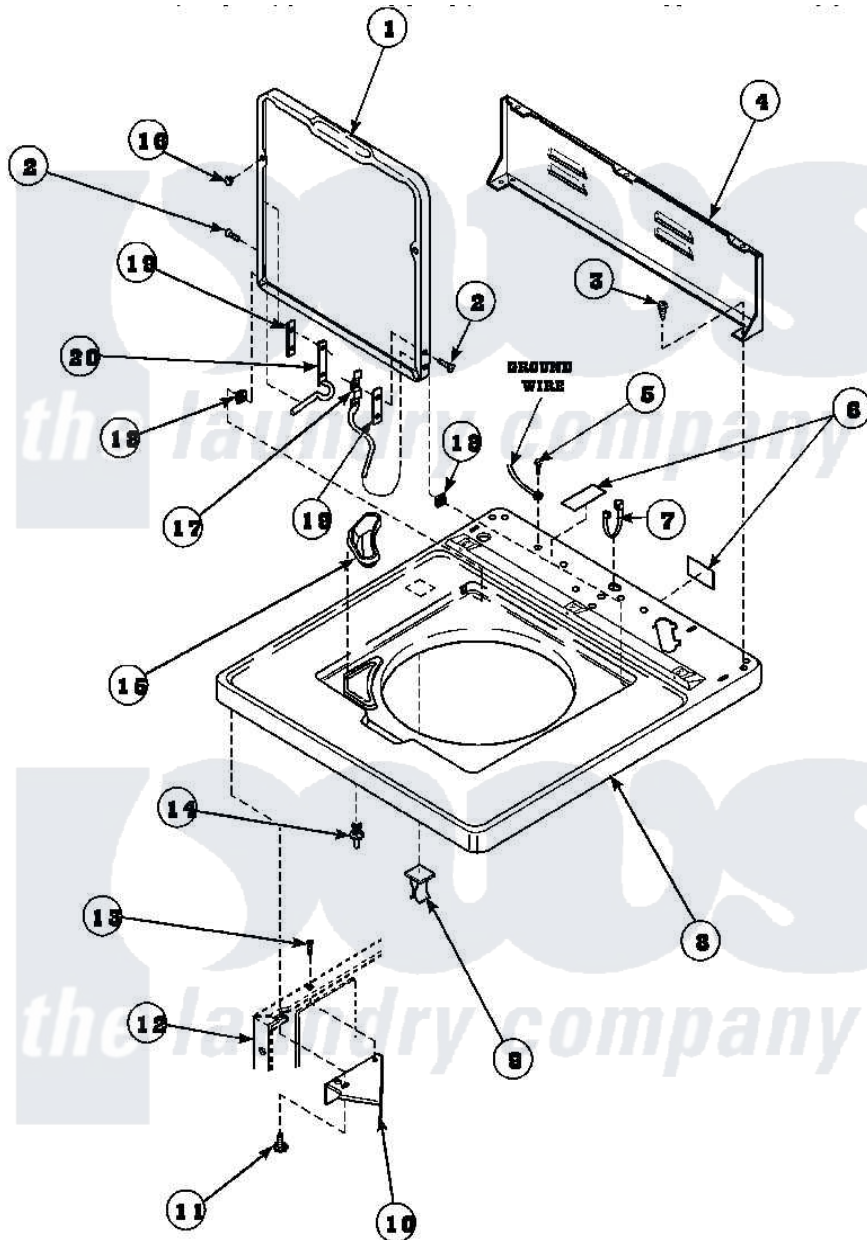

**Amana AWM473W2 (BOM: PAWM473W2) 05 - CAB TOP, LOADING DOOR & CTRL REAR PAN**

Amana Residential Amana AWM473W2 (BOM: PAWM473W2) Washer Parts Parts Diagram 05 - CAB TOP, LOADING DOOR & CTRL REAR PAN

Click on the part number to view part

Item	Original Part Number	Replaced By	Status	Part Description
1	33541P		Not Available	LID
2	34337	<a href="#">W10119828</a>		Screw, Lid Hinge Mounting
3	23962	<a href="#">W10116760</a>		Screw
4	34903		Not Available	PANEL, BACK HOOD (USE 37782)
5	<a href="#">52909</a>			Screw, 10B-16 X 1/2 HeX
6	24903		Not Available	STICKER,DISCONNECT POW
7	21903	<a href="#">211881</a>		Grommet, Cord Part Not Used-Gas Models Only
8	34902P		Not Available	TOP
9	36519		Not Available	CLIP
10	<a href="#">36034</a>			Bracket, Director-Module
11	Y31644	<a href="#">27001200</a>		Screw
12	34475P		Not Available	CABINET
13	36035		Not Available	SCREW,8-18X3/8 PHIL FLT

13	30033	Not Available	HD
14	<a href="#">56534</a>		Barrel, Support
15	34776	Not Available	DISPENSER,BLEACH
16	21685	<a href="#">40038001</a>	Bumper
17	<a href="#">36437</a>		Hinge, Lid R
18	33446	<a href="#">40008201</a>	Bushing, Hinge
19	<a href="#">34338</a>		Gasket, Hinge
20	<a href="#">36513</a>		Hinge, Left
NI	<a href="#">26594P</a>		Grease, Silicone - 2 Oz Tube