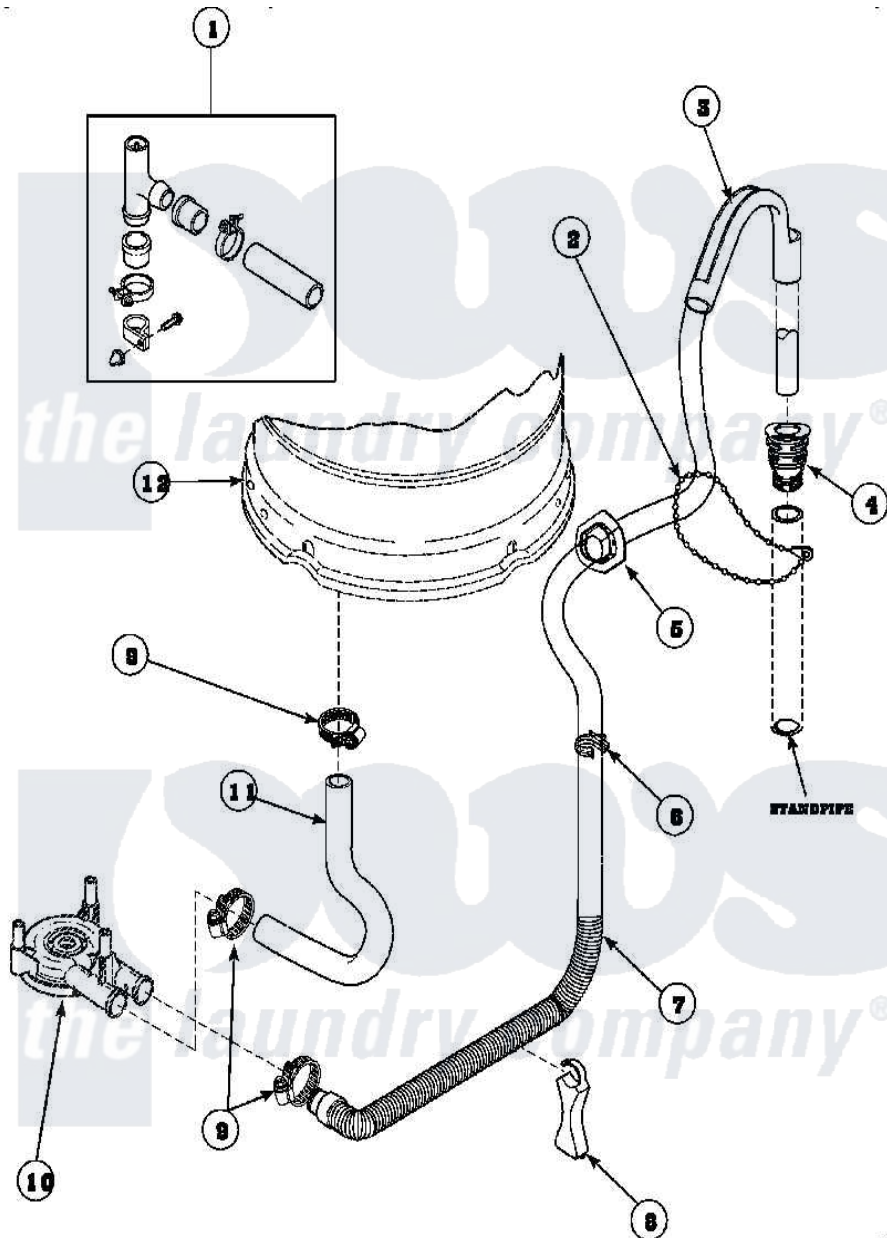

# Amana AWM473W2 (BOM: PAWM473W2) 06 - DRAIN HOSE AND SIPHON BREAK

Amana Residential Amana AWM473W2 (BOM: PAWM473W2) Washer Parts Parts Diagram 06 - DRAIN HOSE AND SIPHON BREAK  
 Click on the part number to view part

Item	Original Part Number	Replaced By	Status	Part Description
1	562P3	<a href="#">76660</a>		Break-Sphn
2	33489	<a href="#">8539404</a>		Tie-Wire
3	33615	<a href="#">22003814</a>		Retainer, Drain Hose
4	36878	<a href="#">40008101</a>		Adapter, Standpipe
5	<a href="#">32219</a>			Relief, Strain
6	<a href="#">36014</a>			Clip, Retainer-Hose
7	37245	<a href="#">40053901</a>		Hose, Drain
8	<a href="#">36522</a>			Hose Support
"	<a href="#">35487</a>			Support, Hose
9	36802	<a href="#">285655</a>		Clamp, Hose
10	36863P	<a href="#">27001233</a>		Pump
11	<a href="#">35753</a>			Hose, Tub To Pump-Ddp
12	<a href="#">34438P</a>			Assembly, Outer Tub