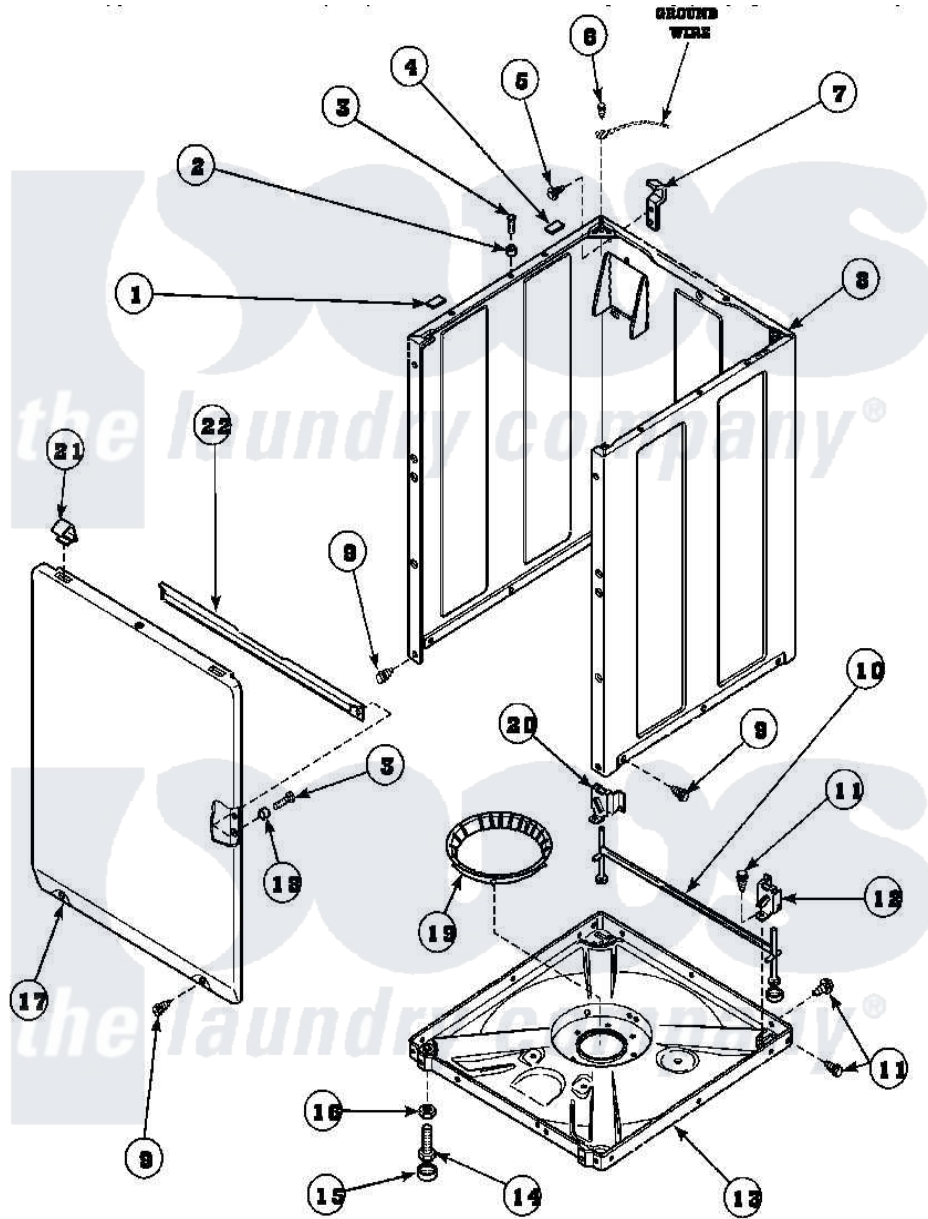

**Amana AWM473W2 (BOM: PAWM473W2) 07 - FRONT PANEL, BASE ASSY AND CABINET ASSY**

Amana Residential Amana AWM473W2 (BOM: PAWM473W2) Washer Parts Parts Diagram 07 - FRONT PANEL, BASE ASSY AND CABINET ASSY  
 Click on the part number to view part

Item	Original Part Number	Replaced By	Status	Part Description
1	<a href="#">Y56128</a>			Pad, Bumper
2	56079	<a href="#">505187</a>		Locator, Panel
3	32671	<a href="#">Y014874</a>		Screw, Idler Arm And Sleeve
4	<a href="#">36226</a>			Pad, Bumper .25
5	34499		Not Available	SCREW, No.10B X 1/4 TAP IN HX
6	23962	<a href="#">W10116760</a>		Screw
7	<a href="#">Y27103</a>			Hinge, Hold-Down Lug
8	34475P		Not Available	CABINET
9	27196	<a href="#">27001200</a>		Screw
10	<a href="#">34443</a>			Assembly, Leg And Stabilizer
11	35148		Not Available	SCREW, 1/4-14 X 3/8 HX HD
12	36036		Not Available	BRACKET, SLL-RIGHT
13	<a href="#">36599P</a>			Assembly Nut/ Leg Base
"	<a href="#">34434P</a>			Assembly Nut/Leg Base

14	Y34319	<a href="#">22003428</a>	Leg, Adjustable
15	34318	<a href="#">40016001</a>	Foot, Rubber
16	Y21899	<a href="#">40038101</a>	Nut, Leg
17	34656P	Not Available	NOT GOOD No. SEE NOTE PNL, FRONT
18	<a href="#">28102</a>		Locator, Panel
19	36108	Not Available	SNUBBER PAD & ISOLATOR
20	<a href="#">36037</a>		Bracket, SII-Left
21	<a href="#">35865</a>		Clip, Hold-Down Front Panel
22	Y35097	Not Available	BRACE, FRT PNL