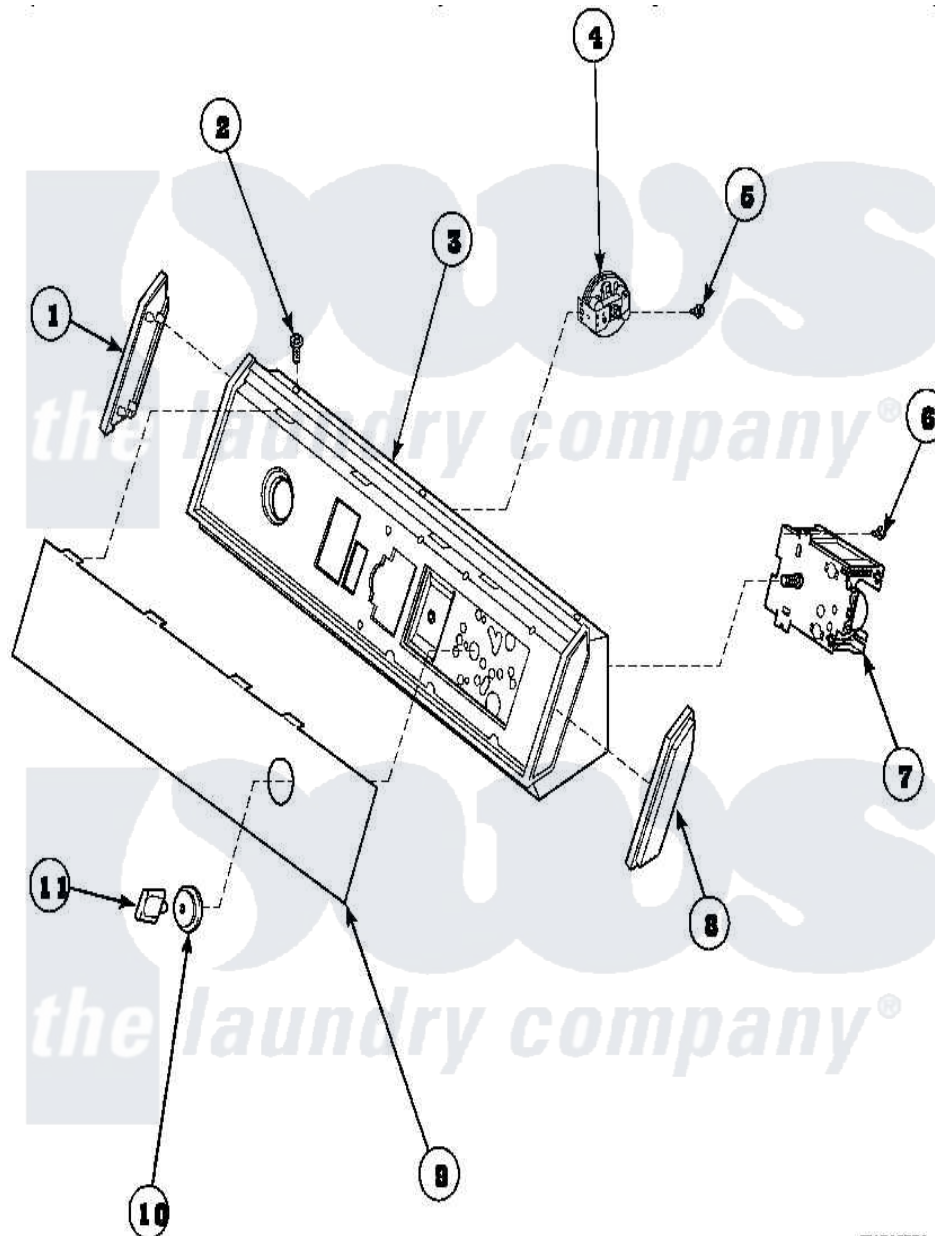

Amana AWM473W2 (BOM: PAWM473W2) 08 - GRAPHIC PANEL, CONTROL HOOD AND CONTROLS

W170P26A

Amana Residential Amana AWM473W2 (BOM: PAWM473W2) Washer Parts Parts Diagram 08 - GRAPHIC PANEL, CONTROL HOOD AND CONTROLS  
 Click on the part number to view part

Item	Original Part Number	Replaced By	Status	Part Description
5	<a href="#">31260</a>			Screw, No.8 X 3/8 Ind H
6	23962	<a href="#">W10116760</a>		Screw