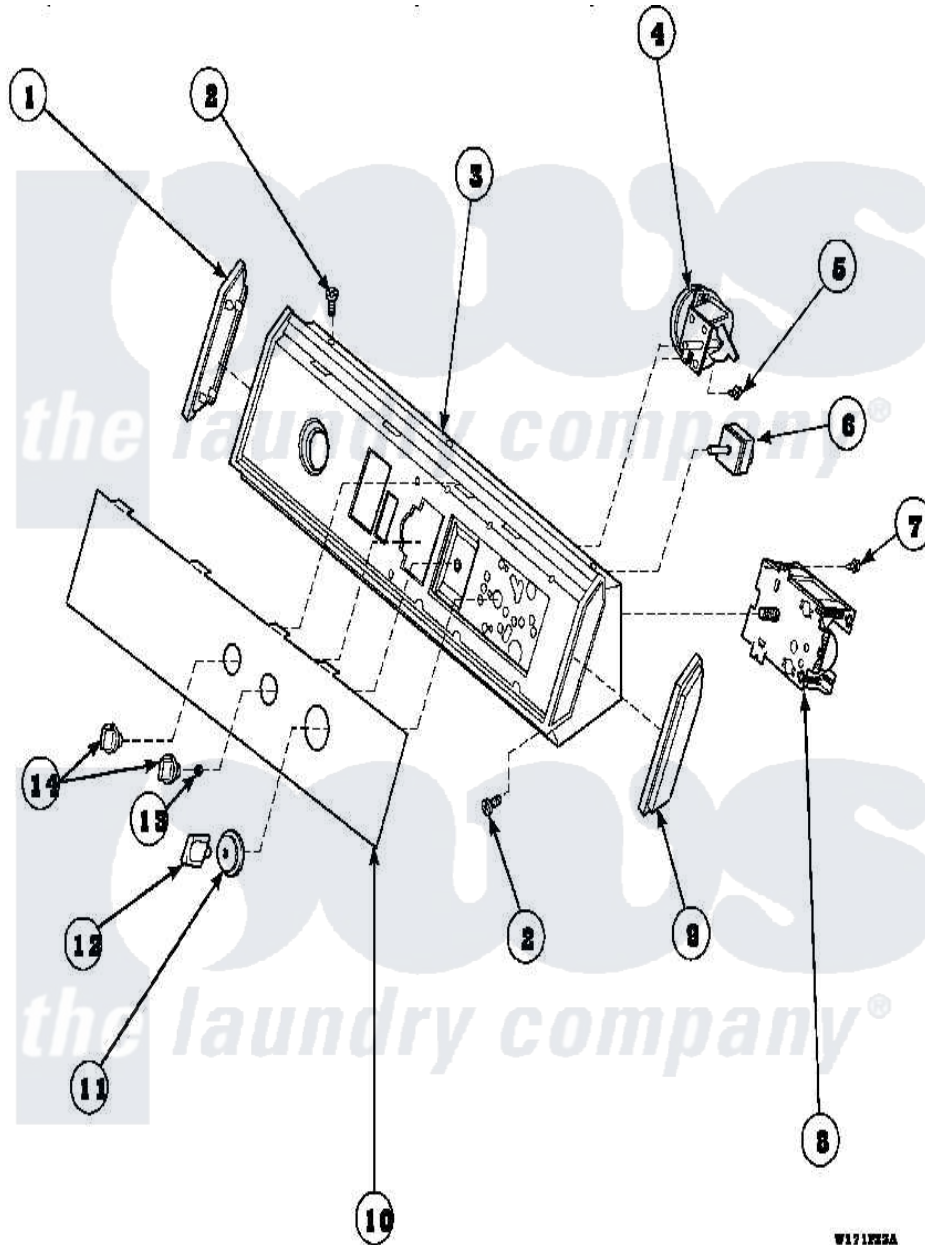

Amana AWM473W2 (BOM: PAWM473W2) 09 - GRAPHIC PANEL, CONTROL HOOD AND CONTROLS

W171922A

Amana Residential Amana AWM473W2 (BOM: PAWM473W2) Washer Parts Parts Diagram 09 - GRAPHIC PANEL, CONTROL HOOD AND CONTROLS
 Click on the part number to view part

Item	Original Part Number	Replaced By	Status	Part Description
1	31249		Not Available	CAP,END-L.H.-CHROME
2	32993		Not Available	SCREW,No.8ABX3/4 POZIDRI
4	36045	40055101		Switch, Pressure
5	31260			Screw, No.8 X 3/8 Ind H
6	35115			Switch, TemPerature 3 P
7	23962	W10116760		Screw
8	31239	31239P		Timer 3 Cycle Package
9	31248			Cap, End-RH-Chrome
11	33818		Not Available	TIMER KNOB SKIRT
12	33898		Not Available	TIMER KNOB WHITE
13	57584		Not Available	NUT
14	33688	36701W		Knob