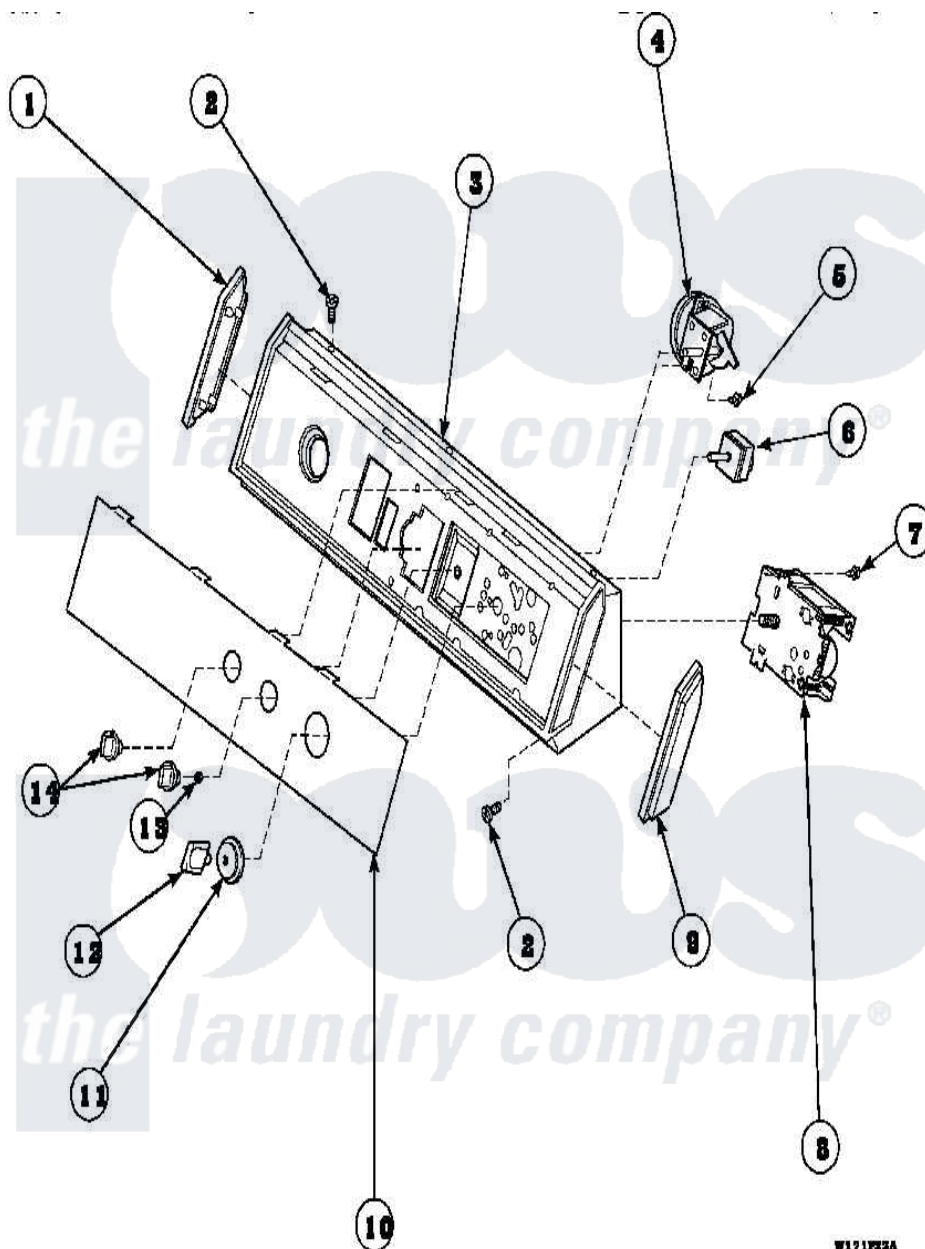

Amana AWM473W2 (BOM: PAWM473W2) 10 - GRAPHIC PANEL, CONTROL HOOD AND CONTROLS

W171222A

Amana Residential Amana AWM473W2 (BOM: PAWM473W2) Washer Parts Parts Diagram 10 - GRAPHIC PANEL, CONTROL HOOD AND CONTROLS
 Click on the part number to view part

Item	Original Part Number	Replaced By	Status	Part Description
1	31249		Not Available	CAP,END-L.H.-CHROME
4	36045	40055101		Switch, Pressure
5	31260			Screw, No.8 X 3/8 Ind H
6	35115			Switch, TemPerature 3 P
7	23962	W10116760		Screw
8	31239	31239P		Timer 3 Cycle Package
9	31248			Cap, End-RH-Chrome
13	57584		Not Available	NUT