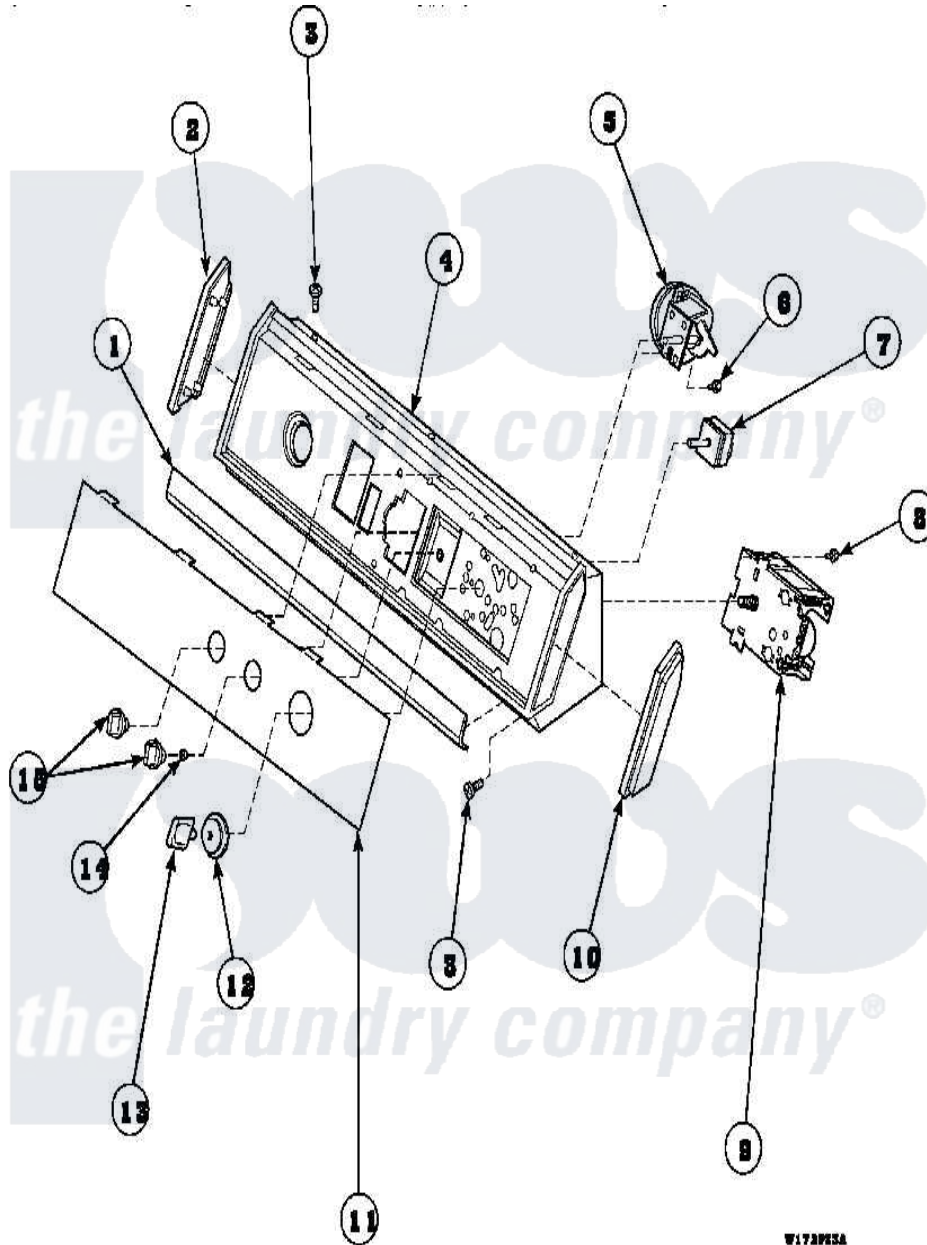

Amana AWM473W2 (BOM: PAWM473W2) 11 - GRAPHIC PANEL, CONTROL HOOD AND CONTROLS

W17AP65A

Amana Residential Amana AWM473W2 (BOM: PAWM473W2) Washer Parts Parts Diagram 11 - GRAPHIC PANEL, CONTROL HOOD AND CONTROLS
 Click on the part number to view part

Item	Original Part Number	Replaced By	Status	Part Description
1	33123R			Trim
2	31249		Not Available	CAP,END-L.H.-CHROME
3	32993		Not Available	SCREW,No.8ABX3/4 POZIDRI
4	36295		Not Available	ASS`Y, HOOD & MTG PLATE
"	37845		Not Available	ASSY, CONT PANEL
5	36045	40055101		Switch, Pressure
6	31260			Screw, No.8 X 3/8 Ind H
7	21300		Not Available	SWITCH,TEMPERATURE
"	35115			Switch, TemPerature 3 P
8	23962	W10116760		Screw
9	31239	31239P		Timer 3 Cycle Package
10	31248			Cap, End-RH-Chrome
11	36619		Not Available	PANEL, GRAPHICS
12	33818		Not Available	TIMER KNOB SKIRT

13 33898

Not Available

TIMER KNOB WHITE

14 57584

Not Available

NUT

15 33688

[36701W](#)