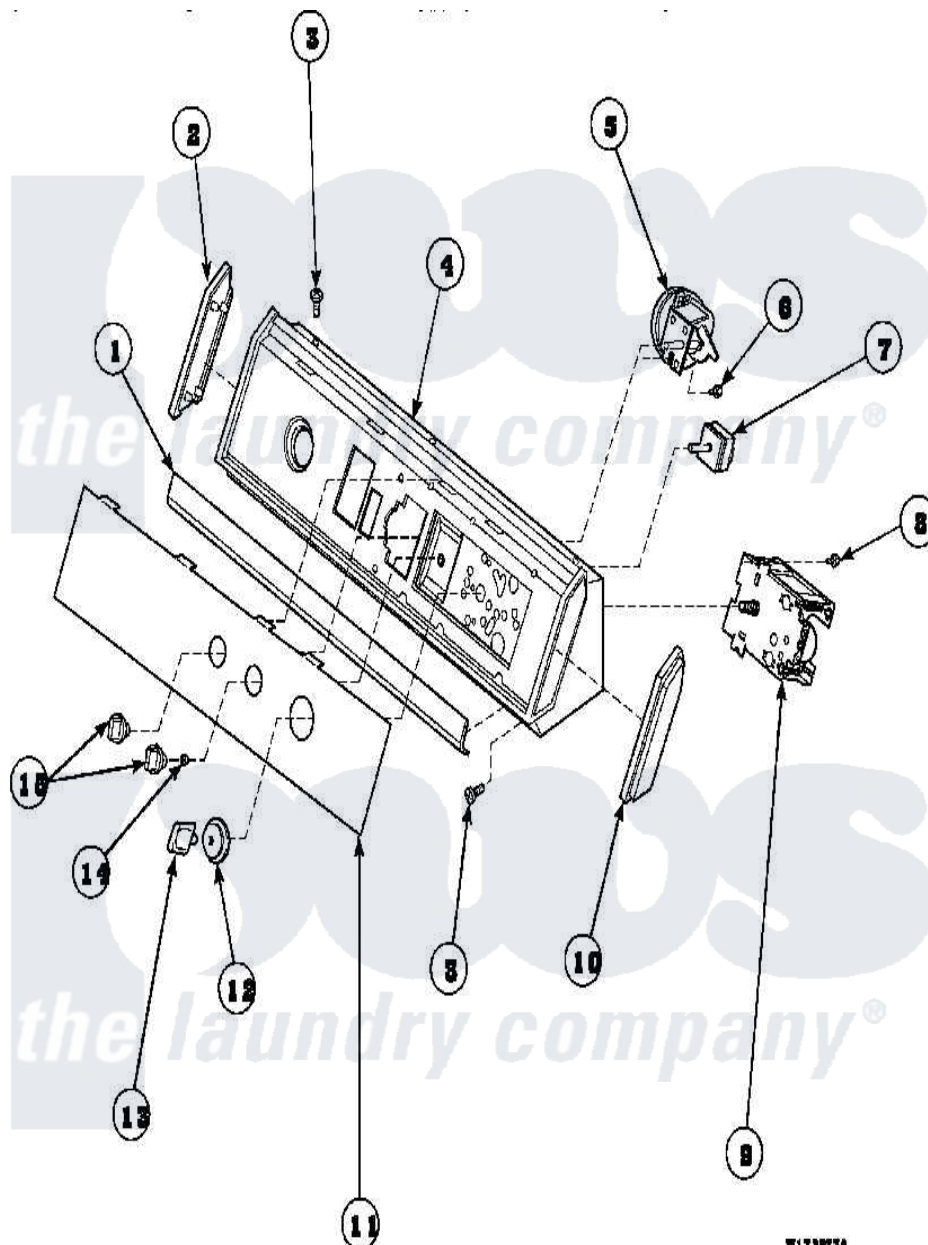

Amana AWM473W2 (BOM: PAWM473W2) 12 - GRAPHIC PANEL, CONTROL HOOD AND CONTROLS

W17AP65A

Amana Residential Amana AWM473W2 (BOM: PAWM473W2) Washer Parts Parts Diagram 12 - GRAPHIC PANEL, CONTROL HOOD AND CONTROLS
 Click on the part number to view part

Item	Original Part Number	Replaced By	Status	Part Description
1	33123R			Trim
2	31249		Not Available	CAP,END-L.H.-CHROME
5	36045	40055101		Switch, Pressure
6	31260			Screw, No.8 X 3/8 Ind H
8	23962	W10116760		Screw
10	31248			Cap, End-RH-Chrome
14	57584		Not Available	NUT