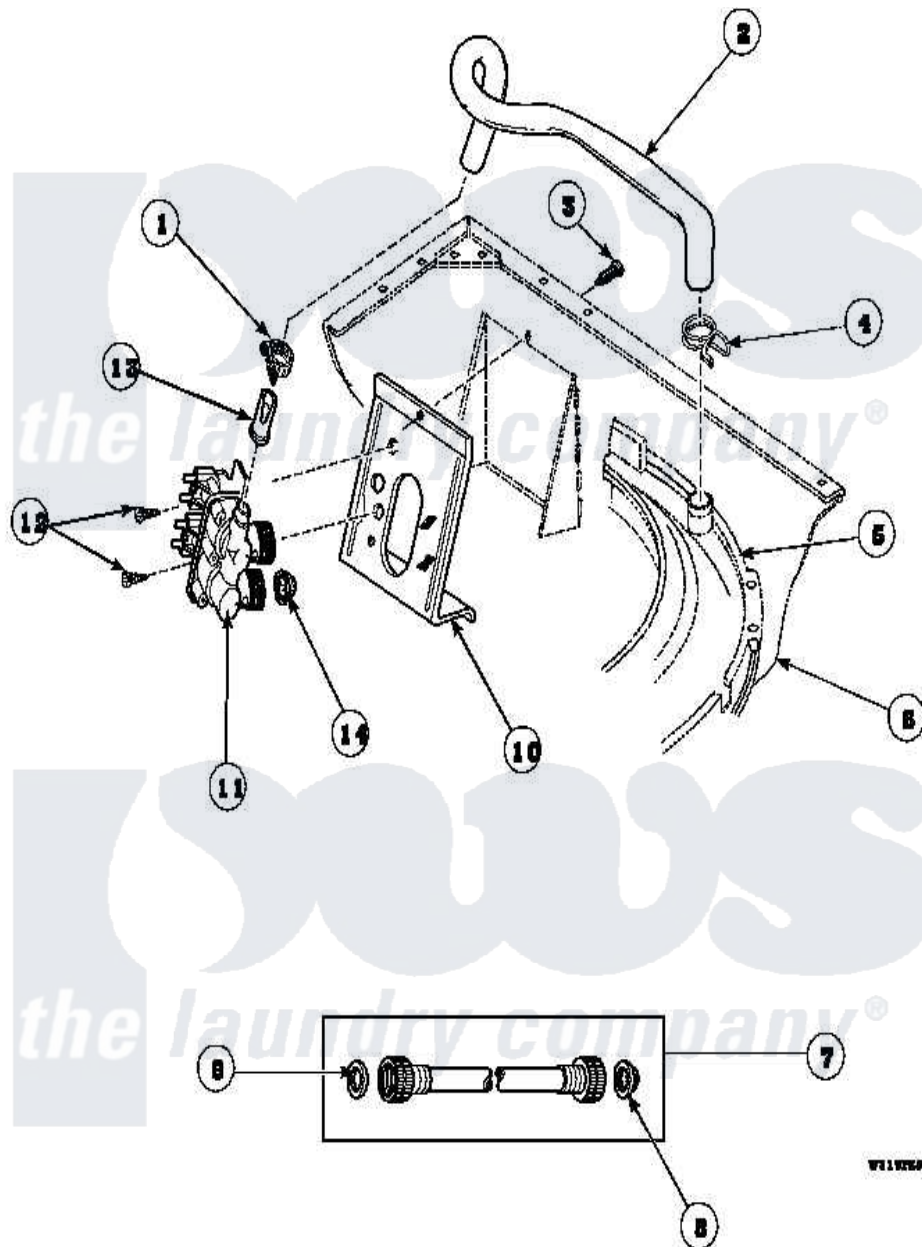

Amana AWM473W2 (BOM: PAWM473W2) 13 - INLET/FILL HOSE/MIXING VLV & MTG BRKT

W1117544

Amana Residential Amana AWM473W2 (BOM: PAWM473W2) Washer Parts Parts Diagram 13 - INLET/FILL HOSE/MIXING VLV & MTG BRKT  
 Click on the part number to view part

Item	Original Part Number	Replaced By	Status	Part Description
1	36801	<a href="#">596669</a>		Clamp, Manifold
2	35874	<a href="#">38155</a>		Hose, Mix Valve To TU
3	33562	<a href="#">27001200</a>		Screw
4	<a href="#">29210</a>			Hose Clamp
5	<a href="#">36025P</a>			Assembly, Tub Coverand Gasket
6	34475P		Not Available	CABINET
7	28330P	<a href="#">202860</a>		Inlet Hose Assembly
"	20618	<a href="#">21001467</a>		Hose- 10'
"	20617		Not Available	HOSE, INLET (8 FT)
8	28605	<a href="#">22002960</a>		Strainer, Washer Inlet
9	20290	<a href="#">Y013783</a>		Washer, Inlet Hose
10	34972	<a href="#">39407</a>		Bracket, Valve
11	34963	<a href="#">34963P</a>		Valve Mixing Package
12	23962	<a href="#">W10116760</a>		Screw