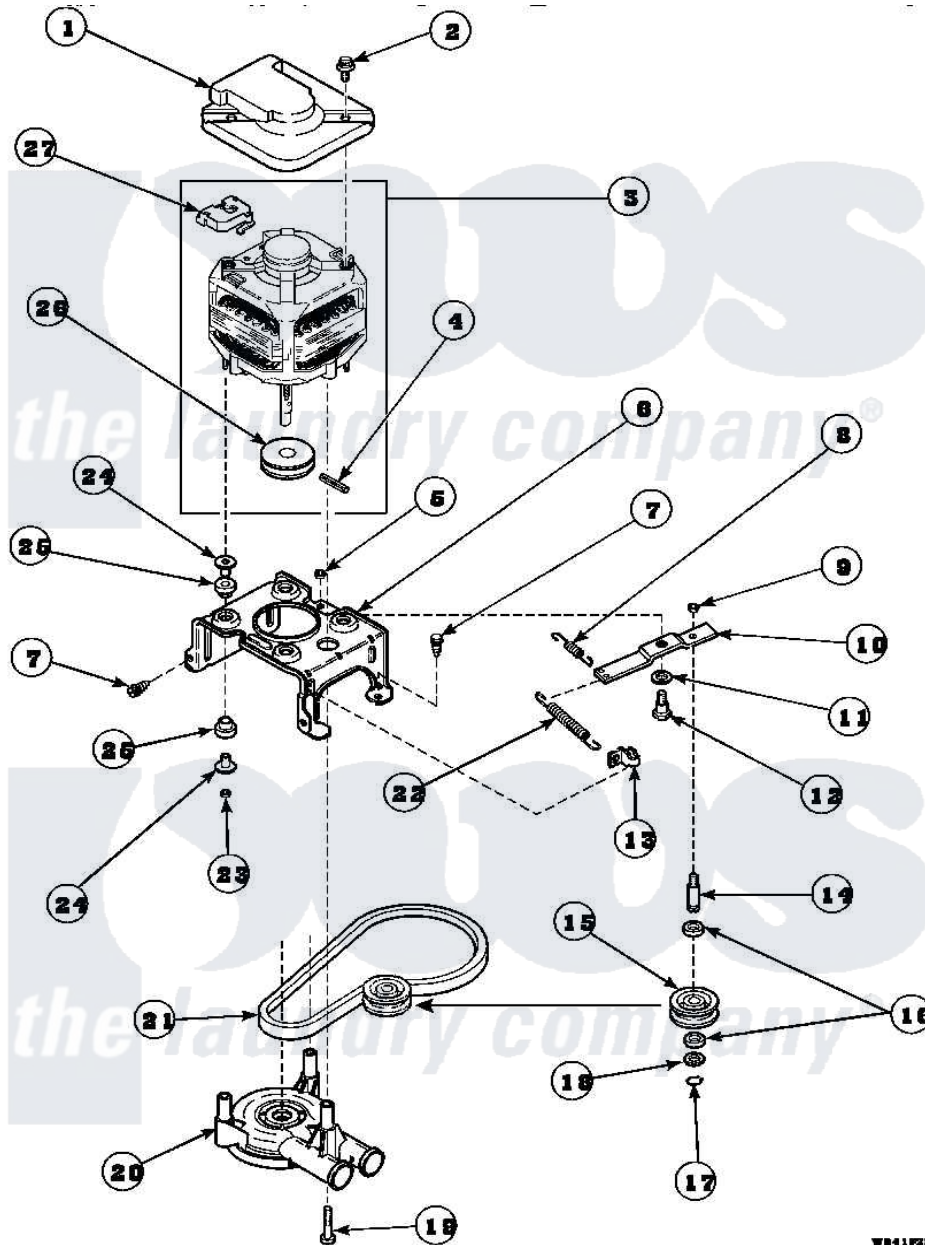

Amana AWM473W2 (BOM: PAWM473W2) 15 - MOTOR, MTG BRKT, BELT, PUMP & IDLER ASSY

WB11P20A

Amana Residential Amana AWM473W2 (BOM: PAWM473W2) Washer Parts Parts Diagram 15 - MOTOR, MTG BRKT, BELT, PUMP & IDLER ASSY
 Click on the part number to view part

Item	Original Part Number	Replaced By	Status	Part Description
1	34754	40112301		Shield, Motor
2	36639	4312464		Screw
3	34571P	27001215		Motor W/Pulley
4	23750			Pin, Roll
5	52566	27001225		Nut, Jam Mid Lock 1/4-20
6	34890		Not Available	BRACKET, MOTOR MOUNT
"	37415P			Kit, Motor Brkt
"	37415	37415P		Kit, Motor Brkt
7	Y31645	27001200		Screw
8	30620		Not Available	SPRING, IDLER LEVER HEL
9	28803	2221070		Clamp, Nylon
10	31054	40041002		Lever, Idler
"	37443	40041002		Lever, Idler
11	81392	40054701		Washer
12	27229	40038901		Screw, 1/4-20

13	28849		Clip, Spring
14	28802		Shaft, Idler
15	28800	Not Available	WHEEL, IDLER
16	Y29443		Washer, Felt
17	23748		Ring, Retaining
18	52549		Washer, 501 ID X3/4 Odx
19	Y34565	40063701	Screw, 10-16 x 1.75
20	36863P	27001233	Pump
21	28808		Belt, Agitate And Spin
22	37366		Spring, Idler
"	37606		Spring, Idler Lever
23	35423	3400029	Nut, Adapter Plate
24	34791		Post, Mount-Motor
25	34788		Mount, Motor
26	27171	Not Available	PULLEY, MOTOR
27	35632	Not Available	SWITCH, MOTOR