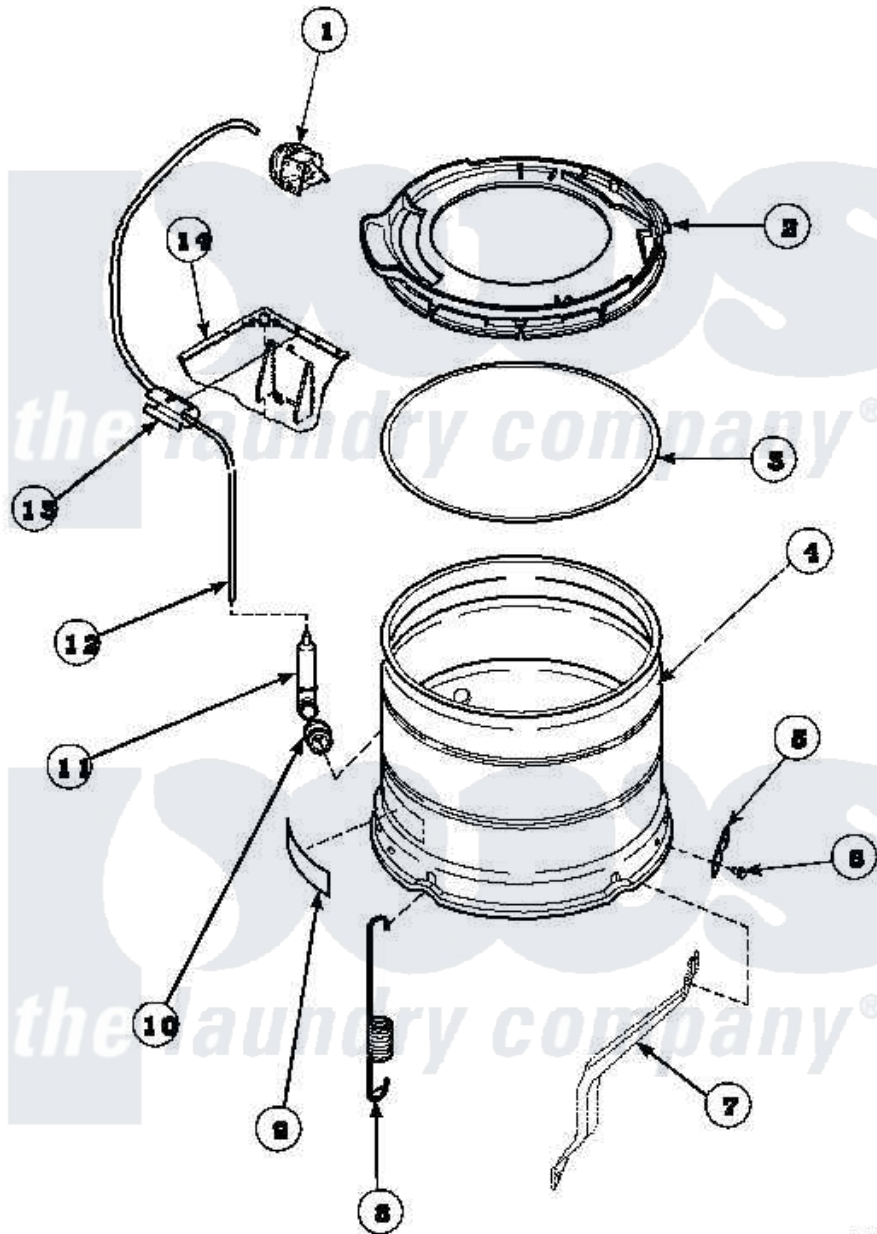

Amana AWM473W2 (BOM: PAWM473W2) 16 - OUTER TUB, COVER AND PRESSURE HOSE

Amana Residential Amana AWM473W2 (BOM: PAWM473W2) Washer Parts Parts Diagram 16 - OUTER TUB, COVER AND PRESSURE HOSE

Click on the part number to view part

Item	Original Part Number	Replaced By	Status	Part Description
1	36045	40055101		Switch, Pressure
2	36025P			Assembly, Tub Cover and Gasket
3	32857			Gasket, Tub Cover Small
4	34438P			Assembly, Outer Tub
5	27926			Plate, Leg .063
6	35369	40128701		Screw, 5/16-18 X .50
7	34471		Not Available	LEG,SUPPORT
8	35948			Spring, Leg-Large Tub
9	500049		Not Available	STICKER
10	29175	40037801		Grommet
11	30907	40008501		Assembly, Pressure Bulb
12	29213	39125		Tubing 31
13	36985		Not Available	CLIP, HOSE
14	34475P		Not Available	CABINET