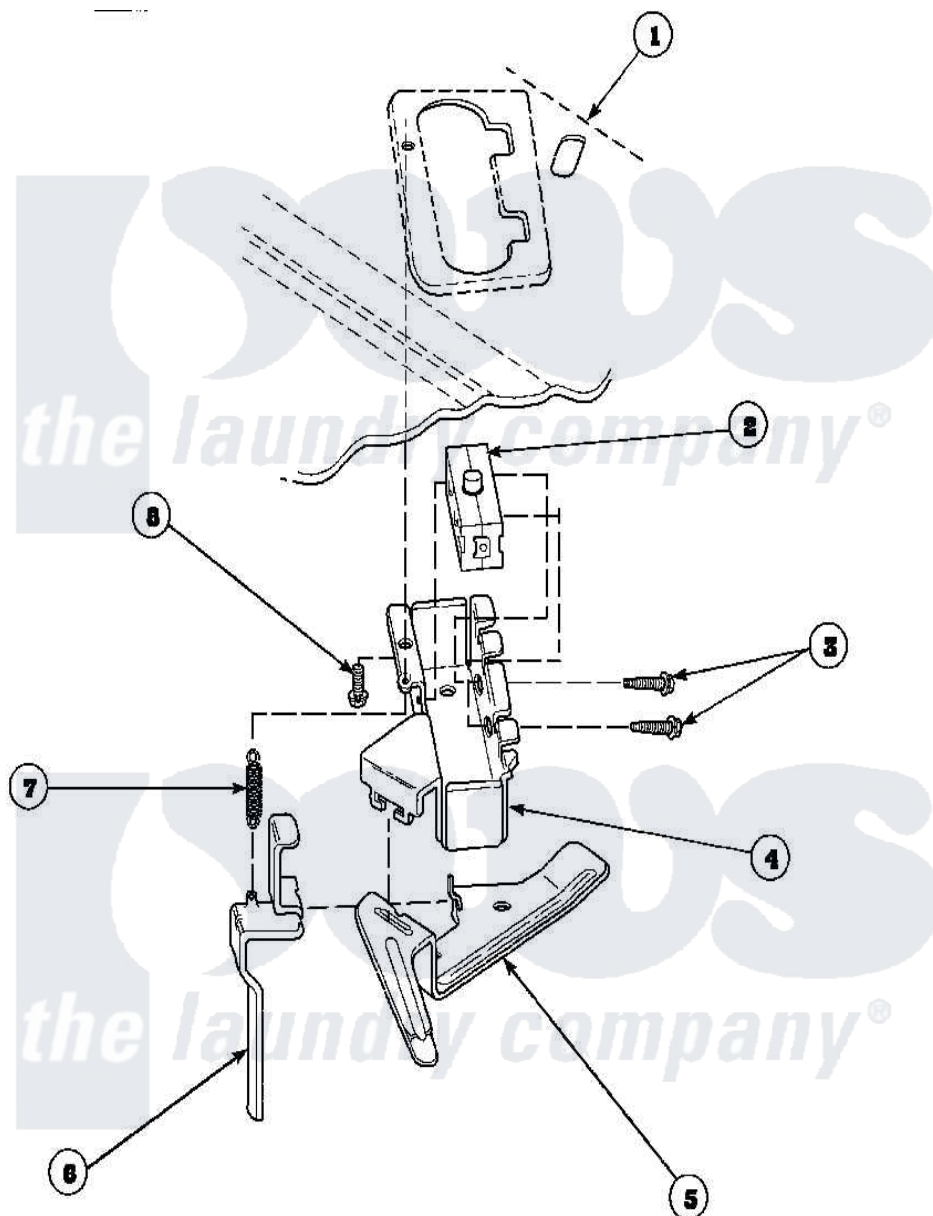

Amana AWM473W2 (BOM: PAWM473W2) 17 - OUT-OF-BALANCE SWITCH

W240925A

Amana Residential Amana AWM473W2 (BOM: PAWM473W2) Washer Parts Parts Diagram 17 - OUT-OF-BALANCE SWITCH

[Click on the part number to view part](#)

Item	Original Part Number	Replaced By	Status	Part Description
1	34902P		Not Available	TOP
2	33445	27001095		Switch, Lid
3	36510			Screw
4	36497P			Kit, Switch Holder
5	33441			Arm, Actuator
6	33442			Lever, Unbalanced Load
7	33443			Spring
8	23962	W10116760		Screw