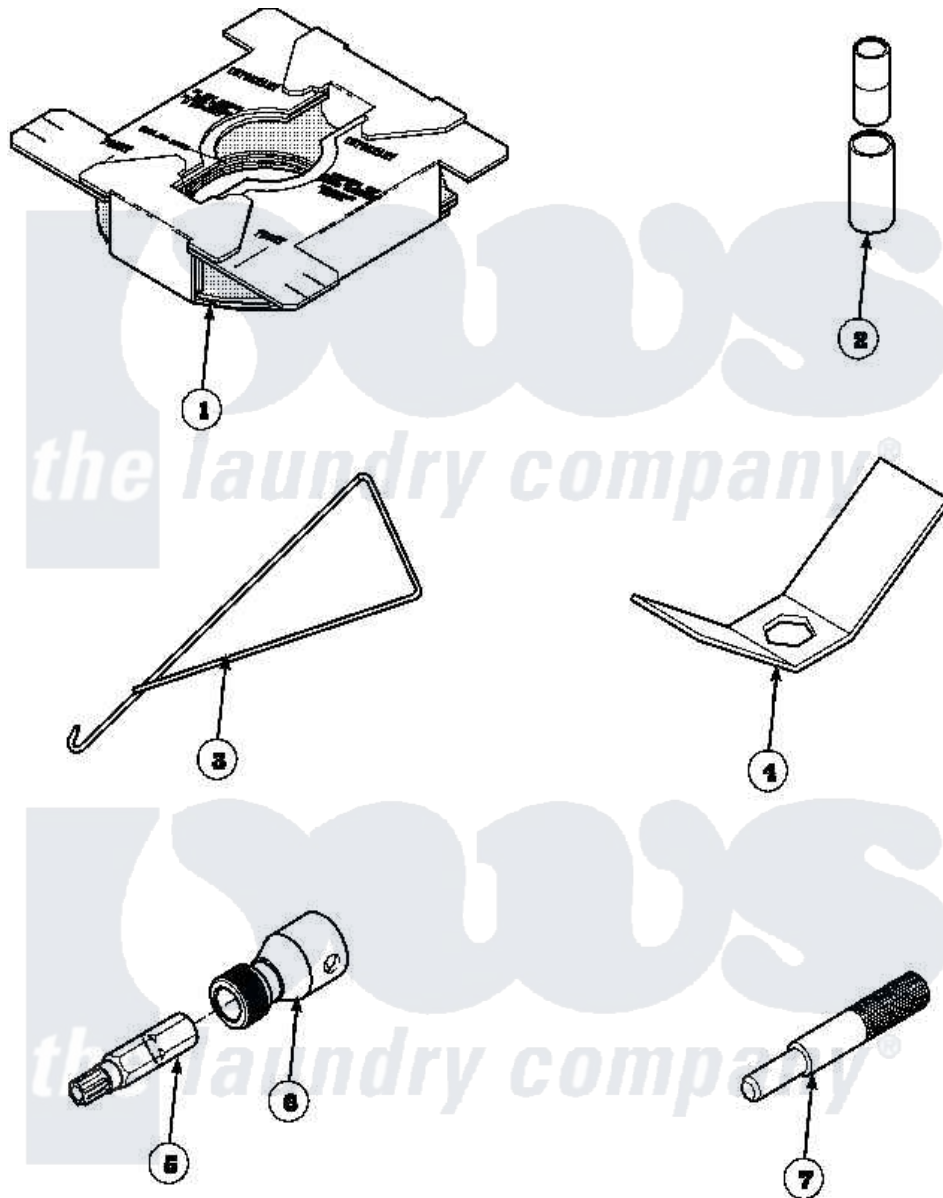

Amana AWM473W2 (BOM: PAWM473W2) 19 - SPECIAL TOOLS

Amana Residential Amana AWM473W2 (BOM: PAWM473W2) Washer Parts Parts Diagram 19 - SPECIAL TOOLS
 Click on the part number to view part

W1030588

Item	Original Part Number	Replaced By	Status	Part Description
1	36926		Not Available	BRACE, SHIPPING
2	242P4			Installer, Spring
3	289P4	321P4		Hook, Spring
4	237P4	306P4		Hex Wrench
5	282P4			T25 Tamper Resistant Bit
6	24161			Torx Bit Holder
7	305P4		Not Available	TOOL, TRANSMISSION PI
NI	555P3	725P3		Kit